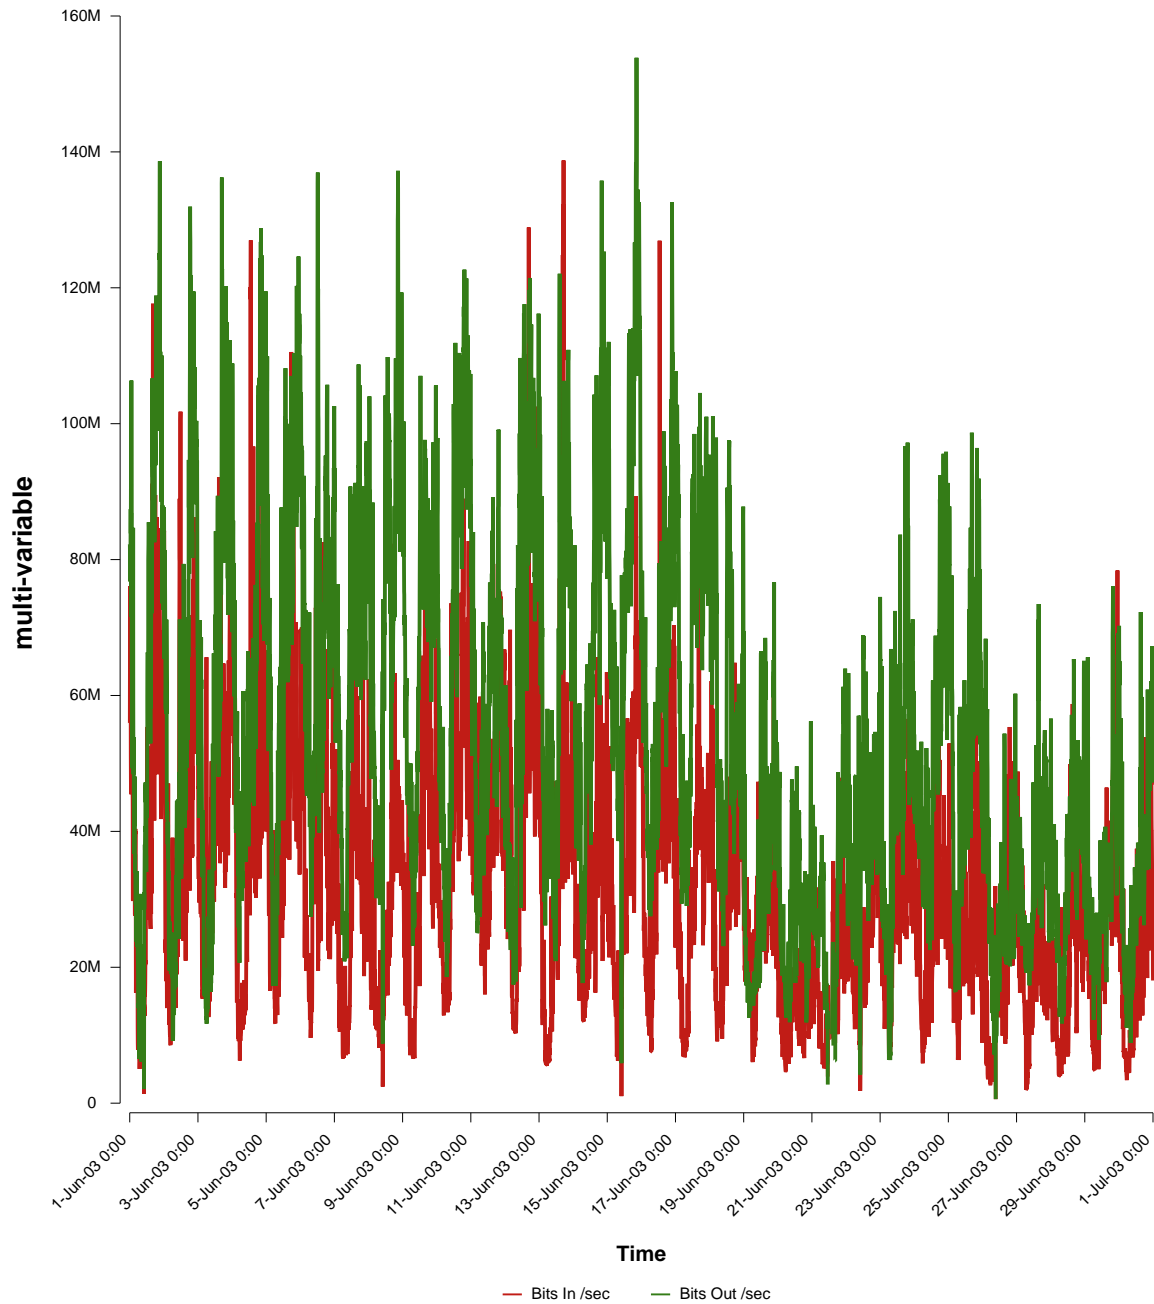

eHealth Trend Report

Divide by Time

SUNET-A-GAVLE-HIG

From: 2003/06/01 00:00
To: 2003/06/30 23:59

Created: 2003/07/02 03:20:57