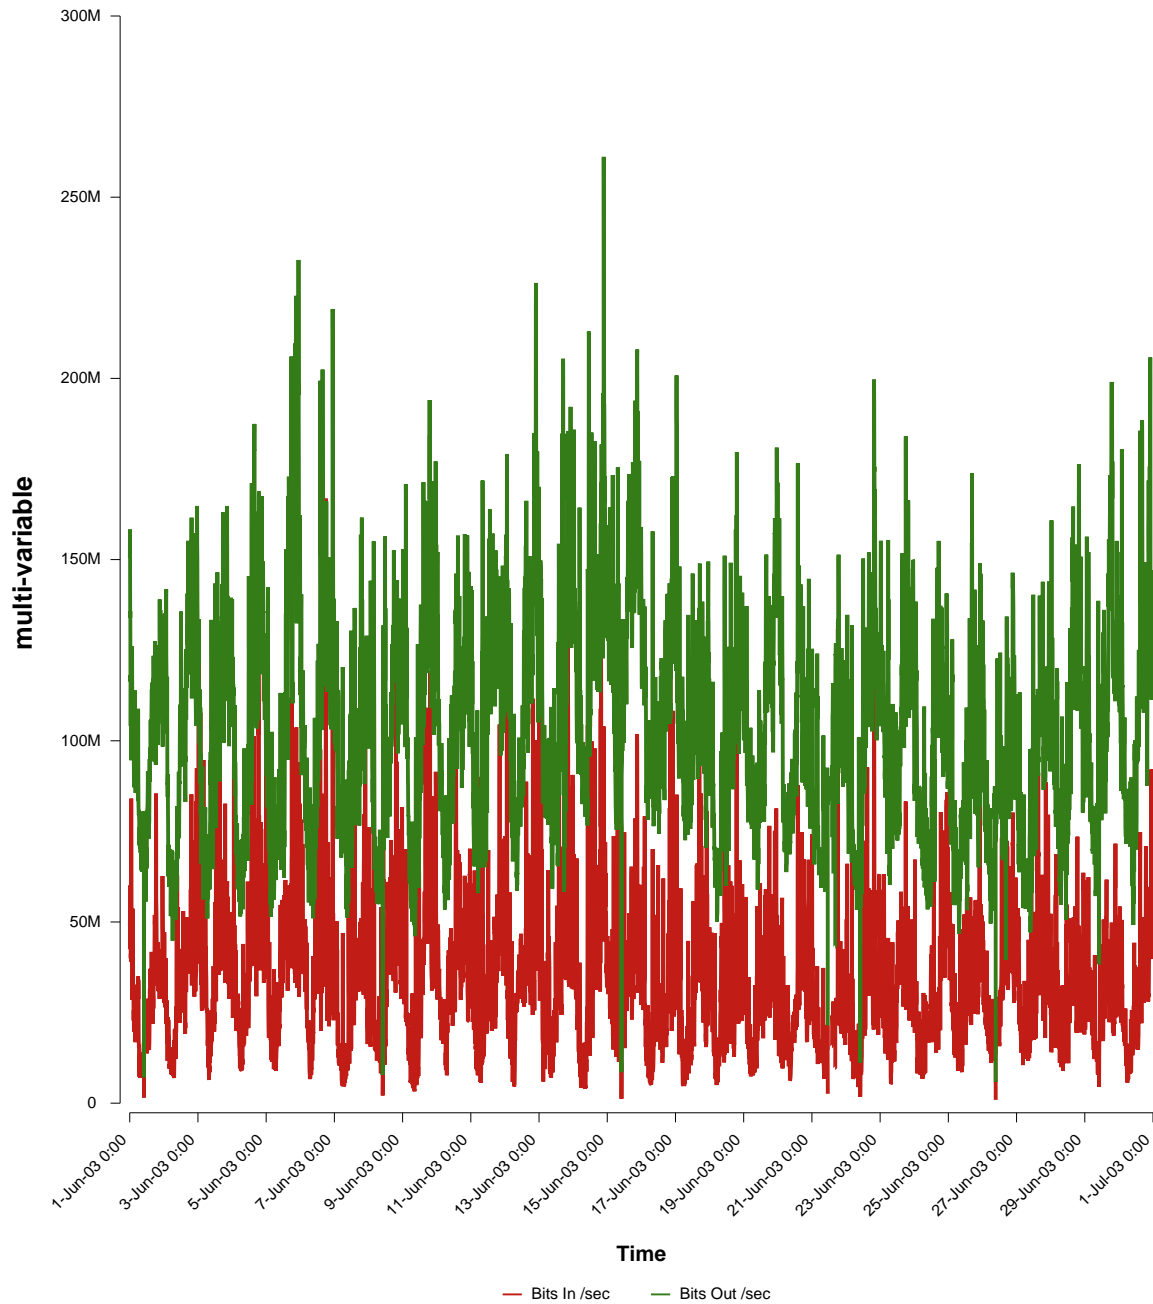

eHealth Trend Report

Divide by Time

SUNET-A-BORLANGE-DU

From: 2003/06/01 00:00
To: 2003/06/30 23:59

Created: 2003/07/02 03:10:56