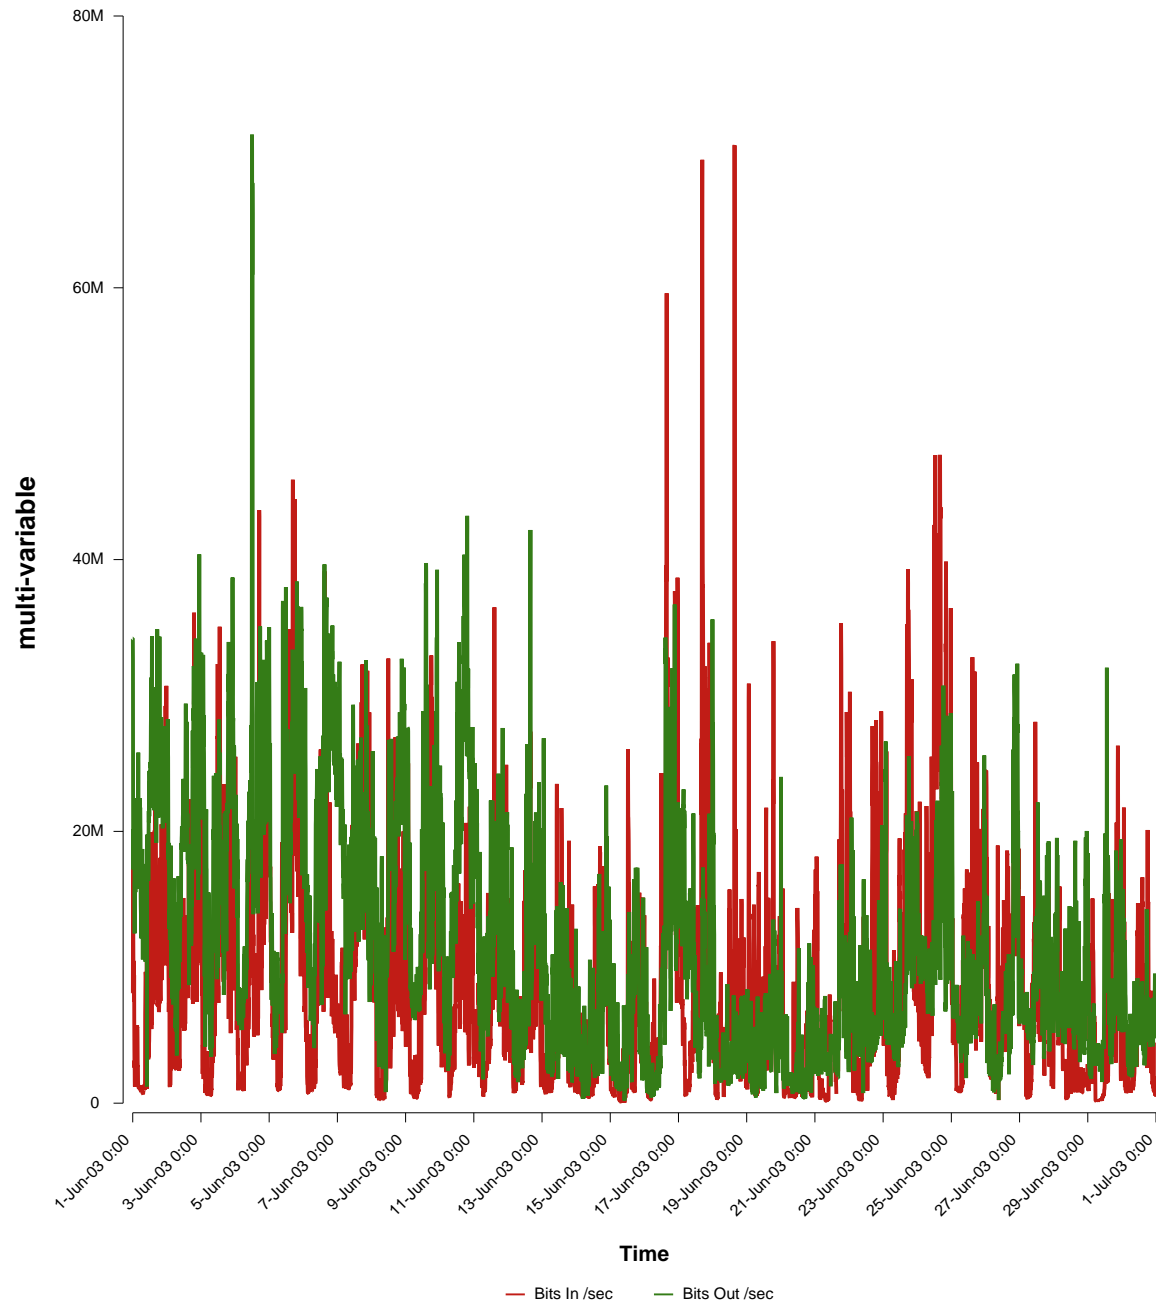

eHealth Trend Report

Divide by Time

SUNET-A-BORAS-HB

From: 2003/06/01 00:00
To: 2003/06/30 23:59

Created: 2003/07/02 03:05:57