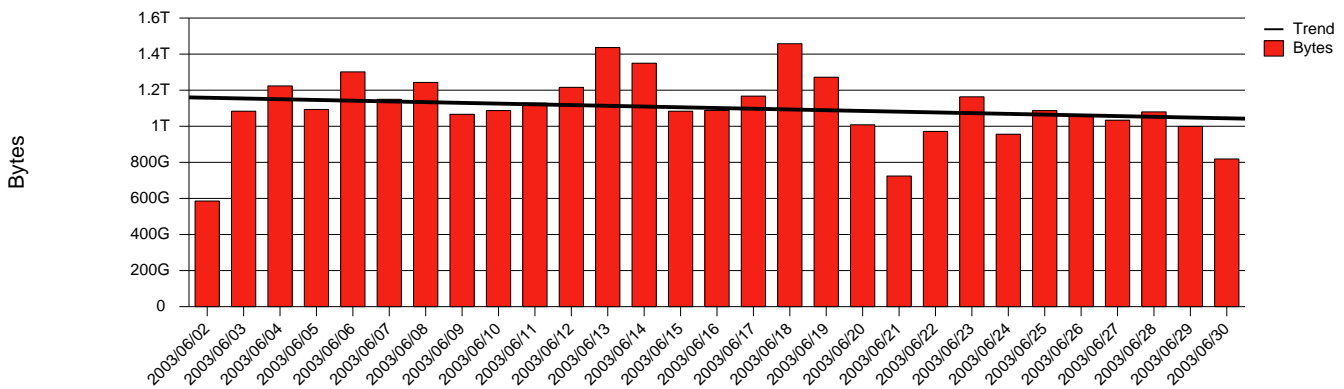

Visby, HGO - Monthly Health Report

LAN/WAN

Report for 2003/06/30

Total Network Volume by Month

Total Network Volume by Week

Total Network Volume by Day

Situations to Watch

Rank	Element Name	Variable	Threshold	Monthly Average		Days to (from)
			Value	Actual	Predicted	Threshold
1	hgo-SRP(Out)	Volume (Bandwidth %)	80.000	2.910	2.580	Increasing
2	hgo-SRP(In)	Volume (Bandwidth %)	80.000	1.300	1.001	Increasing
3	hgo-SRP(In)	Errors (% Frames)	5.000	0.000	0.000	Decreasing