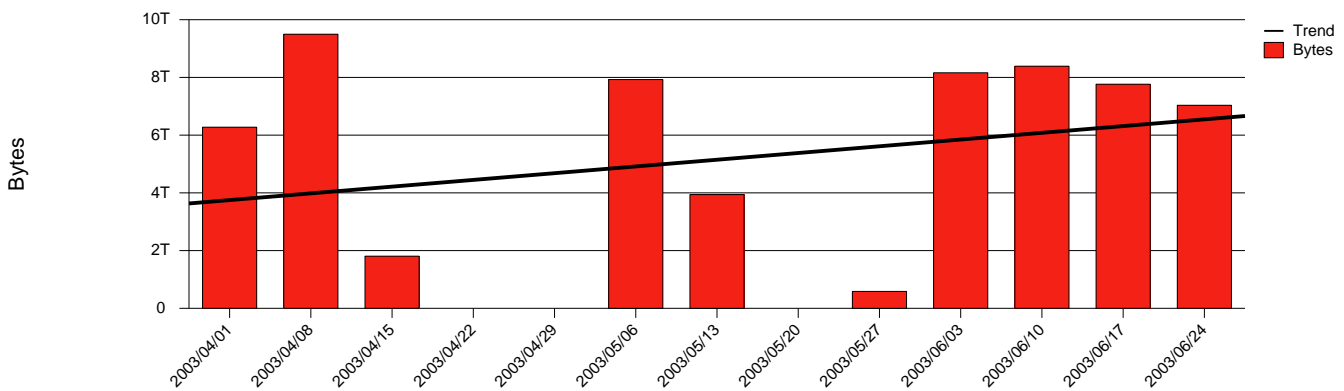

Visby, HGO - Monthly Health Report

LAN/WAN

Report for 2003/06/30

Total Network Volume by Month

Total Network Volume by Week

Total Network Volume by Day

Situations to Watch

Rank	Element Name	Variable	Threshold	Monthly Average		Days to (from)
			Value	Actual	Predicted	Threshold
1	hgo-SRP(Out)	Volume (Bandwidth %)	80.000	2.910	2.580	Increasing
2	hgo-SRP(In)	Volume (Bandwidth %)	80.000	1.300	1.001	Increasing
3	hgo-SRP(In)	Errors (% Frames)	5.000	0.000	0.000	Decreasing