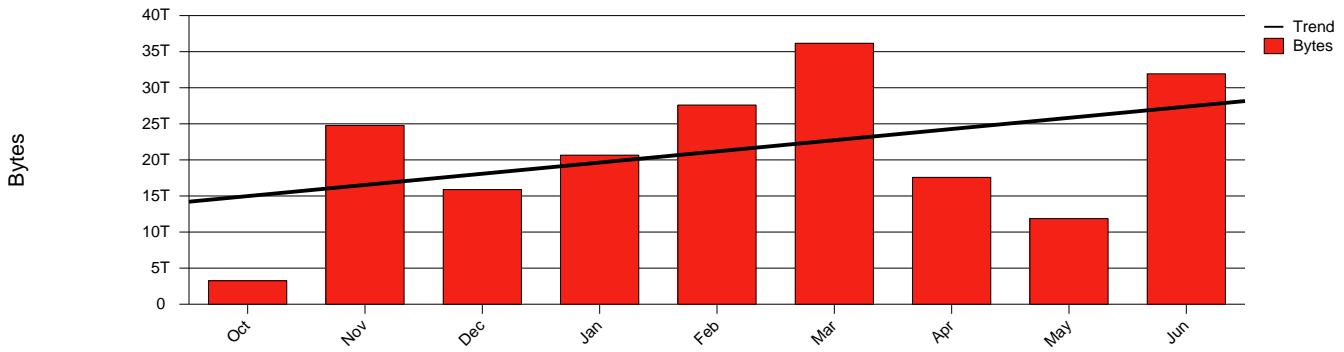

Visby, HGO - Monthly Health Report

LAN/WAN

Report for 2003/06/30

Total Network Volume by Month

Total Network Volume by Week

Total Network Volume by Day

Situations to Watch

Rank	Element Name	Variable	Threshold	Monthly Average		Days to (from)
			Value	Actual	Predicted	Threshold
1	hgo-SRP(Out)	Volume (Bandwidth %)	80.000	2.910	2.580	Increasing
2	hgo-SRP(In)	Volume (Bandwidth %)	80.000	1.300	1.001	Increasing
3	hgo-SRP(In)	Errors (% Frames)	5.000	0.000	0.000	Decreasing