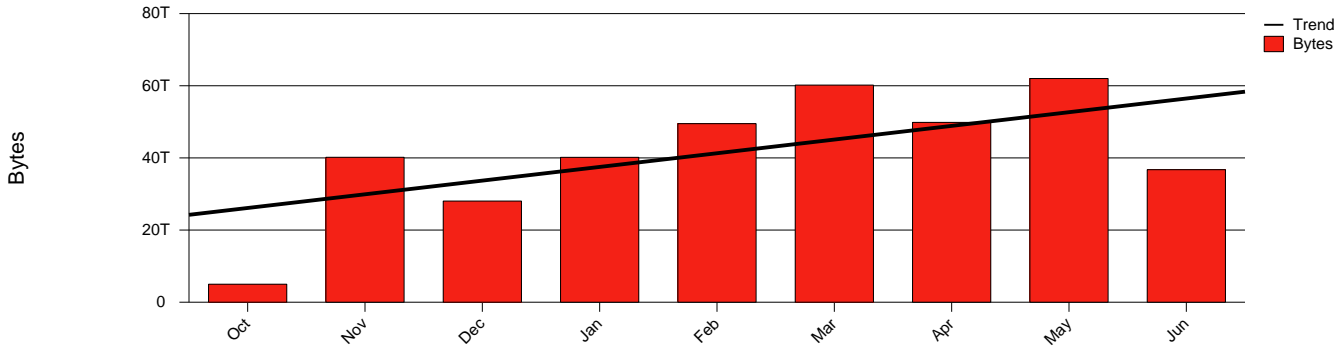

Vaxjö, VXU - Monthly Health Report

Report for 2003/06/30

Total Network Volume by Month

Total Network Volume by Week

Total Network Volume by Day

Situations to Watch

Rank	Element Name	Variable	Threshold	Monthly Average		Days to (from)
			Value	Actual	Predicted	Threshold
1	vxu1-SRP(Out)	Volume (Bandwidth %)	80.000	3.060	4.555	Increasing
2	vxu2-SRP(Out)	Volume (Bandwidth %)	80.000	0.144	0.284	Increasing
3	vxu1-SRP(In)	Volume (Bandwidth %)	80.000	1.366	1.582	Increasing
4	vxu2-SRP(In)	Volume (Bandwidth %)	80.000	0.002	0.002	Increasing
5	vxu1-SRP(In)	Errors (% Frames)	5.000	0.000	0.000	Decreasing
6	vxu2-SRP(In)	Errors (% Frames)	5.000	0.000	0.000	Decreasing