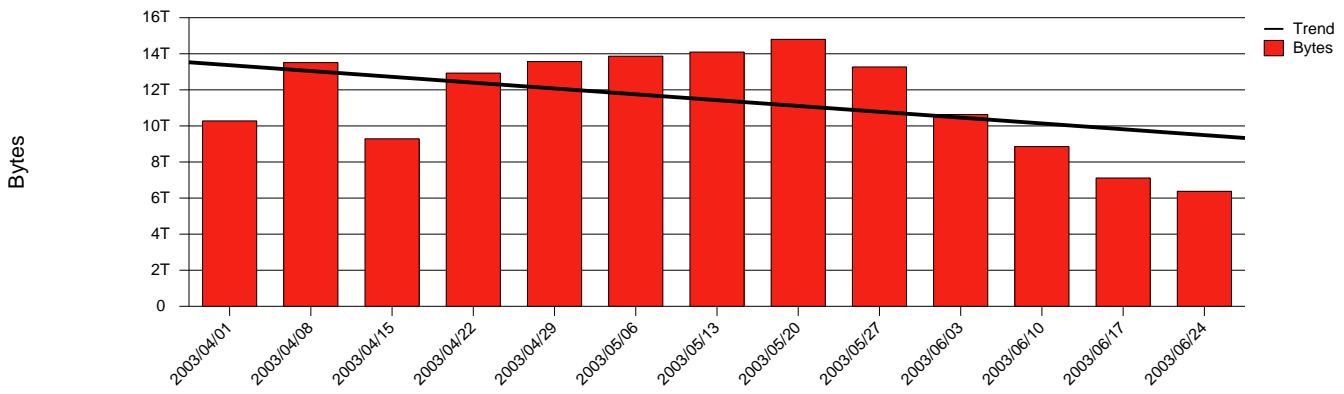

Vaxjö, VXU - Monthly Health Report

Report for 2003/06/30

Total Network Volume by Month

Total Network Volume by Week

Total Network Volume by Day

Situations to Watch

Rank	Element Name	Variable	Threshold	Monthly Average		Days to (from)
			Value	Actual	Predicted	Threshold
1	vxu1-SRP(Out)	Volume (Bandwidth %)	80.000	3.060	4.555	Increasing
2	vxu2-SRP(Out)	Volume (Bandwidth %)	80.000	0.144	0.284	Increasing
3	vxu1-SRP(In)	Volume (Bandwidth %)	80.000	1.366	1.582	Increasing
4	vxu2-SRP(In)	Volume (Bandwidth %)	80.000	0.002	0.002	Increasing
5	vxu1-SRP(In)	Errors (% Frames)	5.000	0.000	0.000	Decreasing
6	vxu2-SRP(In)	Errors (% Frames)	5.000	0.000	0.000	Decreasing