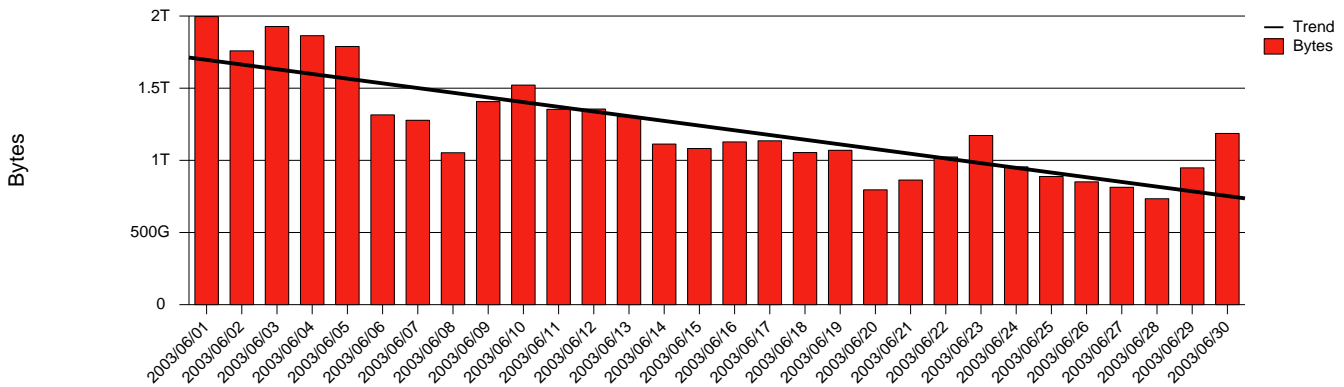

Vaxjö, VXU - Monthly Health Report

Report for 2003/06/30

Total Network Volume by Month

Total Network Volume by Week

Total Network Volume by Day

Situations to Watch

Rank	Element Name	Variable	Threshold	Monthly Average		Days to (from)
			Value	Actual	Predicted	Threshold
1	vxu1-SRP(Out)	Volume (Bandwidth %)	80.000	3.060	4.555	Increasing
2	vxu2-SRP(Out)	Volume (Bandwidth %)	80.000	0.144	0.284	Increasing
3	vxu1-SRP(In)	Volume (Bandwidth %)	80.000	1.366	1.582	Increasing
4	vxu2-SRP(In)	Volume (Bandwidth %)	80.000	0.002	0.002	Increasing
5	vxu1-SRP(In)	Errors (% Frames)	5.000	0.000	0.000	Decreasing
6	vxu2-SRP(In)	Errors (% Frames)	5.000	0.000	0.000	Decreasing