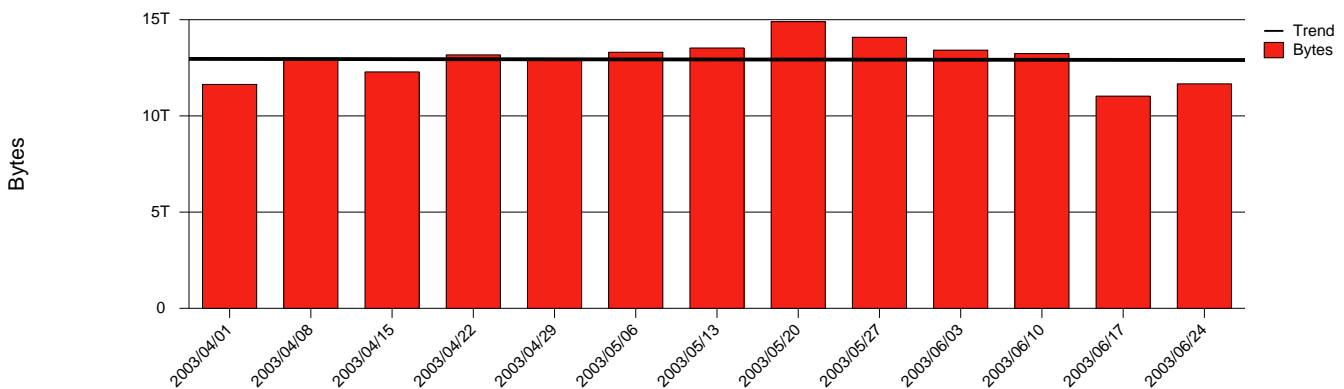

# Uppsala, UU - Monthly Health Report

Report for 2003/06/30

LAN/WAN

Total Network Volume by Month

Total Network Volume by Week

Total Network Volume by Day

Situations to Watch

Rank	Element Name	Variable	Threshold	Monthly Average		Days to (from) Threshold
			Value	Actual	Predicted	
1	uu1-SRP(In)	Volume (Bandwidth %)	80.000	2.950	3.786	Increasing
2	uu1-SRP(Out)	Volume (Bandwidth %)	80.000	3.704	3.198	Increasing
3	uu2-SRP(In)	Errors (% Frames)	5.000	0.000	0.000	Increasing
4	uu2-SRP(In)	Volume (Bandwidth %)	80.000	0.002	0.000	Decreasing
5	uu2-SRP(Out)	Volume (Bandwidth %)	80.000	0.000	0.316	Decreasing
6	uu1-SRP(In)	Errors (% Frames)	5.000	0.000	0.000	Decreasing