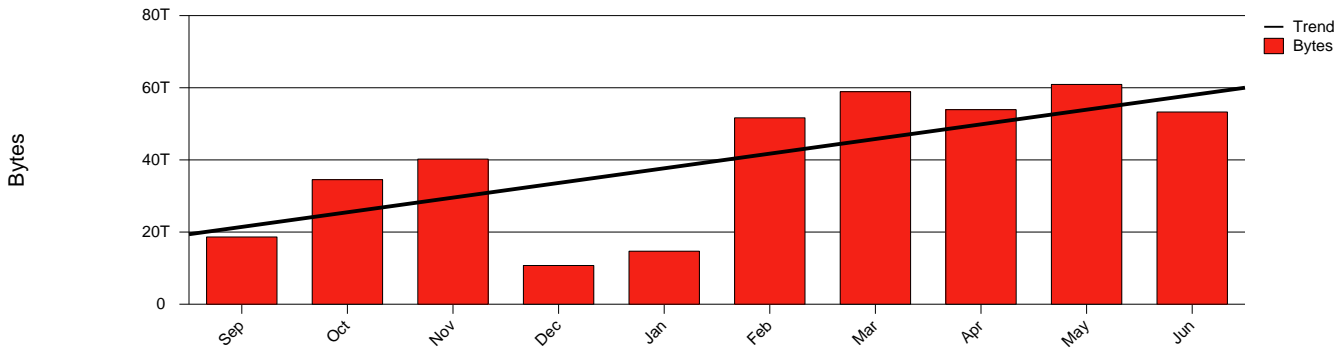

# Uppsala, UU - Monthly Health Report

Report for 2003/06/30

LAN/WAN

Total Network Volume by Month

Total Network Volume by Week

Total Network Volume by Day

Situations to Watch

Rank	Element Name	Variable	Threshold	Monthly Average		Days to (from) Threshold
			Value	Actual	Predicted	
1	uu1-SRP(In)	Volume (Bandwidth %)	80.000	2.950	3.786	Increasing
2	uu1-SRP(Out)	Volume (Bandwidth %)	80.000	3.704	3.198	Increasing
3	uu2-SRP(In)	Errors (% Frames)	5.000	0.000	0.000	Increasing
4	uu2-SRP(In)	Volume (Bandwidth %)	80.000	0.002	0.000	Decreasing
5	uu2-SRP(Out)	Volume (Bandwidth %)	80.000	0.000	0.316	Decreasing
6	uu1-SRP(In)	Errors (% Frames)	5.000	0.000	0.000	Decreasing