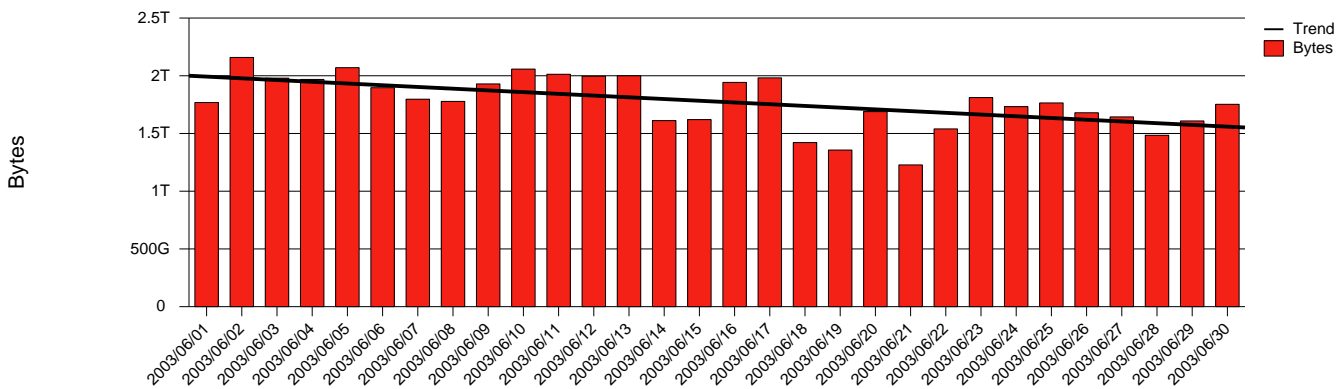

# Uppsala, UU - Monthly Health Report

Report for 2003/06/30

LAN/WAN

Total Network Volume by Month

Total Network Volume by Week

Total Network Volume by Day

Situations to Watch

Rank	Element Name	Variable	Threshold	Monthly Average		Days to (from) Threshold
			Value	Actual	Predicted	
1	uu1-SRP(In)	Volume (Bandwidth %)	80.000	2.950	3.786	Increasing
2	uu1-SRP(Out)	Volume (Bandwidth %)	80.000	3.704	3.198	Increasing
3	uu2-SRP(In)	Errors (% Frames)	5.000	0.000	0.000	Increasing
4	uu2-SRP(In)	Volume (Bandwidth %)	80.000	0.002	0.000	Decreasing
5	uu2-SRP(Out)	Volume (Bandwidth %)	80.000	0.000	0.316	Decreasing
6	uu1-SRP(In)	Errors (% Frames)	5.000	0.000	0.000	Decreasing