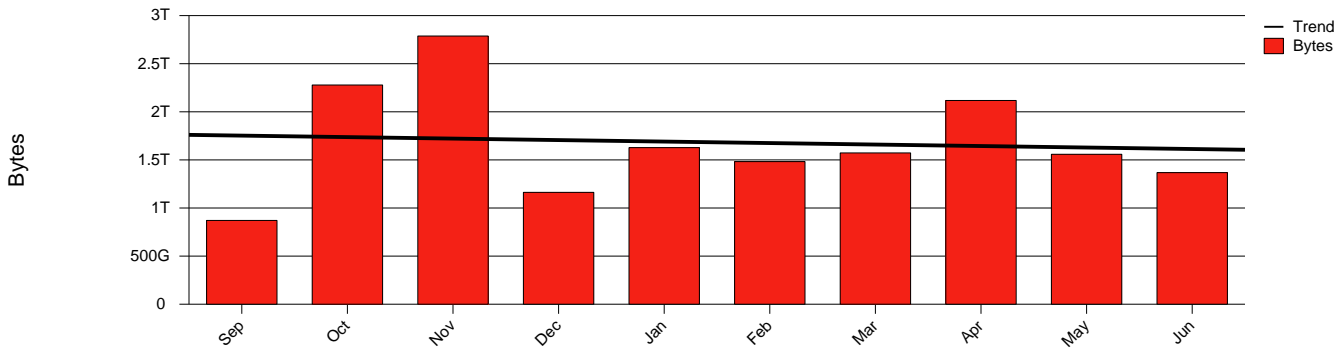

Uppsala, SLU - Monthly Health Report

LAN/WAN

Report for 2003/06/30

Total Network Volume by Month

Total Network Volume by Week

Total Network Volume by Day

Situations to Watch

Rank	Element Name	Variable	Threshold	Monthly Average		Days to (from)
			Value	Actual	Predicted	
1	slu2-SRP(In)	Volume (Bandwidth %)	80.000	0.002	0.002	Increasing
2	slu1-SRP(In)	Volume (Bandwidth %)	80.000	0.102	0.121	Decreasing
3	slu1-SRP(In)	Errors (% Frames)	5.000	0.000	0.000	Decreasing
4	slu1-SRP(Out)	Volume (Bandwidth %)	80.000	0.021	0.021	Decreasing
5	slu2-SRP(Out)	Volume (Bandwidth %)	80.000	0.046	0.039	Decreasing