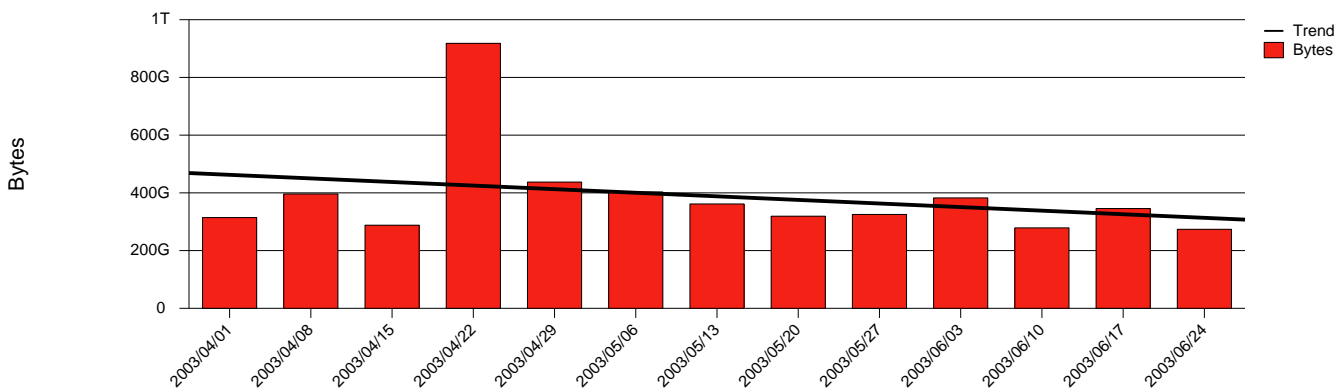

Uppsala, SLU - Monthly Health Report

LAN/WAN

Report for 2003/06/30

Total Network Volume by Month

Total Network Volume by Week

Total Network Volume by Day

Situations to Watch

Rank	Element Name	Variable	Threshold	Monthly Average		Days to (from)
			Value	Actual	Predicted	
1	slu2-SRP(In)	Volume (Bandwidth %)	80.000	0.002	0.002	Increasing
2	slu1-SRP(In)	Volume (Bandwidth %)	80.000	0.102	0.121	Decreasing
3	slu1-SRP(In)	Errors (% Frames)	5.000	0.000	0.000	Decreasing
4	slu1-SRP(Out)	Volume (Bandwidth %)	80.000	0.021	0.021	Decreasing
5	slu2-SRP(Out)	Volume (Bandwidth %)	80.000	0.046	0.039	Decreasing