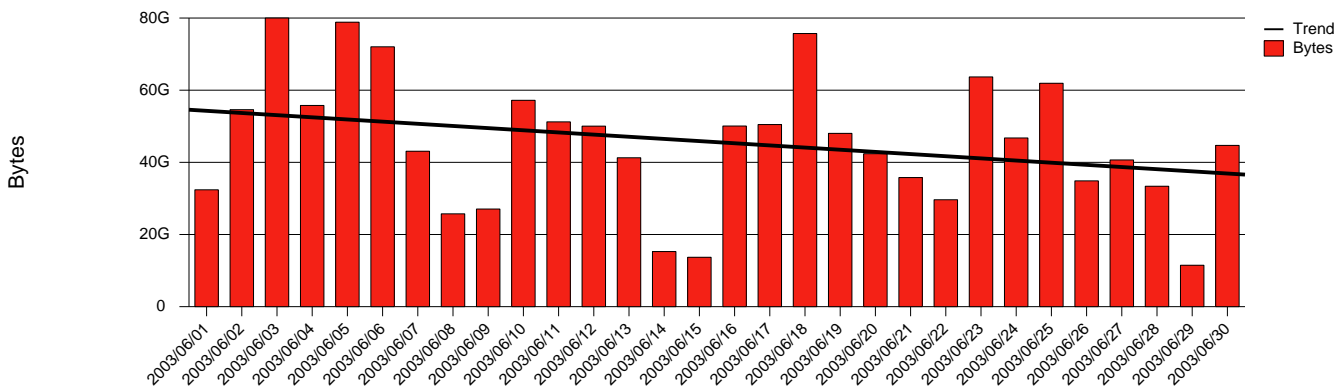

Uppsala, SLU - Monthly Health Report

LAN/WAN

Report for 2003/06/30

Total Network Volume by Month

Total Network Volume by Week

Total Network Volume by Day

Situations to Watch

Rank	Element Name	Variable	Threshold	Monthly Average		Days to (from)
			Value	Actual	Predicted	
1	slu2-SRP(In)	Volume (Bandwidth %)	80.000	0.002	0.002	Increasing
2	slu1-SRP(In)	Volume (Bandwidth %)	80.000	0.102	0.121	Decreasing
3	slu1-SRP(In)	Errors (% Frames)	5.000	0.000	0.000	Decreasing
4	slu1-SRP(Out)	Volume (Bandwidth %)	80.000	0.021	0.021	Decreasing
5	slu2-SRP(Out)	Volume (Bandwidth %)	80.000	0.046	0.039	Decreasing