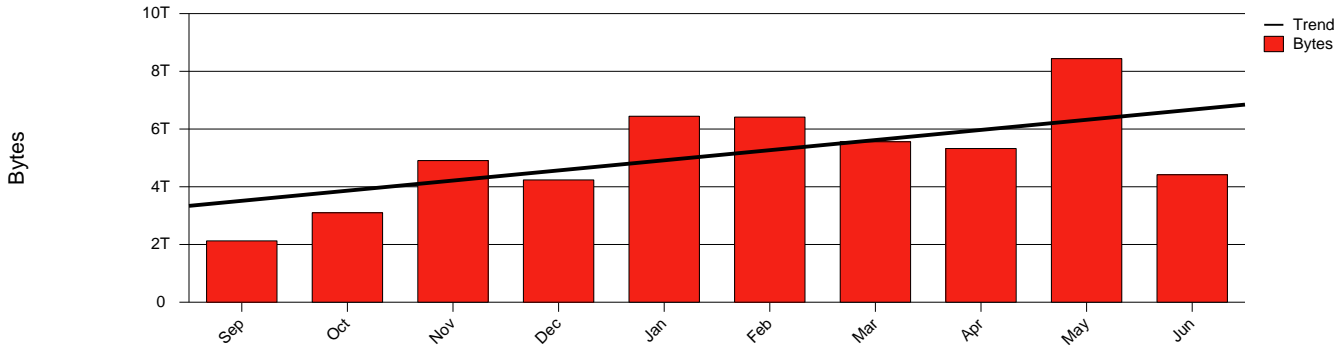

Trollhättan, HTU - Monthly Health Report

LAN/WAN

Report for 2003/06/30

Total Network Volume by Month

Total Network Volume by Week

Total Network Volume by Day

Situations to Watch

Rank	Element Name	Variable	Threshold	Monthly Average		Days to (from)
			Value	Actual	Predicted	Threshold
1	htu1-SRP(In)	Volume (Bandwidth %)	80.000	0.414	0.620	Increasing
2	htu1-SRP(Out)	Volume (Bandwidth %)	80.000	0.067	0.108	Increasing
3	htu2-SRP(In)	Volume (Bandwidth %)	80.000	0.000	0.001	Decreasing
4	htu2-SRP(Out)	Volume (Bandwidth %)	80.000	0.071	0.085	Decreasing