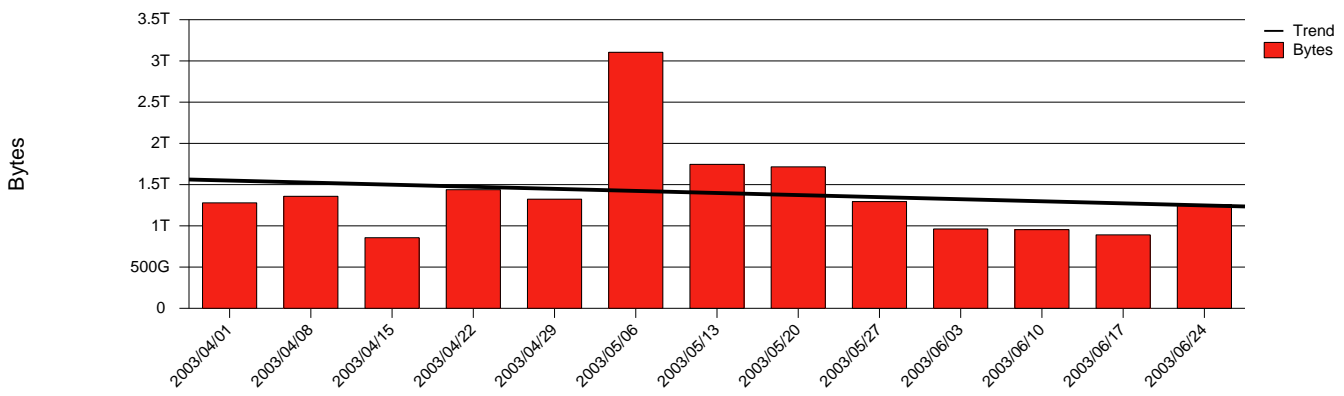

Trollhättan, HTU - Monthly Health Report

LAN/WAN

Report for 2003/06/30

Total Network Volume by Month

Total Network Volume by Week

Total Network Volume by Day

Situations to Watch

Rank	Element Name	Variable	Threshold	Monthly Average		Days to (from)
			Value	Actual	Predicted	Threshold
1	htu1-SRP(In)	Volume (Bandwidth %)	80.000	0.414	0.620	Increasing
2	htu1-SRP(Out)	Volume (Bandwidth %)	80.000	0.067	0.108	Increasing
3	htu2-SRP(In)	Volume (Bandwidth %)	80.000	0.000	0.001	Decreasing
4	htu2-SRP(Out)	Volume (Bandwidth %)	80.000	0.071	0.085	Decreasing