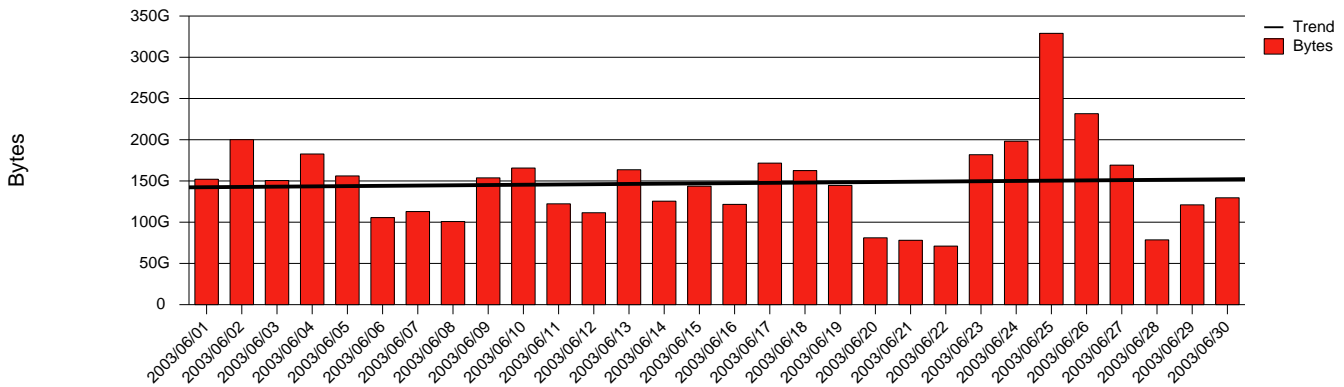

Trollhättan, HTU - Monthly Health Report

LAN/WAN

Report for 2003/06/30

Total Network Volume by Month

Total Network Volume by Week

Total Network Volume by Day

Situations to Watch

Rank	Element Name	Variable	Threshold	Monthly Average		Days to (from)
			Value	Actual	Predicted	Threshold
1	htu1-SRP(In)	Volume (Bandwidth %)	80.000	0.414	0.620	Increasing
2	htu1-SRP(Out)	Volume (Bandwidth %)	80.000	0.067	0.108	Increasing
3	htu2-SRP(In)	Volume (Bandwidth %)	80.000	0.000	0.001	Decreasing
4	htu2-SRP(Out)	Volume (Bandwidth %)	80.000	0.071	0.085	Decreasing