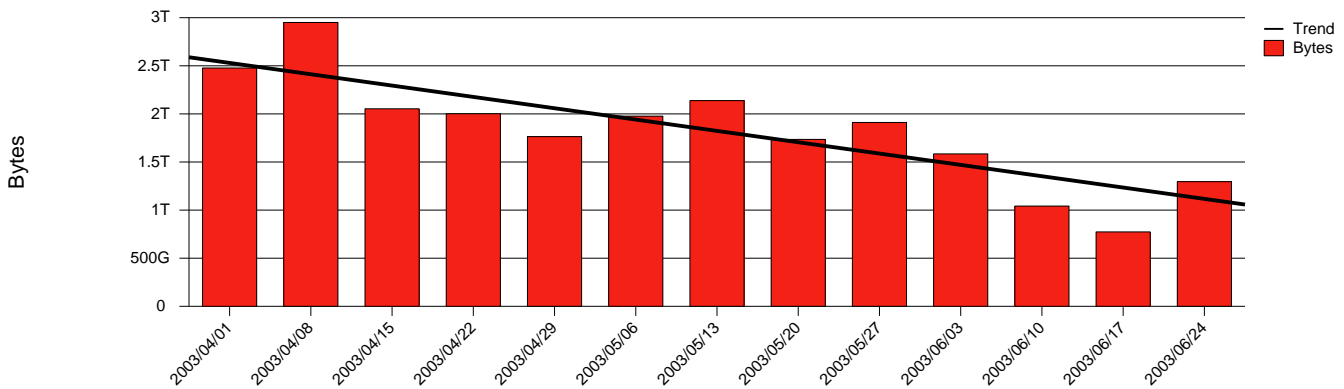

# Skövde, HIS - Monthly Health Report

LAN/WAN

Report for 2003/06/30

Total Network Volume by Month

Total Network Volume by Week

Total Network Volume by Day

Situations to Watch

Rank	Element Name	Variable	Threshold	Monthly Average		Days to (from)
			Value	Actual	Predicted	Threshold
1	his1-SRP(In)	Errors (% Frames)	5.000	0.000	0.001	Increasing
2	his1-SRP(In)	Volume (Bandwidth %)	80.000	0.000	0.053	Decreasing
3	his1-SRP(Out)	Volume (Bandwidth %)	80.000	0.328	0.454	Decreasing
4	his2-SRP(In)	Volume (Bandwidth %)	80.000	0.322	0.392	Decreasing
5	his2-SRP(In)	Errors (% Frames)	5.000	0.000	0.000	Decreasing
6	his2-SRP(Out)	Volume (Bandwidth %)	80.000	0.000	0.026	Decreasing