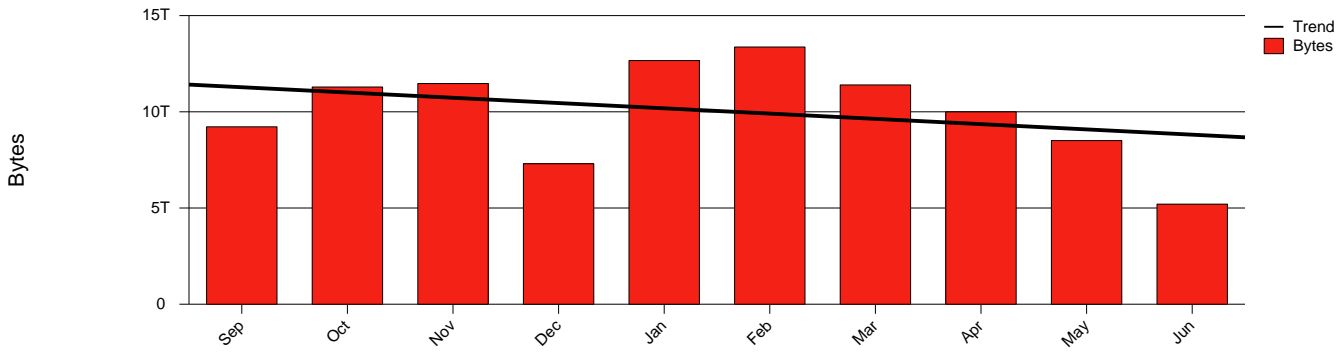

# Skövde, HIS - Monthly Health Report

LAN/WAN

Report for 2003/06/30

Total Network Volume by Month

Total Network Volume by Week

Total Network Volume by Day

Situations to Watch

Rank	Element Name	Variable	Threshold	Monthly Average		Days to (from)
			Value	Actual	Predicted	Threshold
1	his1-SRP(In)	Errors (% Frames)	5.000	0.000	0.001	Increasing
2	his1-SRP(In)	Volume (Bandwidth %)	80.000	0.000	0.053	Decreasing
3	his1-SRP(Out)	Volume (Bandwidth %)	80.000	0.328	0.454	Decreasing
4	his2-SRP(In)	Volume (Bandwidth %)	80.000	0.322	0.392	Decreasing
5	his2-SRP(In)	Errors (% Frames)	5.000	0.000	0.000	Decreasing
6	his2-SRP(Out)	Volume (Bandwidth %)	80.000	0.000	0.026	Decreasing