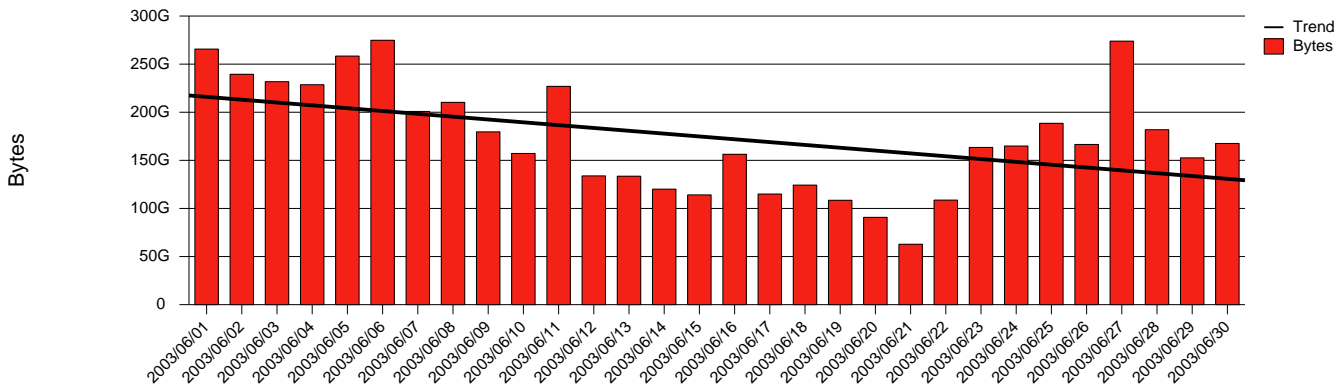

# Skövde, HIS - Monthly Health Report

LAN/WAN

Report for 2003/06/30

Total Network Volume by Month

Total Network Volume by Week

Total Network Volume by Day

Situations to Watch

Rank	Element Name	Variable	Threshold	Monthly Average		Days to (from)
			Value	Actual	Predicted	Threshold
1	his1-SRP(In)	Errors (% Frames)	5.000	0.000	0.001	Increasing
2	his1-SRP(In)	Volume (Bandwidth %)	80.000	0.000	0.053	Decreasing
3	his1-SRP(Out)	Volume (Bandwidth %)	80.000	0.328	0.454	Decreasing
4	his2-SRP(In)	Volume (Bandwidth %)	80.000	0.322	0.392	Decreasing
5	his2-SRP(In)	Errors (% Frames)	5.000	0.000	0.000	Decreasing
6	his2-SRP(Out)	Volume (Bandwidth %)	80.000	0.000	0.026	Decreasing