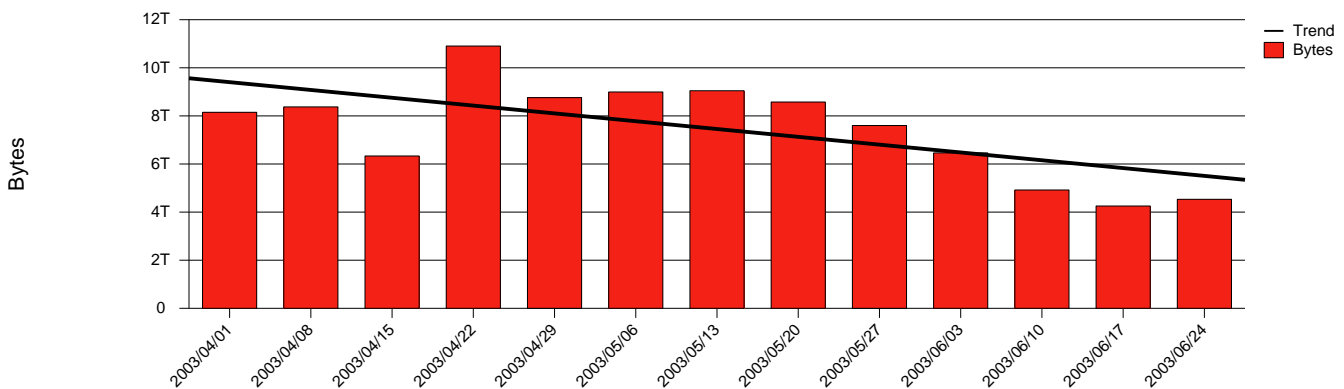

Örebro, ORU - Monthly Health Report

LAN/WAN

Report for 2003/06/30

Total Network Volume by Month

Total Network Volume by Week

Total Network Volume by Day

Situations to Watch

Rank	Element Name	Variable	Threshold	Monthly Average		Days to (from) Threshold
			Value	Actual	Predicted	
1	oru2-SRP(In)	Volume (Bandwidth %)	80.000	0.229	1.120	Increasing
2	oru1-SRP(In)	Volume (Bandwidth %)	80.000	1.106	1.101	Increasing
3	oru1-SRP(Out)	Volume (Bandwidth %)	80.000	0.014	0.036	Increasing
4	oru1-SRP(In)	Errors (% Frames)	5.000	0.000	0.000	Increasing
5	oru2-SRP(Out)	Volume (Bandwidth %)	80.000	1.434	2.100	Decreasing