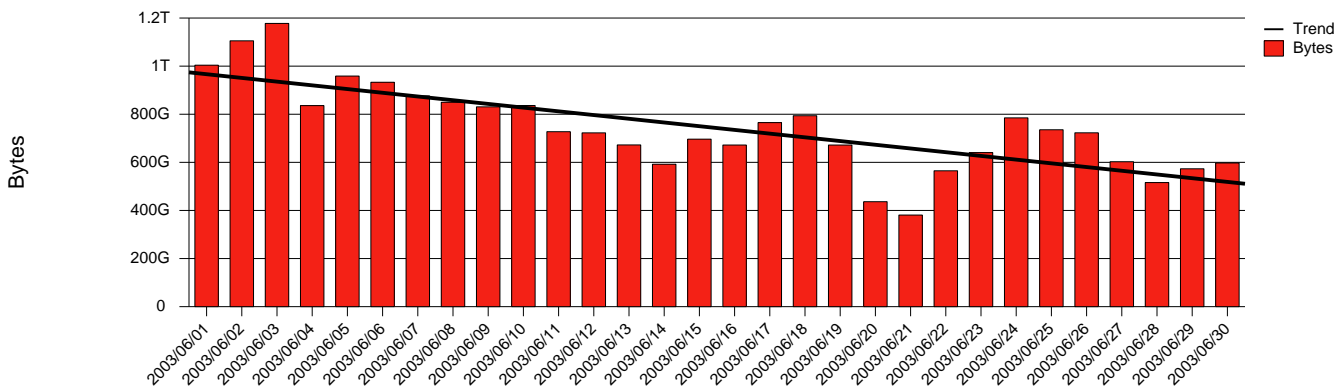

Örebro, ORU - Monthly Health Report

LAN/WAN

Report for 2003/06/30

Total Network Volume by Month

Total Network Volume by Week

Total Network Volume by Day

Situations to Watch

Rank	Element Name	Variable	Threshold	Monthly Average		Days to (from) Threshold
			Value	Actual	Predicted	
1	oru2-SRP(In)	Volume (Bandwidth %)	80.000	0.229	1.120	Increasing
2	oru1-SRP(In)	Volume (Bandwidth %)	80.000	1.106	1.101	Increasing
3	oru1-SRP(Out)	Volume (Bandwidth %)	80.000	0.014	0.036	Increasing
4	oru1-SRP(In)	Errors (% Frames)	5.000	0.000	0.000	Increasing
5	oru2-SRP(Out)	Volume (Bandwidth %)	80.000	1.434	2.100	Decreasing