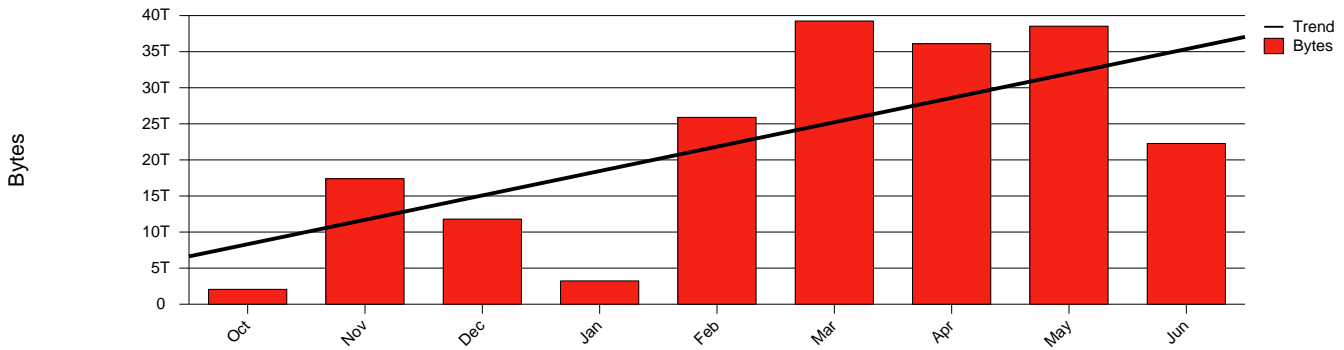

Örebro, ORU - Monthly Health Report

LAN/WAN

Report for 2003/06/30

Total Network Volume by Month

Total Network Volume by Week

Total Network Volume by Day

Situations to Watch

Rank	Element Name	Variable	Threshold	Monthly Average		Days to (from) Threshold
			Value	Actual	Predicted	
1	oru2-SRP(In)	Volume (Bandwidth %)	80.000	0.229	1.120	Increasing
2	oru1-SRP(In)	Volume (Bandwidth %)	80.000	1.106	1.101	Increasing
3	oru1-SRP(Out)	Volume (Bandwidth %)	80.000	0.014	0.036	Increasing
4	oru1-SRP(In)	Errors (% Frames)	5.000	0.000	0.000	Increasing
5	oru2-SRP(Out)	Volume (Bandwidth %)	80.000	1.434	2.100	Decreasing