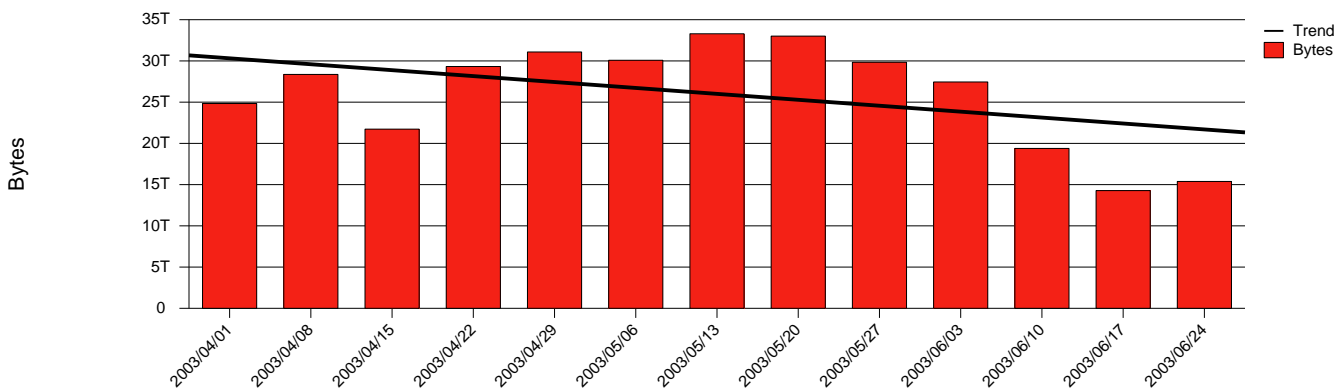

Linköping, LIU - Monthly Health Report

LAN/WAN

Report for 2003/06/30

Total Network Volume by Month

Total Network Volume by Week

Total Network Volume by Day

Situations to Watch

Rank	Element Name	Variable	Threshold	Monthly Average		Days to (from)
			Value	Actual	Predicted	Threshold
1	liu1-SRP(In)	Errors (% Frames)	5.000	166.470	62.992	(157)
2	liu2-SRP(Out)	Volume (Bandwidth %)	80.000	6.606	9.149	Increasing
3	liu2-SRP(In)	Volume (Bandwidth %)	80.000	4.064	5.493	Increasing
4	liu2-SRP(In)	Errors (% Frames)	5.000	0.000	0.000	Decreasing
5	liu1-SRP(In)	Volume (Bandwidth %)	80.000	0.002	0.007	Decreasing
6	liu1-SRP(Out)	Volume (Bandwidth %)	80.000	0.005	0.013	Decreasing