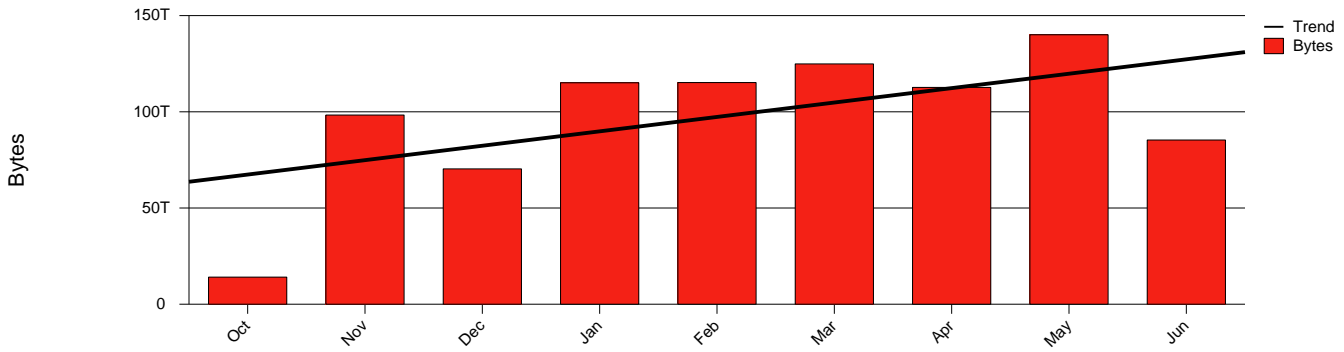

Linköping, LIU - Monthly Health Report

LAN/WAN

Report for 2003/06/30

Total Network Volume by Month

Total Network Volume by Week

Total Network Volume by Day

Situations to Watch

Rank	Element Name	Variable	Threshold	Monthly Average		Days to (from)
			Value	Actual	Predicted	Threshold
1	liu1-SRP(In)	Errors (% Frames)	5.000	166.470	62.992	(157)
2	liu2-SRP(Out)	Volume (Bandwidth %)	80.000	6.606	9.149	Increasing
3	liu2-SRP(In)	Volume (Bandwidth %)	80.000	4.064	5.493	Increasing
4	liu2-SRP(In)	Errors (% Frames)	5.000	0.000	0.000	Decreasing
5	liu1-SRP(In)	Volume (Bandwidth %)	80.000	0.002	0.007	Decreasing
6	liu1-SRP(Out)	Volume (Bandwidth %)	80.000	0.005	0.013	Decreasing