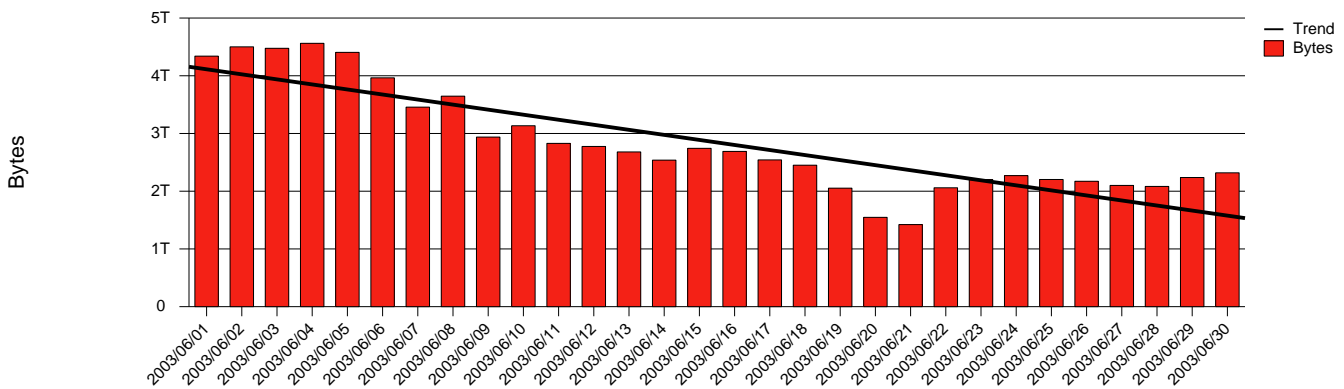

Linköping, LIU - Monthly Health Report

LAN/WAN

Report for 2003/06/30

Total Network Volume by Month

Total Network Volume by Week

Total Network Volume by Day

Situations to Watch

Rank	Element Name	Variable	Threshold	Monthly Average		Days to (from)
			Value	Actual	Predicted	Threshold
1	liu1-SRP(In)	Errors (% Frames)	5.000	166.470	62.992	(157)
2	liu2-SRP(Out)	Volume (Bandwidth %)	80.000	6.606	9.149	Increasing
3	liu2-SRP(In)	Volume (Bandwidth %)	80.000	4.064	5.493	Increasing
4	liu2-SRP(In)	Errors (% Frames)	5.000	0.000	0.000	Decreasing
5	liu1-SRP(In)	Volume (Bandwidth %)	80.000	0.002	0.007	Decreasing
6	liu1-SRP(Out)	Volume (Bandwidth %)	80.000	0.005	0.013	Decreasing