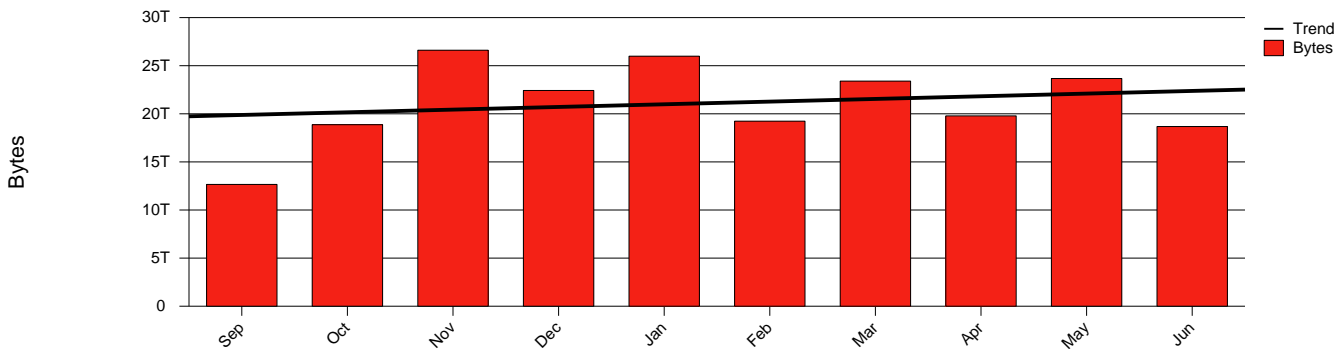

Kristianstad, HKR - Monthly Health Report

LAN/WAN

Report for 2003/06/30

Total Network Volume by Month

Total Network Volume by Week

Total Network Volume by Day

Situations to Watch

Rank	Element Name	Variable	Threshold	Monthly Average		Days to (from) Threshold
			Value	Actual	Predicted	
1	hkr1-SRP(Out)	Volume (Bandwidth %)	80.000	1.692	1.804	Increasing
2	hkr1-SRP(In)	Errors (% Frames)	5.000	0.000	0.000	Increasing
3	hkr1-SRP(In)	Volume (Bandwidth %)	80.000	0.641	0.695	Decreasing
4	hkr2-SRP(In)	Volume (Bandwidth %)	80.000	0.001	0.005	Decreasing
5	hkr2-SRP(In)	Errors (% Frames)	5.000	0.002	0.002	Decreasing
6	hkr2-SRP(Out)	Volume (Bandwidth %)	80.000	0.000	0.073	Decreasing