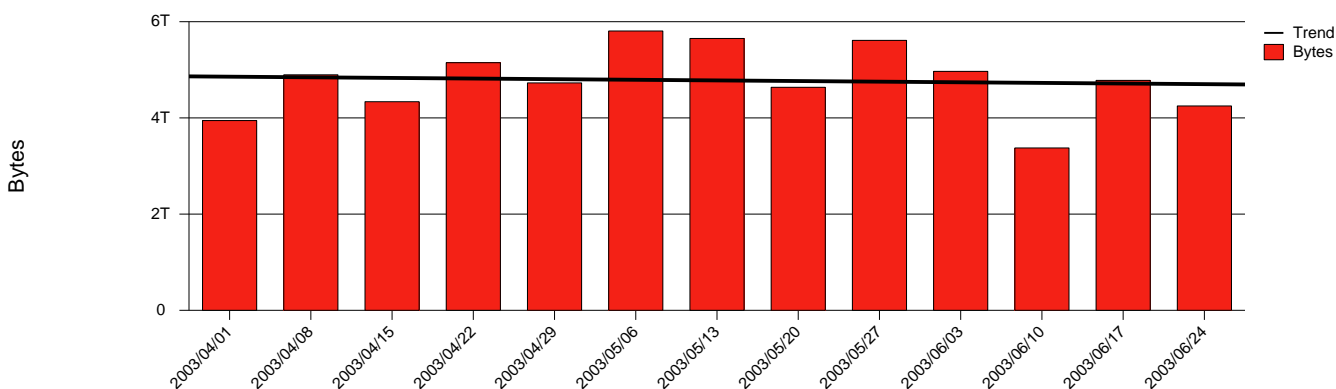

Kristianstad, HKR - Monthly Health Report

LAN/WAN

Report for 2003/06/30

Total Network Volume by Month

Total Network Volume by Week

Total Network Volume by Day

Situations to Watch

Rank	Element Name	Variable	Threshold	Monthly Average		Days to (from) Threshold
			Value	Actual	Predicted	
1	hkr1-SRP(Out)	Volume (Bandwidth %)	80.000	1.692	1.804	Increasing
2	hkr1-SRP(In)	Errors (% Frames)	5.000	0.000	0.000	Increasing
3	hkr1-SRP(In)	Volume (Bandwidth %)	80.000	0.641	0.695	Decreasing
4	hkr2-SRP(In)	Volume (Bandwidth %)	80.000	0.001	0.005	Decreasing
5	hkr2-SRP(In)	Errors (% Frames)	5.000	0.002	0.002	Decreasing
6	hkr2-SRP(Out)	Volume (Bandwidth %)	80.000	0.000	0.073	Decreasing