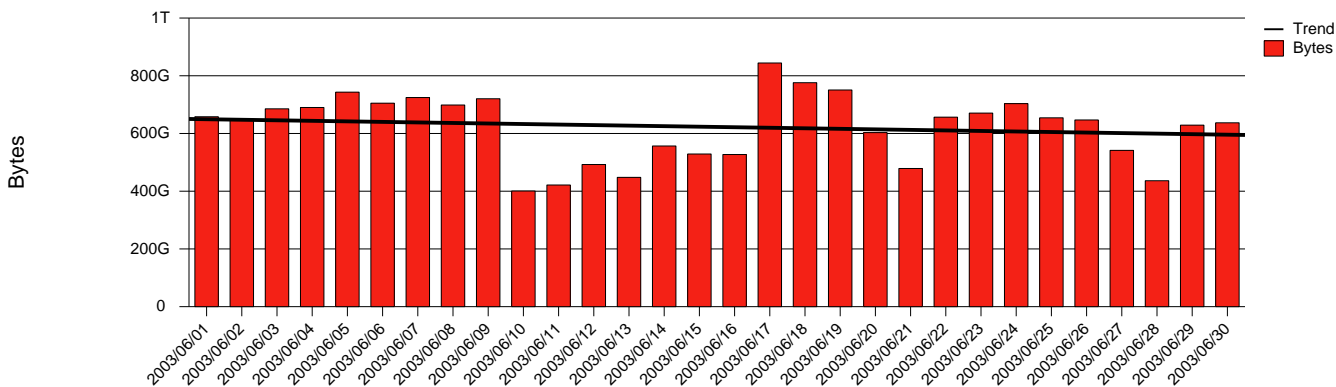

Kristianstad, HKR - Monthly Health Report

LAN/WAN

Report for 2003/06/30

Total Network Volume by Month

Total Network Volume by Week

Total Network Volume by Day

Situations to Watch

Rank	Element Name	Variable	Threshold	Monthly Average		Days to (from) Threshold
			Value	Actual	Predicted	
1	hkr1-SRP(Out)	Volume (Bandwidth %)	80.000	1.692	1.804	Increasing
2	hkr1-SRP(In)	Errors (% Frames)	5.000	0.000	0.000	Increasing
3	hkr1-SRP(In)	Volume (Bandwidth %)	80.000	0.641	0.695	Decreasing
4	hkr2-SRP(In)	Volume (Bandwidth %)	80.000	0.001	0.005	Decreasing
5	hkr2-SRP(In)	Errors (% Frames)	5.000	0.002	0.002	Decreasing
6	hkr2-SRP(Out)	Volume (Bandwidth %)	80.000	0.000	0.073	Decreasing