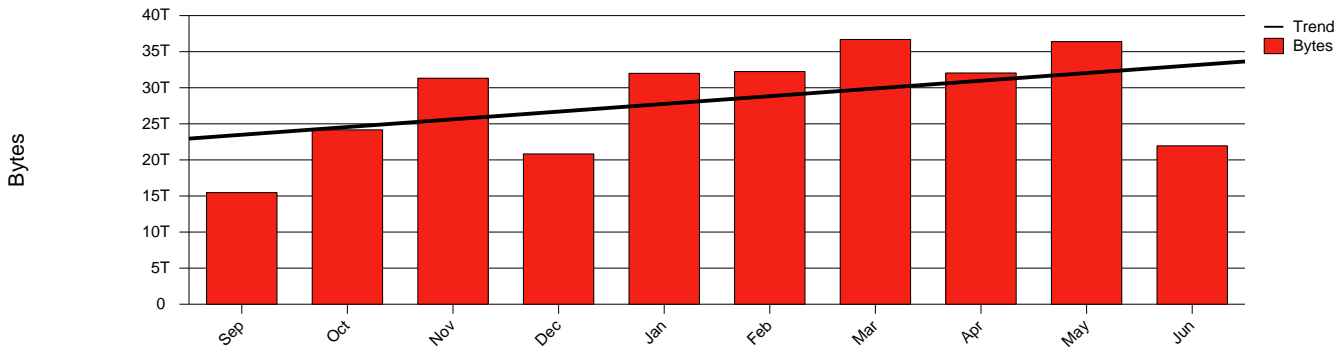

# Karlstad, KAU - Monthly Health Report

LAN/WAN

Report for 2003/06/30

Total Network Volume by Month

Total Network Volume by Week

Total Network Volume by Day

Situations to Watch

Rank	Element Name	Variable	Threshold	Monthly Average		Days to (from) Threshold
			Value	Actual	Predicted	
1	kau2-SRP(In)	Volume (Bandwidth %)	80.000	0.116	0.139	Increasing
2	kau2-SRP(Out)	Volume (Bandwidth %)	80.000	0.895	1.262	Increasing
3	kau1-SRP(Out)	Volume (Bandwidth %)	80.000	0.898	1.288	Increasing
4	kau1-SRP(In)	Volume (Bandwidth %)	80.000	0.834	1.221	Decreasing
5	kau1-SRP(In)	Errors (% Frames)	5.000	0.000	0.000	Decreasing