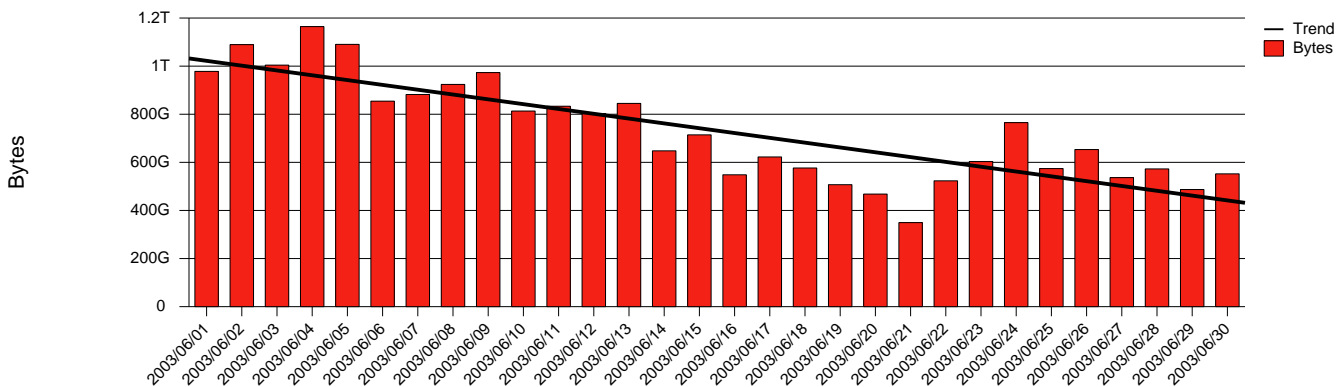

# Karlstad, KAU - Monthly Health Report

LAN/WAN

Report for 2003/06/30

Total Network Volume by Month

Total Network Volume by Week

Total Network Volume by Day

Situations to Watch

Rank	Element Name	Variable	Threshold	Monthly Average		Days to (from) Threshold
			Value	Actual	Predicted	
1	kau2-SRP(In)	Volume (Bandwidth %)	80.000	0.116	0.139	Increasing
2	kau2-SRP(Out)	Volume (Bandwidth %)	80.000	0.895	1.262	Increasing
3	kau1-SRP(Out)	Volume (Bandwidth %)	80.000	0.898	1.288	Increasing
4	kau1-SRP(In)	Volume (Bandwidth %)	80.000	0.834	1.221	Decreasing
5	kau1-SRP(In)	Errors (% Frames)	5.000	0.000	0.000	Decreasing