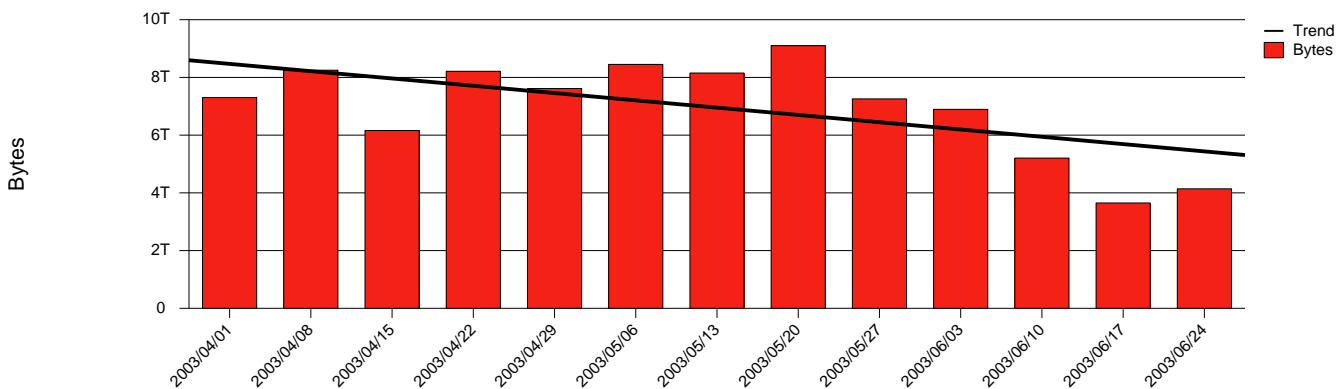

# Karlstad, KAU - Monthly Health Report

LAN/WAN

Report for 2003/06/30

Total Network Volume by Month

Total Network Volume by Week

Total Network Volume by Day

Situations to Watch

Rank	Element Name	Variable	Threshold	Monthly Average		Days to (from) Threshold
			Value	Actual	Predicted	
1	kau2-SRP(In)	Volume (Bandwidth %)	80.000	0.116	0.139	Increasing
2	kau2-SRP(Out)	Volume (Bandwidth %)	80.000	0.895	1.262	Increasing
3	kau1-SRP(Out)	Volume (Bandwidth %)	80.000	0.898	1.288	Increasing
4	kau1-SRP(In)	Volume (Bandwidth %)	80.000	0.834	1.221	Decreasing
5	kau1-SRP(In)	Errors (% Frames)	5.000	0.000	0.000	Decreasing