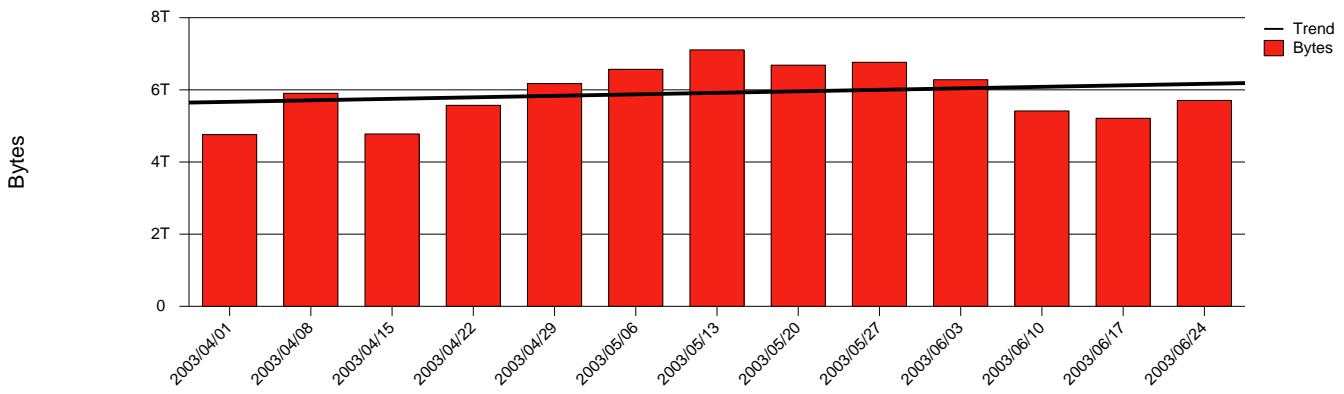

# Jönköping, HJ - Monthly Health Report

LAN/WAN

Report for 2003/06/30

Total Network Volume by Month

Total Network Volume by Week

Total Network Volume by Day

Situations to Watch

Rank	Element Name	Variable	Threshold	Monthly Average		Days to (from) Threshold
			Value	Actual	Predicted	
1	hj1-SRP(In)	Volume (Bandwidth %)	80.000	0.855	1.204	Increasing
2	hj1-SRP(Out)	Volume (Bandwidth %)	80.000	1.061	1.033	Increasing
3	hj2-SRP(Out)	Volume (Bandwidth %)	80.000	1.043	0.972	Increasing
4	hj1-SRP(In)	Errors (% Frames)	5.000	0.000	0.000	Decreasing
5	hj2-SRP(In)	Volume (Bandwidth %)	80.000	0.099	0.055	Decreasing
6	hj2-SRP(In)	Errors (% Frames)	5.000	0.000	0.000	Decreasing