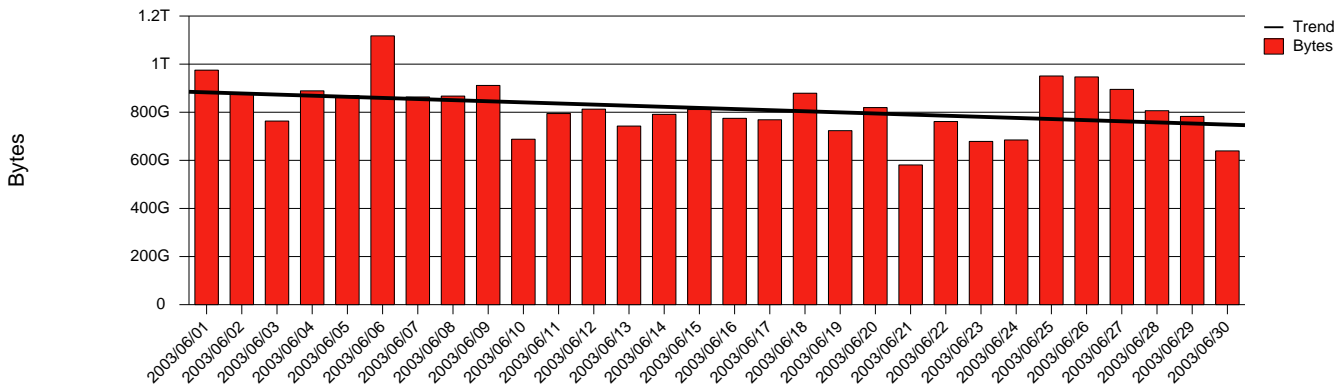

# Jönköping, HJ - Monthly Health Report

LAN/WAN

Report for 2003/06/30

Total Network Volume by Month

Total Network Volume by Week

Total Network Volume by Day

Situations to Watch

Rank	Element Name	Variable	Threshold	Monthly Average		Days to (from) Threshold
			Value	Actual	Predicted	
1	hj1-SRP(In)	Volume (Bandwidth %)	80.000	0.855	1.204	Increasing
2	hj1-SRP(Out)	Volume (Bandwidth %)	80.000	1.061	1.033	Increasing
3	hj2-SRP(Out)	Volume (Bandwidth %)	80.000	1.043	0.972	Increasing
4	hj1-SRP(In)	Errors (% Frames)	5.000	0.000	0.000	Decreasing
5	hj2-SRP(In)	Volume (Bandwidth %)	80.000	0.099	0.055	Decreasing
6	hj2-SRP(In)	Errors (% Frames)	5.000	0.000	0.000	Decreasing