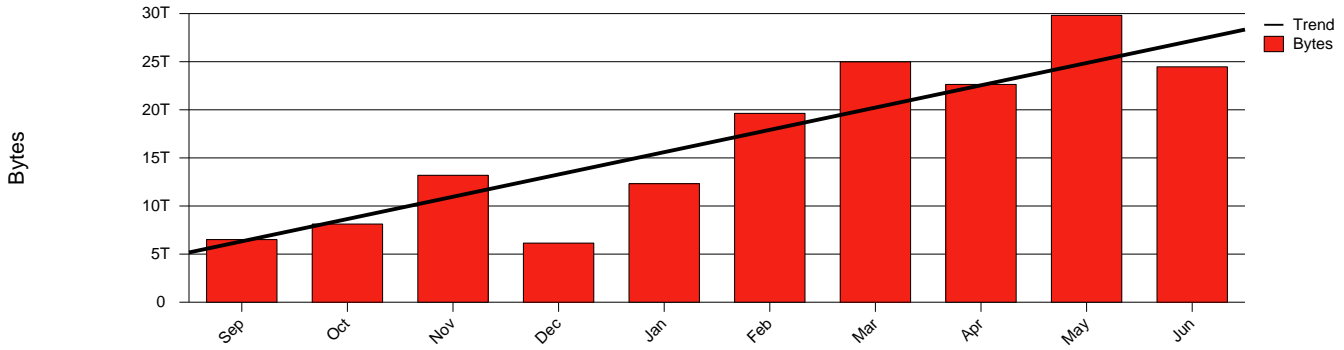

# Jönköping, HJ - Monthly Health Report

LAN/WAN

Report for 2003/06/30

Total Network Volume by Month

Total Network Volume by Week

Total Network Volume by Day

Situations to Watch

Rank	Element Name	Variable	Threshold	Monthly Average		Days to (from) Threshold
			Value	Actual	Predicted	
1	hj1-SRP(In)	Volume (Bandwidth %)	80.000	0.855	1.204	Increasing
2	hj1-SRP(Out)	Volume (Bandwidth %)	80.000	1.061	1.033	Increasing
3	hj2-SRP(Out)	Volume (Bandwidth %)	80.000	1.043	0.972	Increasing
4	hj1-SRP(In)	Errors (% Frames)	5.000	0.000	0.000	Decreasing
5	hj2-SRP(In)	Volume (Bandwidth %)	80.000	0.099	0.055	Decreasing
6	hj2-SRP(In)	Errors (% Frames)	5.000	0.000	0.000	Decreasing