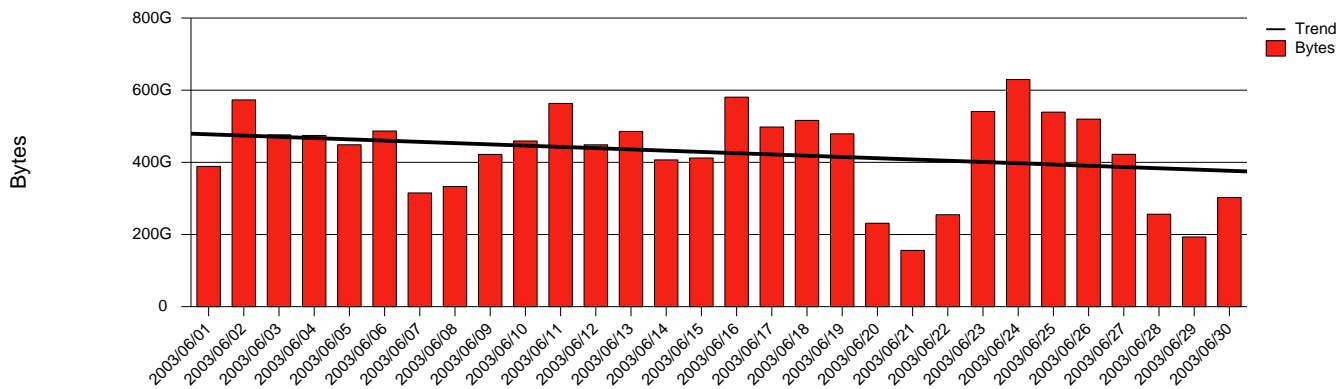

# Göteborg, GU - Monthly Health Report

LAN/WAN

Report for 2003/06/30

Total Network Volume by Month

Total Network Volume by Week

Total Network Volume by Day

Situations to Watch

Rank	Element Name	Variable	Threshold	Monthly Average		Days to (from) Threshold
			Value	Actual	Predicted	
1	gu2-SRP(In)	Errors (% Frames)	5.000	0.582	0.255	Increasing
2	gu1-SRP(Out)	Volume (Bandwidth %)	80.000	0.992	0.996	Increasing
3	gu1-SRP(In)	Volume (Bandwidth %)	80.000	0.598	0.678	Increasing
4	gu2-SRP(Out)	Discards (% Frames)	10.000	0.000	0.000	Increasing
5	gu1-SRP(In)	Errors (% Frames)	5.000	0.000	0.000	Increasing
6	gu2-SRP(In)	Volume (Bandwidth %)	80.000	0.011	0.052	Decreasing
7	gu2-SRP(Out)	Volume (Bandwidth %)	80.000	0.000	0.000	Decreasing