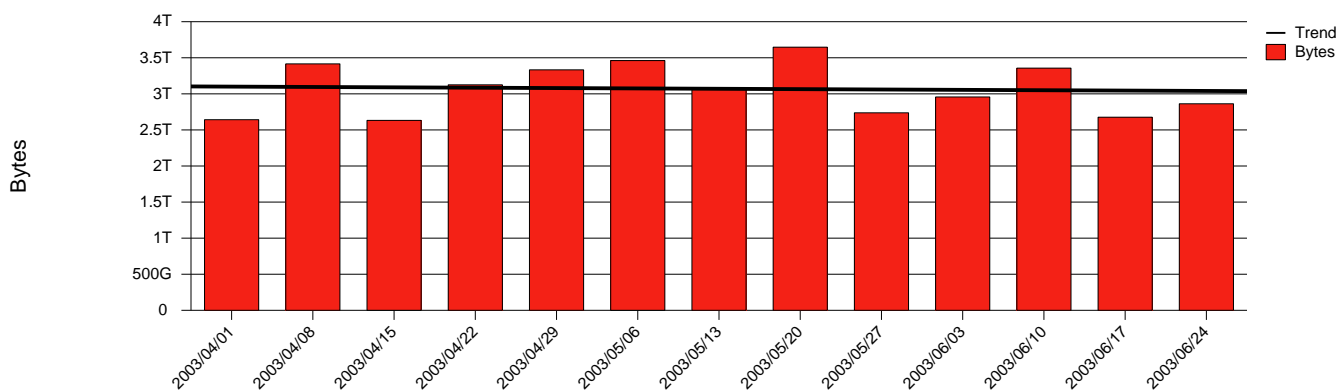

# Göteborg, GU - Monthly Health Report

LAN/WAN

Report for 2003/06/30

Total Network Volume by Month

Total Network Volume by Week

Total Network Volume by Day

Situations to Watch

Rank	Element Name	Variable	Threshold	Monthly Average		Days to (from) Threshold
			Value	Actual	Predicted	
1	gu2-SRP(In)	Errors (% Frames)	5.000	0.582	0.255	Increasing
2	gu1-SRP(Out)	Volume (Bandwidth %)	80.000	0.992	0.996	Increasing
3	gu1-SRP(In)	Volume (Bandwidth %)	80.000	0.598	0.678	Increasing
4	gu2-SRP(Out)	Discards (% Frames)	10.000	0.000	0.000	Increasing
5	gu1-SRP(In)	Errors (% Frames)	5.000	0.000	0.000	Increasing
6	gu2-SRP(In)	Volume (Bandwidth %)	80.000	0.011	0.052	Decreasing
7	gu2-SRP(Out)	Volume (Bandwidth %)	80.000	0.000	0.000	Decreasing