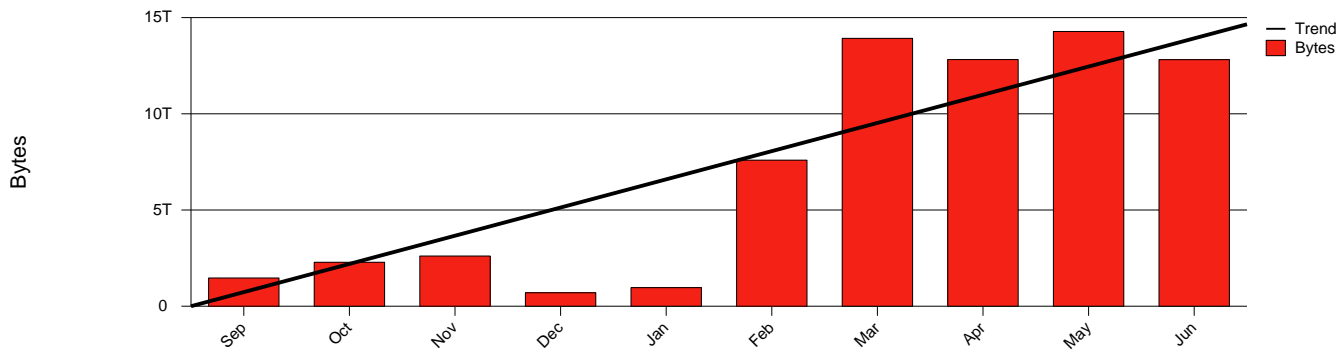

# Göteborg, GU - Monthly Health Report

LAN/WAN

Report for 2003/06/30

Total Network Volume by Month

Total Network Volume by Week

Total Network Volume by Day

Situations to Watch

Rank	Element Name	Variable	Threshold	Monthly Average		Days to (from) Threshold
			Value	Actual	Predicted	
1	gu2-SRP(In)	Errors (% Frames)	5.000	0.582	0.255	Increasing
2	gu1-SRP(Out)	Volume (Bandwidth %)	80.000	0.992	0.996	Increasing
3	gu1-SRP(In)	Volume (Bandwidth %)	80.000	0.598	0.678	Increasing
4	gu2-SRP(Out)	Discards (% Frames)	10.000	0.000	0.000	Increasing
5	gu1-SRP(In)	Errors (% Frames)	5.000	0.000	0.000	Increasing
6	gu2-SRP(In)	Volume (Bandwidth %)	80.000	0.011	0.052	Decreasing
7	gu2-SRP(Out)	Volume (Bandwidth %)	80.000	0.000	0.000	Decreasing