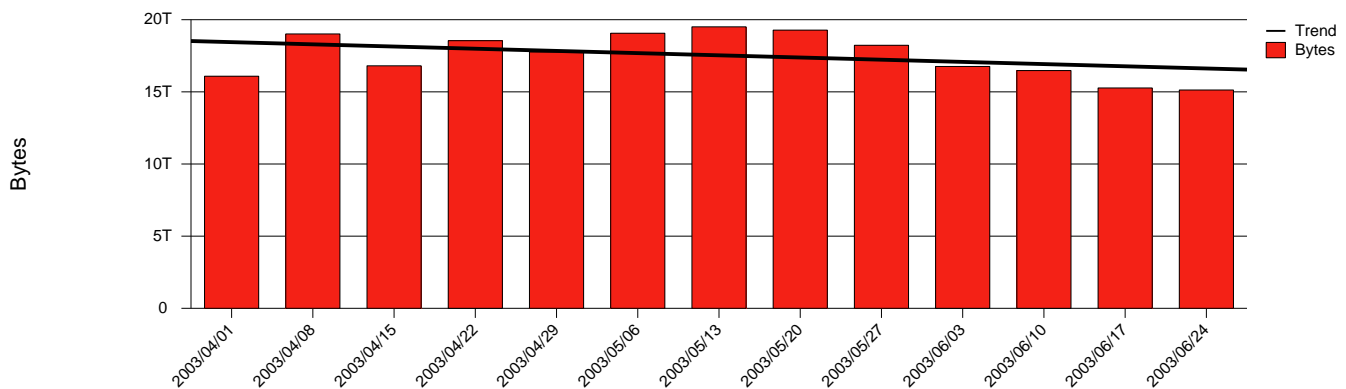

Göteborg, Chalmers - Monthly Health Report

LAN/WAN

Report for 2003/06/30

Total Network Volume by Month

Total Network Volume by Week

Total Network Volume by Day

Situations to Watch

Rank	Element Name	Variable	Threshold	Monthly Average		Days to (from)
			Value	Actual	Predicted	Threshold
1	chalmers2-SRP(Out)	Volume (Bandwidth %)	80.000	4.239	5.252	Increasing
2	chalmers2-SRP(In)	Volume (Bandwidth %)	80.000	3.022	3.996	Increasing
3	chalmers1-SRP(In)	Errors (% Frames)	5.000	0.000	0.000	Increasing
4	chalmers2-SRP(In)	Errors (% Frames)	5.000	0.000	0.000	Increasing
5	chalmers2-SRP(In)	Discards (% Frames)	10.000	0.000	0.000	Increasing
6	chalmers1-SRP(In)	Volume (Bandwidth %)	80.000	0.583	0.850	Decreasing
7	chalmers1-SRP(Out)	Volume (Bandwidth %)	80.000	0.760	0.956	Decreasing
8	chalmers2-SRP(Out)	Discards (% Frames)	10.000	0.000	0.000	Decreasing