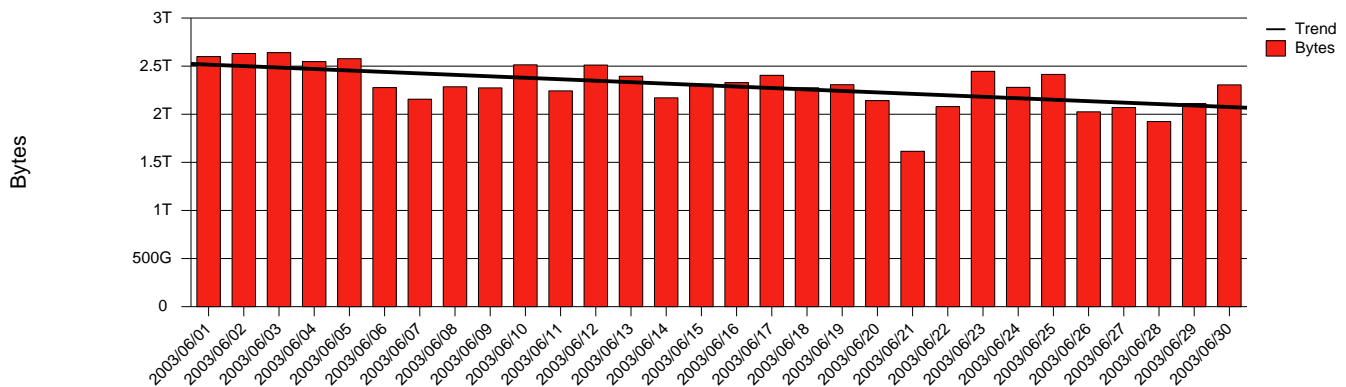

Göteborg, Chalmers - Monthly Health Report

LAN/WAN

Report for 2003/06/30

Total Network Volume by Month

Total Network Volume by Week

Total Network Volume by Day

Situations to Watch

Rank	Element Name	Variable	Threshold	Monthly Average		Days to (from)
			Value	Actual	Predicted	Threshold
1	chalmers2-SRP(Out)	Volume (Bandwidth %)	80.000	4.239	5.252	Increasing
2	chalmers2-SRP(In)	Volume (Bandwidth %)	80.000	3.022	3.996	Increasing
3	chalmers1-SRP(In)	Errors (% Frames)	5.000	0.000	0.000	Increasing
4	chalmers2-SRP(In)	Errors (% Frames)	5.000	0.000	0.000	Increasing
5	chalmers2-SRP(In)	Discards (% Frames)	10.000	0.000	0.000	Increasing
6	chalmers1-SRP(In)	Volume (Bandwidth %)	80.000	0.583	0.850	Decreasing
7	chalmers1-SRP(Out)	Volume (Bandwidth %)	80.000	0.760	0.956	Decreasing
8	chalmers2-SRP(Out)	Discards (% Frames)	10.000	0.000	0.000	Decreasing