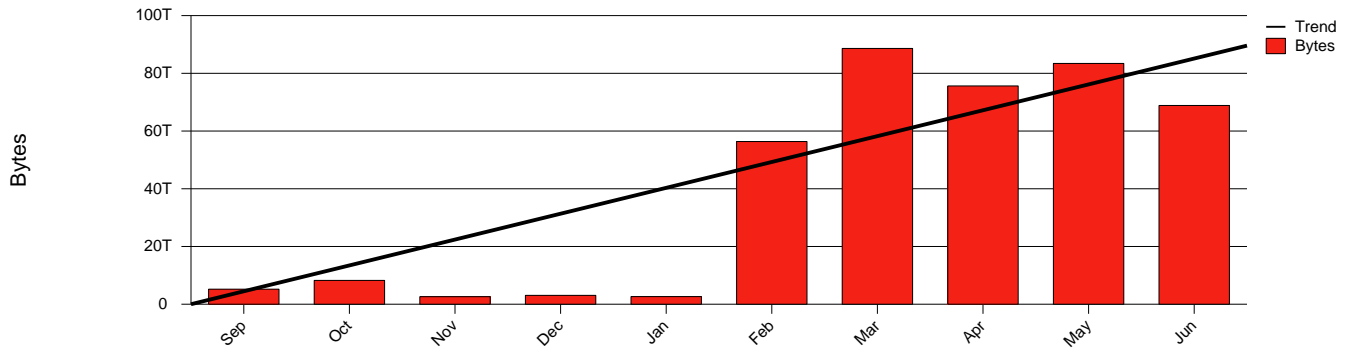

Göteborg, Chalmers - Monthly Health Report

LAN/WAN

Report for 2003/06/30

Total Network Volume by Month

Total Network Volume by Week

Total Network Volume by Day

Situations to Watch

Rank	Element Name	Variable	Threshold	Monthly Average		Days to (from)
			Value	Actual	Predicted	Threshold
1	chalmers2-SRP(Out)	Volume (Bandwidth %)	80.000	4.239	5.252	Increasing
2	chalmers2-SRP(In)	Volume (Bandwidth %)	80.000	3.022	3.996	Increasing
3	chalmers1-SRP(In)	Errors (% Frames)	5.000	0.000	0.000	Increasing
4	chalmers2-SRP(In)	Errors (% Frames)	5.000	0.000	0.000	Increasing
5	chalmers2-SRP(In)	Discards (% Frames)	10.000	0.000	0.000	Increasing
6	chalmers1-SRP(In)	Volume (Bandwidth %)	80.000	0.583	0.850	Decreasing
7	chalmers1-SRP(Out)	Volume (Bandwidth %)	80.000	0.760	0.956	Decreasing
8	chalmers2-SRP(Out)	Discards (% Frames)	10.000	0.000	0.000	Decreasing