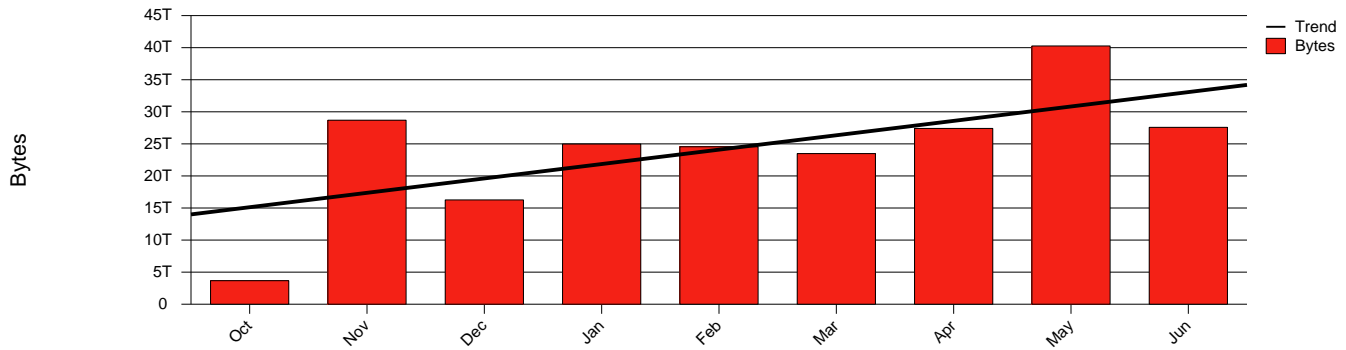

Gävle, HIG - Monthly Health Report

LAN/WAN

Report for 2003/06/30

Total Network Volume by Month

Total Network Volume by Week

Total Network Volume by Day

Situations to Watch

Rank	Element Name	Variable	Threshold	Monthly Average		Days to (from) Threshold
			Value	Actual	Predicted	
1	hig2-SRP(In)	Volume (Bandwidth %)	80.000	0.059	0.754	Increasing
2	hig2-SRP(Out)	Volume (Bandwidth %)	80.000	1.015	1.074	Increasing
3	hig1-SRP(Out)	Volume (Bandwidth %)	80.000	1.170	1.187	Increasing
4	hig1-SRP(Out)	Discards (% Frames)	10.000	0.000	0.000	Increasing
5	hig2-SRP(In)	Errors (% Frames)	5.000	0.000	0.000	Decreasing
6	hig1-SRP(In)	Volume (Bandwidth %)	80.000	1.201	0.702	Decreasing
7	hig1-SRP(In)	Errors (% Frames)	5.000	0.000	0.000	Decreasing