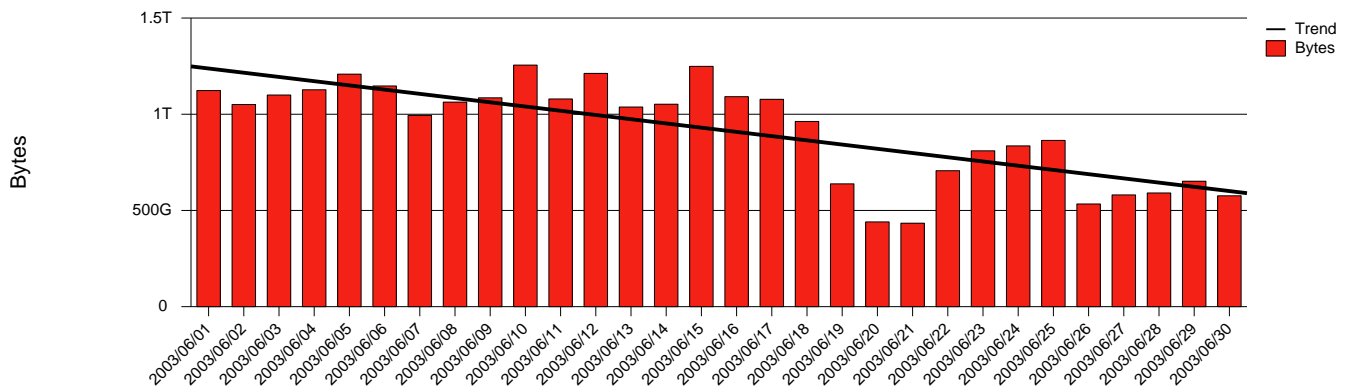

Gävle, HIG - Monthly Health Report

LAN/WAN

Report for 2003/06/30

Total Network Volume by Month

Total Network Volume by Week

Total Network Volume by Day

Situations to Watch

Rank	Element Name	Variable	Threshold	Monthly Average		Days to (from) Threshold
			Value	Actual	Predicted	
1	hig2-SRP(In)	Volume (Bandwidth %)	80.000	0.059	0.754	Increasing
2	hig2-SRP(Out)	Volume (Bandwidth %)	80.000	1.015	1.074	Increasing
3	hig1-SRP(Out)	Volume (Bandwidth %)	80.000	1.170	1.187	Increasing
4	hig1-SRP(Out)	Discards (% Frames)	10.000	0.000	0.000	Increasing
5	hig2-SRP(In)	Errors (% Frames)	5.000	0.000	0.000	Decreasing
6	hig1-SRP(In)	Volume (Bandwidth %)	80.000	1.201	0.702	Decreasing
7	hig1-SRP(In)	Errors (% Frames)	5.000	0.000	0.000	Decreasing