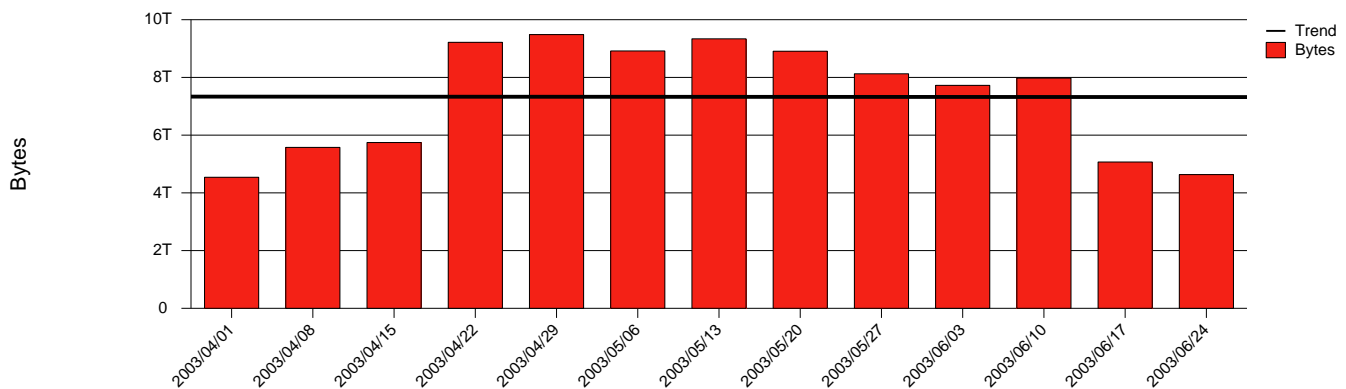

Gävle, HIG - Monthly Health Report

LAN/WAN

Report for 2003/06/30

Total Network Volume by Month

Total Network Volume by Week

Total Network Volume by Day

Situations to Watch

Rank	Element Name	Variable	Threshold	Monthly Average		Days to (from) Threshold
			Value	Actual	Predicted	
1	hig2-SRP(In)	Volume (Bandwidth %)	80.000	0.059	0.754	Increasing
2	hig2-SRP(Out)	Volume (Bandwidth %)	80.000	1.015	1.074	Increasing
3	hig1-SRP(Out)	Volume (Bandwidth %)	80.000	1.170	1.187	Increasing
4	hig1-SRP(Out)	Discards (% Frames)	10.000	0.000	0.000	Increasing
5	hig2-SRP(In)	Errors (% Frames)	5.000	0.000	0.000	Decreasing
6	hig1-SRP(In)	Volume (Bandwidth %)	80.000	1.201	0.702	Decreasing
7	hig1-SRP(In)	Errors (% Frames)	5.000	0.000	0.000	Decreasing