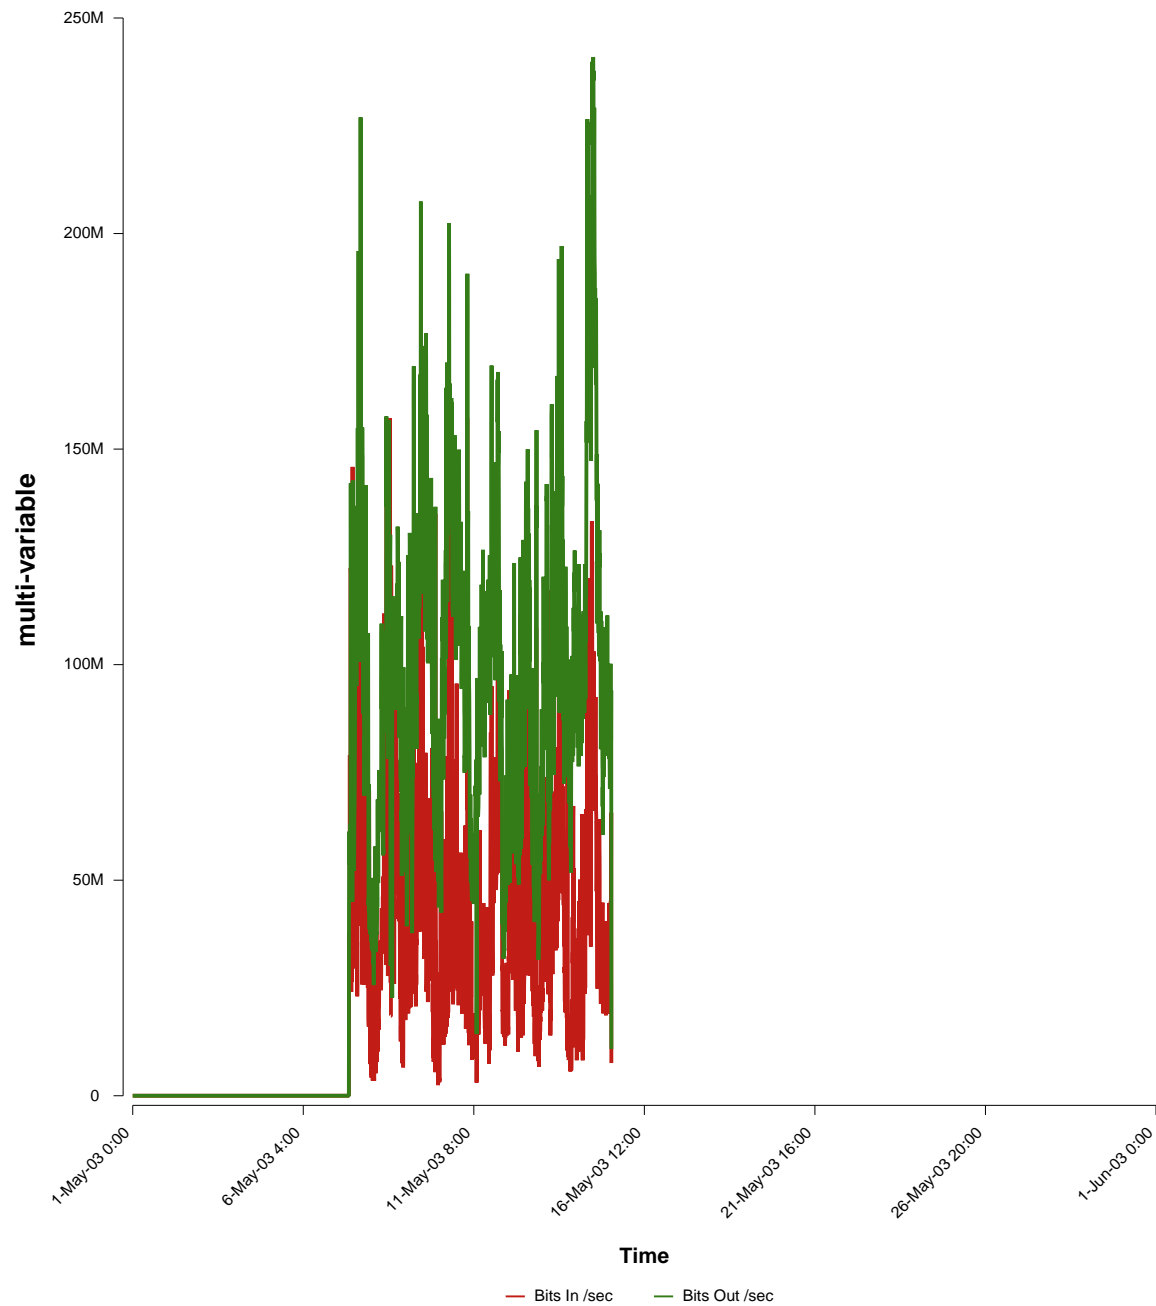

eHealth Trend Report

Divide by Time

SUNET-A-VISBY-HGO

From: 2003/05/01 00:00
To: 2003/05/31 23:59

Created: 2003/06/02 07:45:27