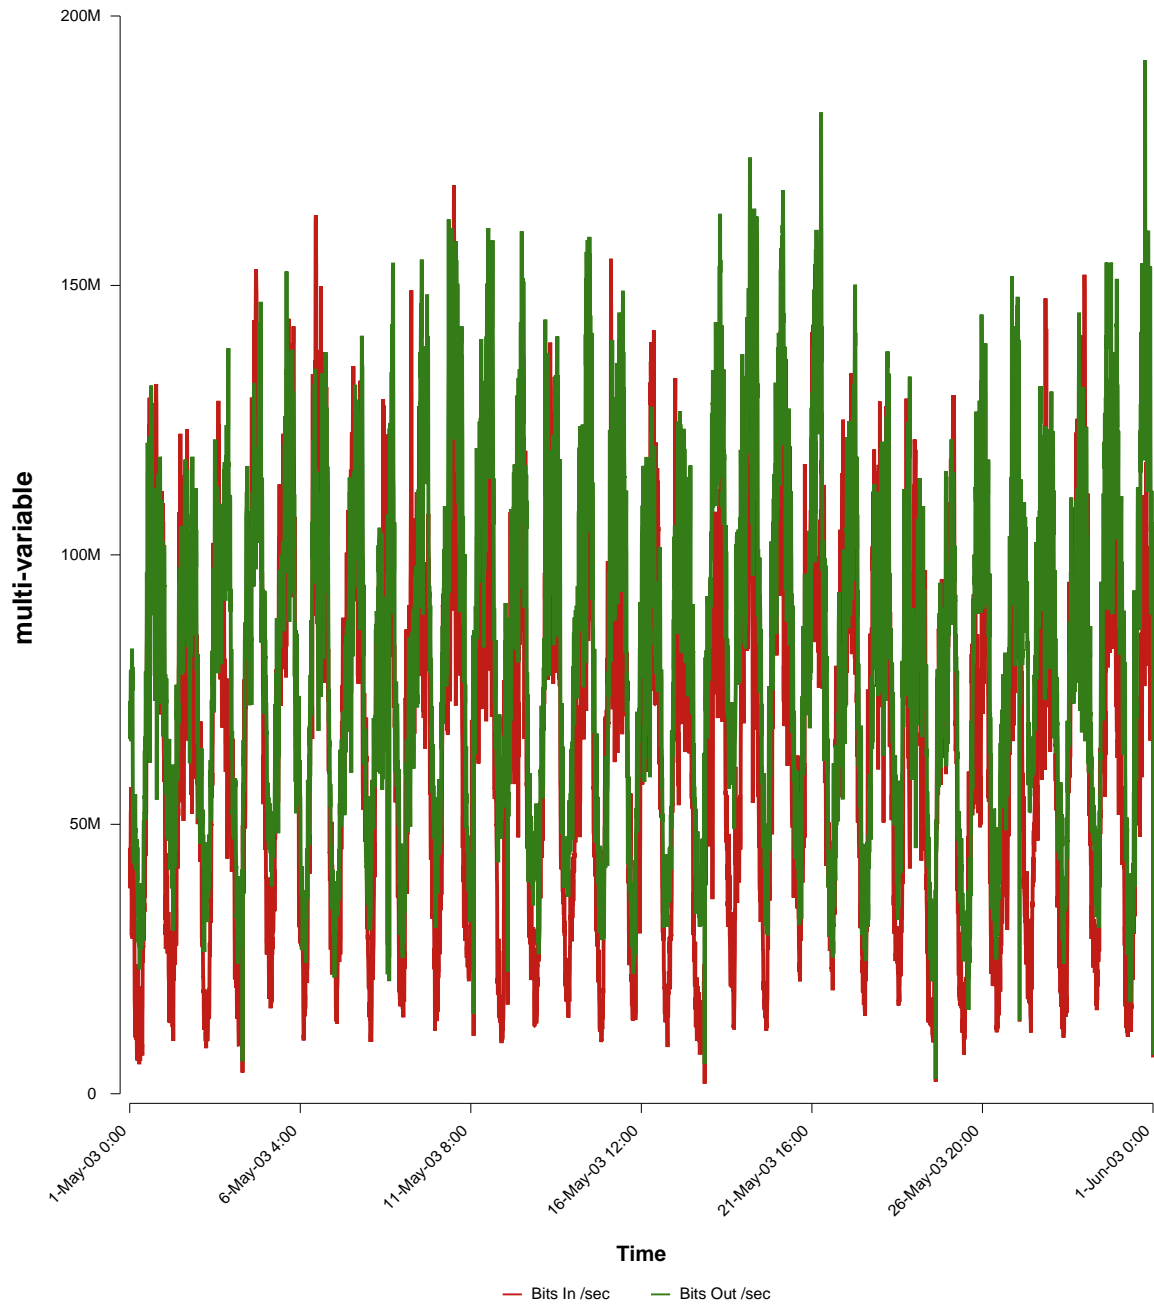

eHealth Trend Report

Divide by Time

SUNET-A-VASTERAS-MDH

From: 2003/05/01 00:00
To: 2003/05/31 23:59

Created: 2003/06/02 07:20:31