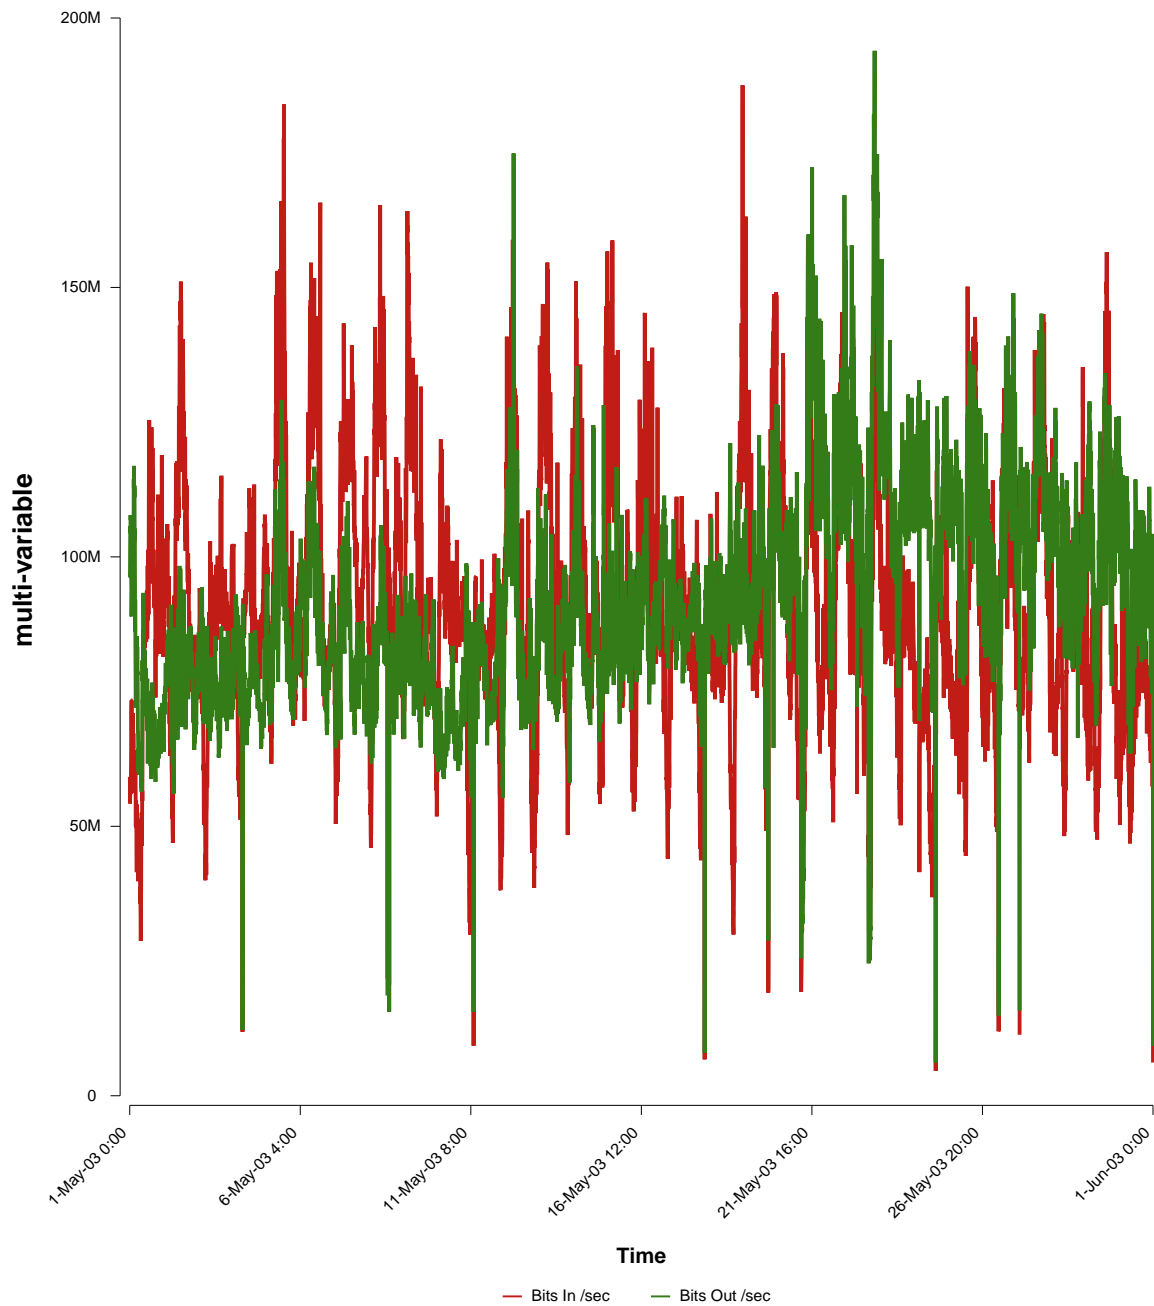

eHealth Trend Report

Divide by Time

SUNET-A-UPPSALA-UU

From: 2003/05/01 00:00
To: 2003/05/31 23:59

Created: 2003/06/02 07:10:26