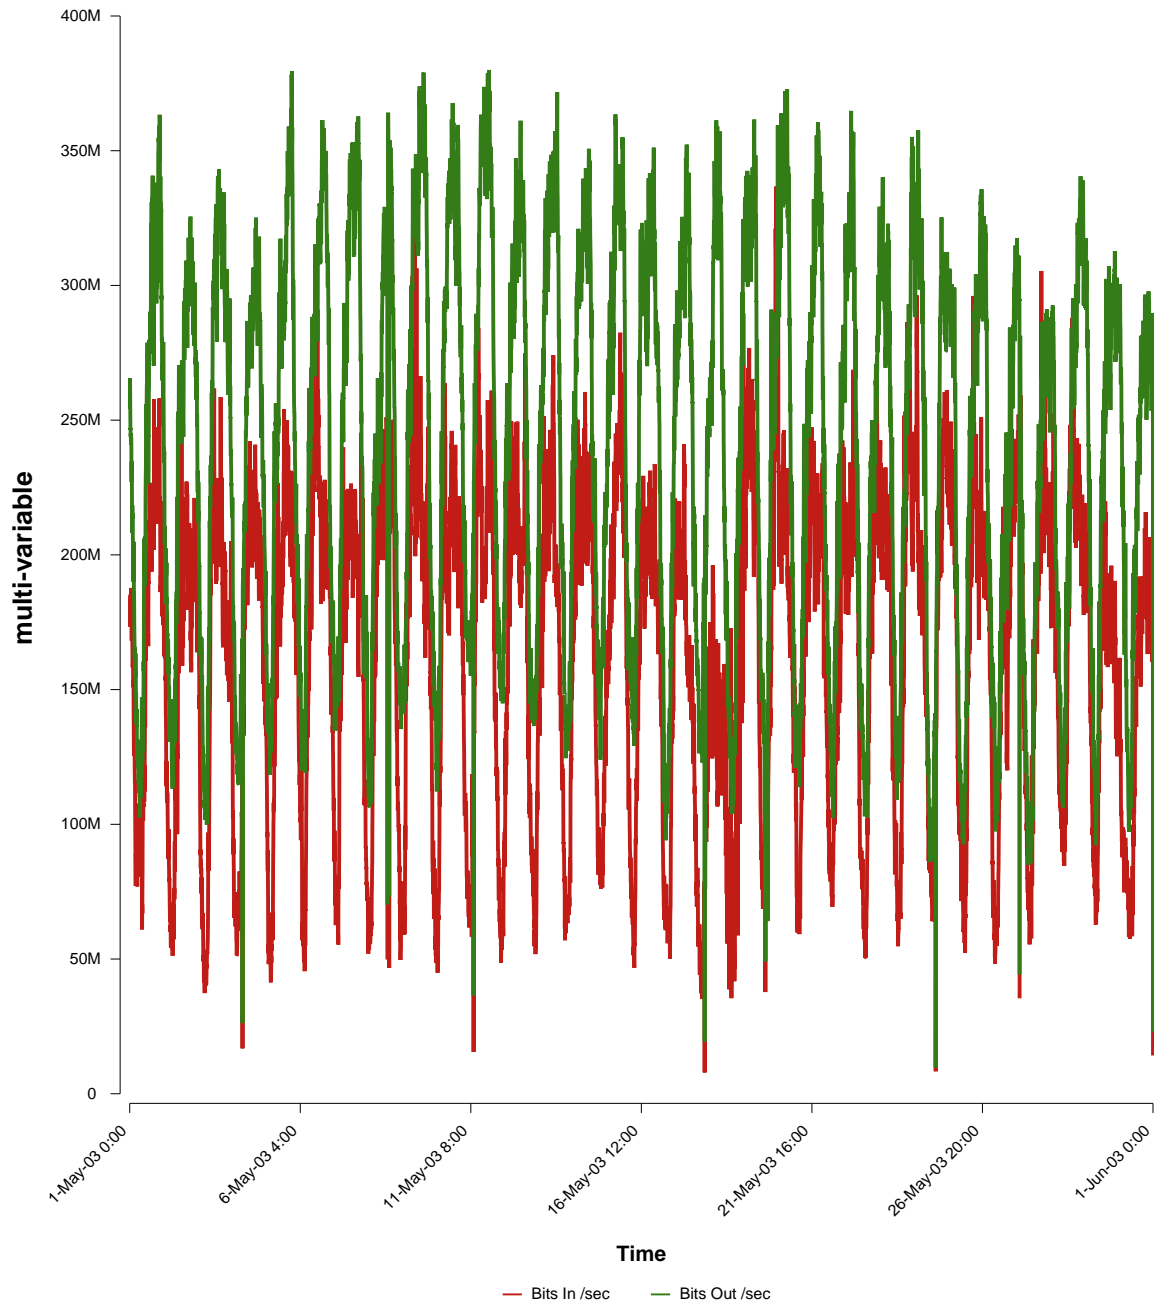

eHealth Trend Report

Divide by Time

SUNET-A-UMEA-UMU

From: 2003/05/01 00:00
To: 2003/05/31 23:59

Created: 2003/06/02 06:50:26