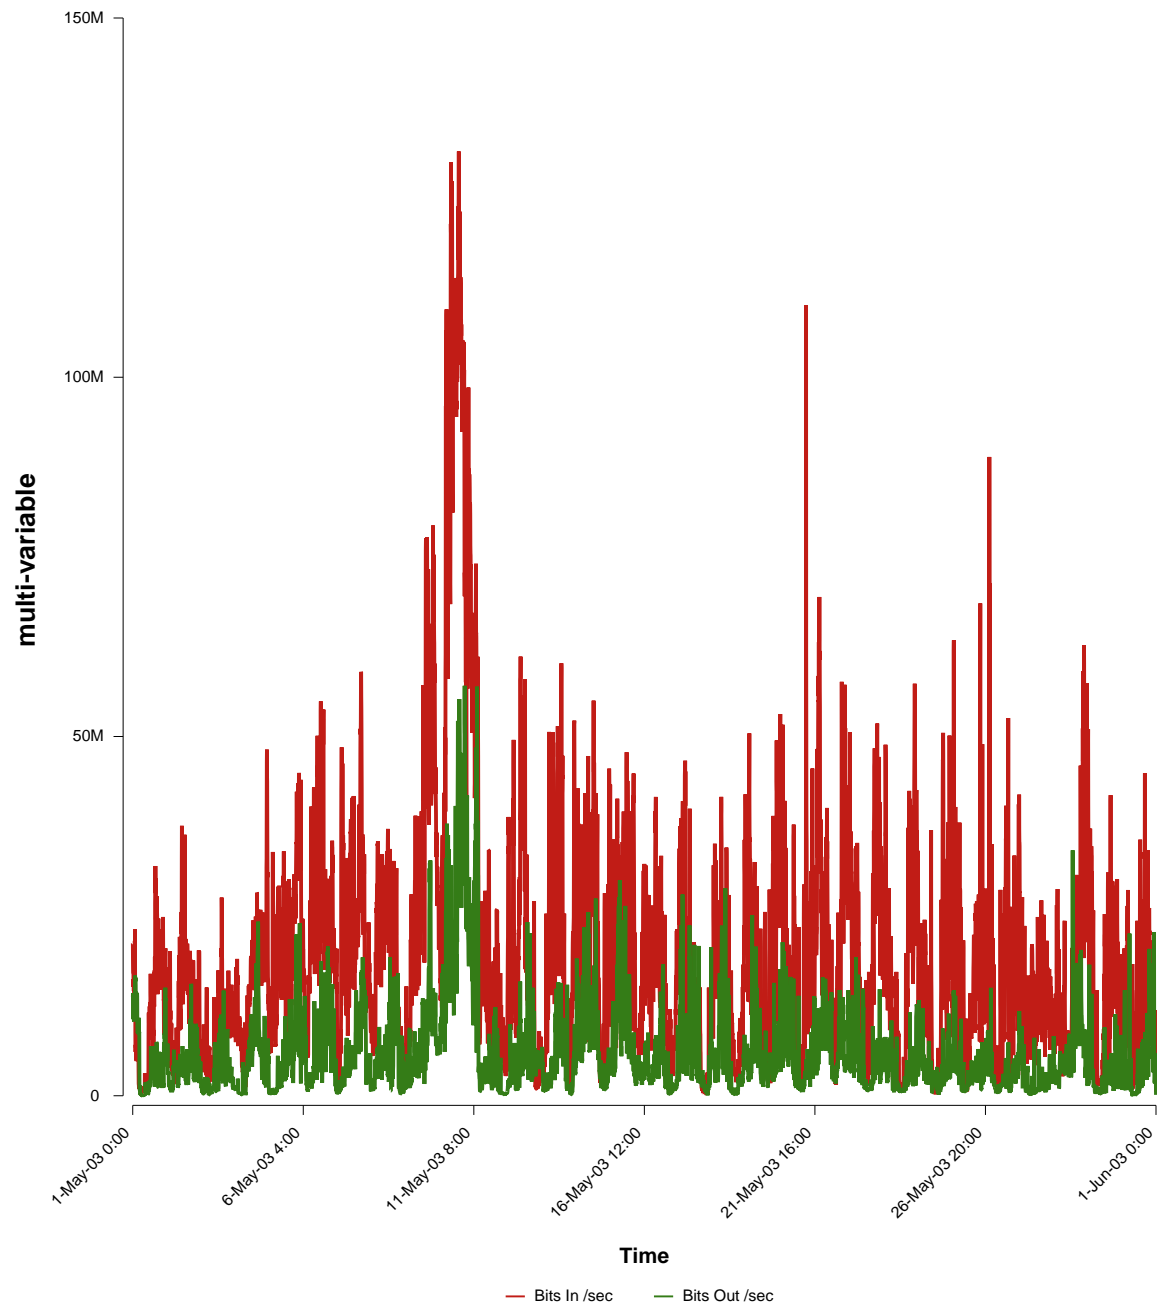

# eHealth Trend Report

Divide by Time

## SUNET-A-TROLLHATTAN-HTU

From: 2003/05/01 00:00  
To: 2003/05/31 23:59

Created: 2003/06/02 06:40:25