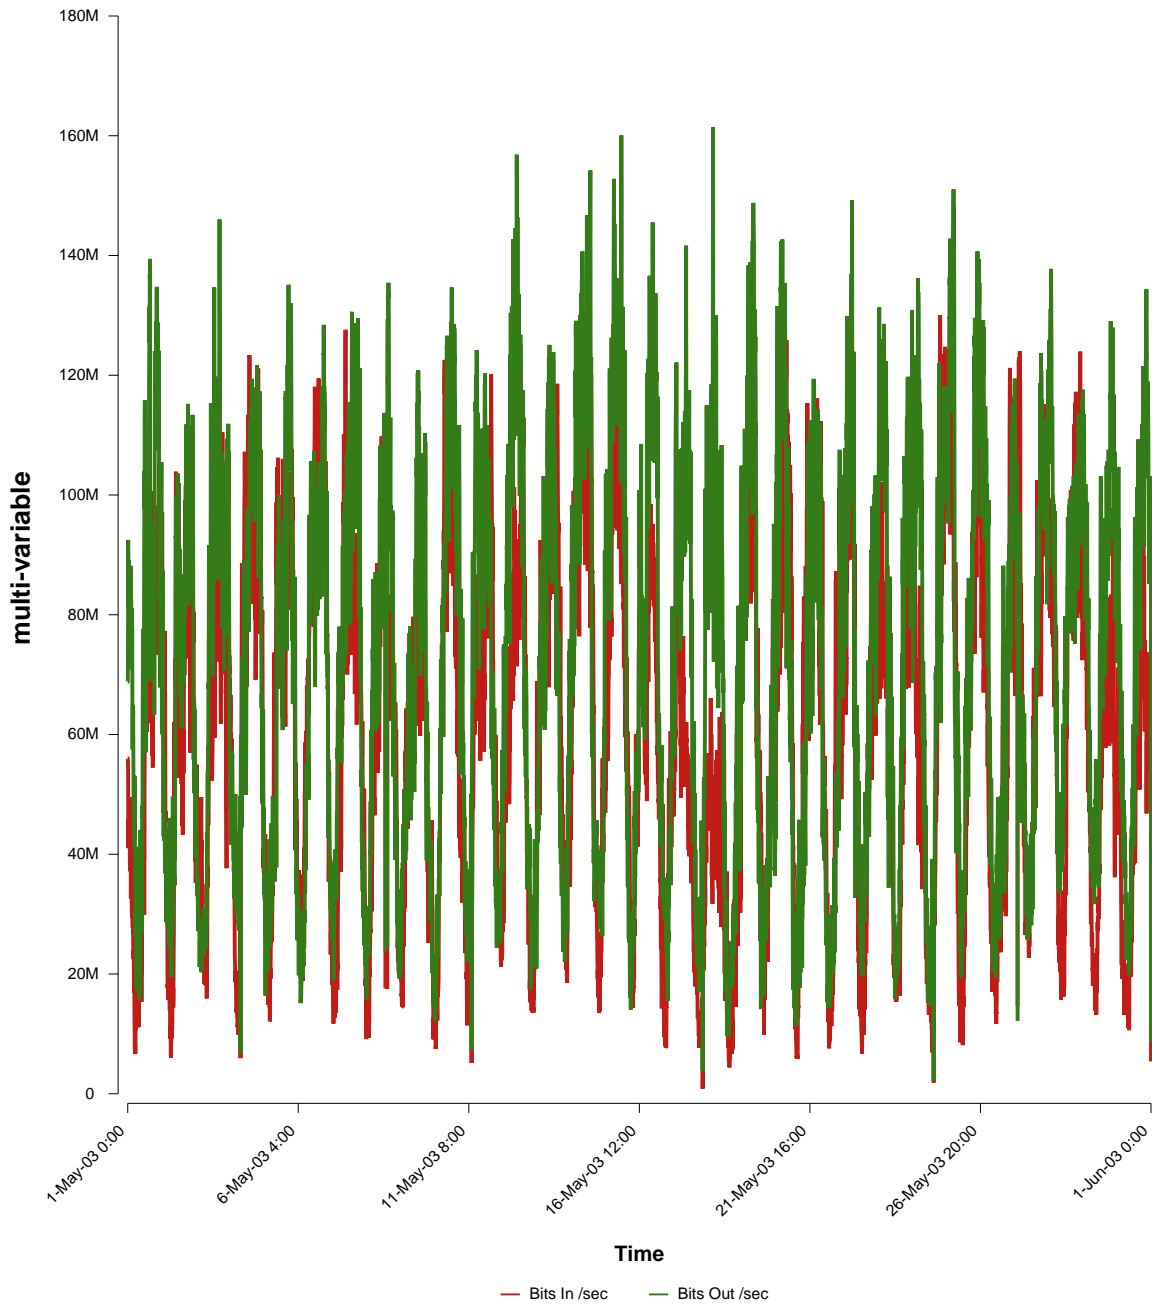

eHealth Trend Report

Divide by Time

SUNET-A-SUNDSVALL-MH

From: 2003/05/01 00:00
To: 2003/05/31 23:59

Created: 2003/06/02 06:30:26