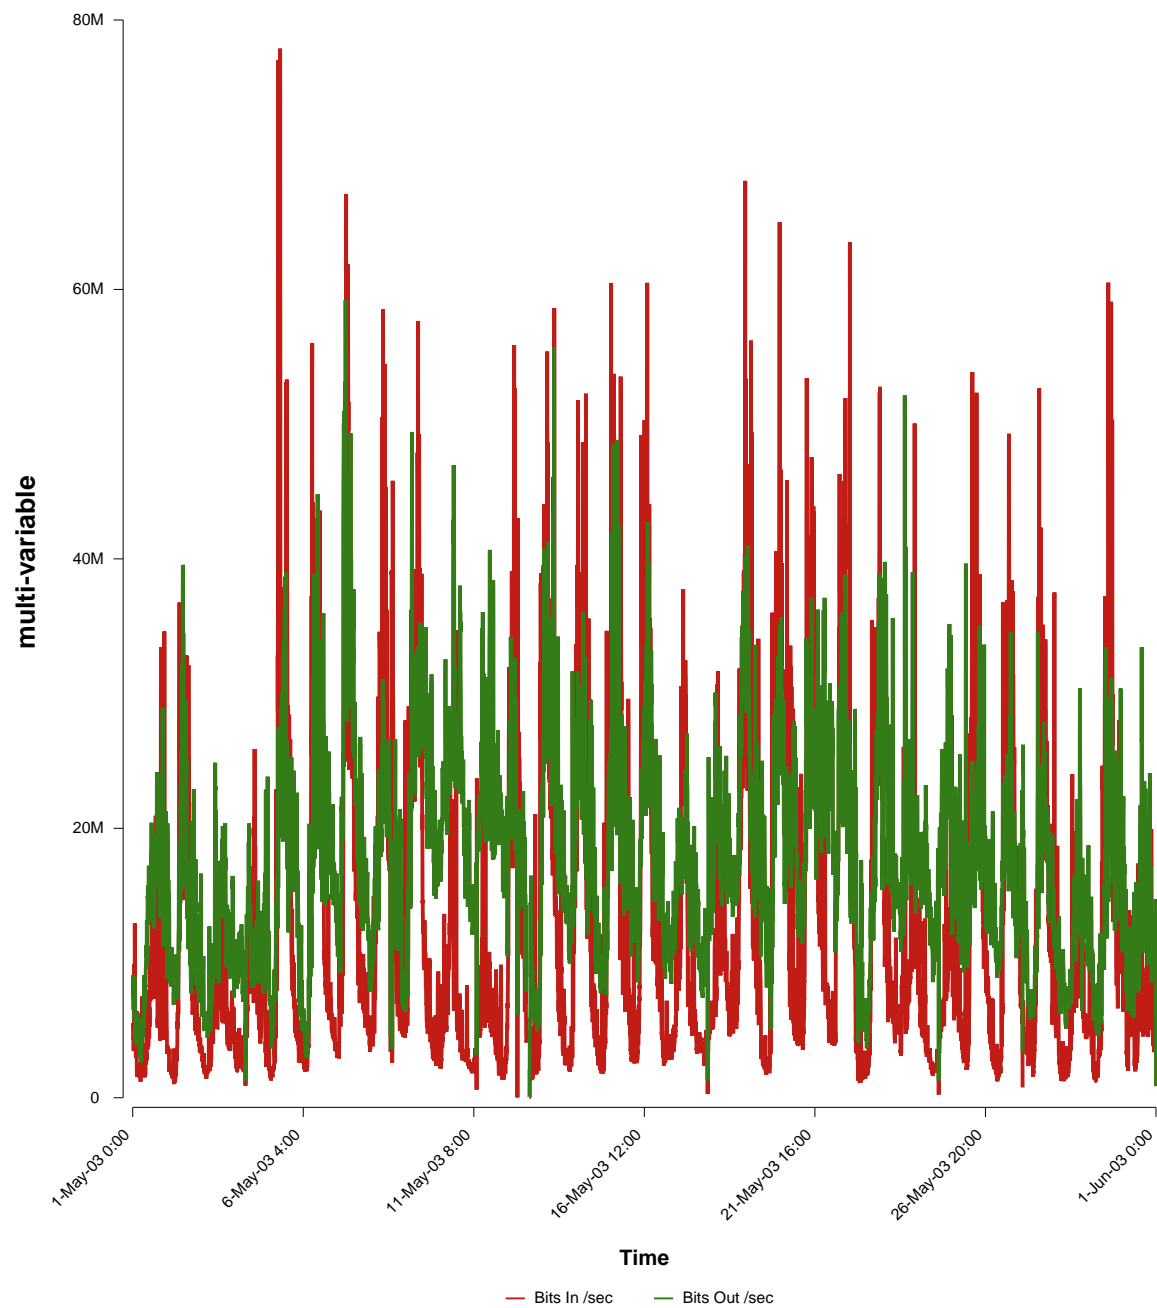

# eHealth Trend Report

Divide by Time

## SUNET-A-STHLM-SU

From: 2003/05/01 00:00  
To: 2003/05/31 23:59

Created: 2003/06/02 06:20:29