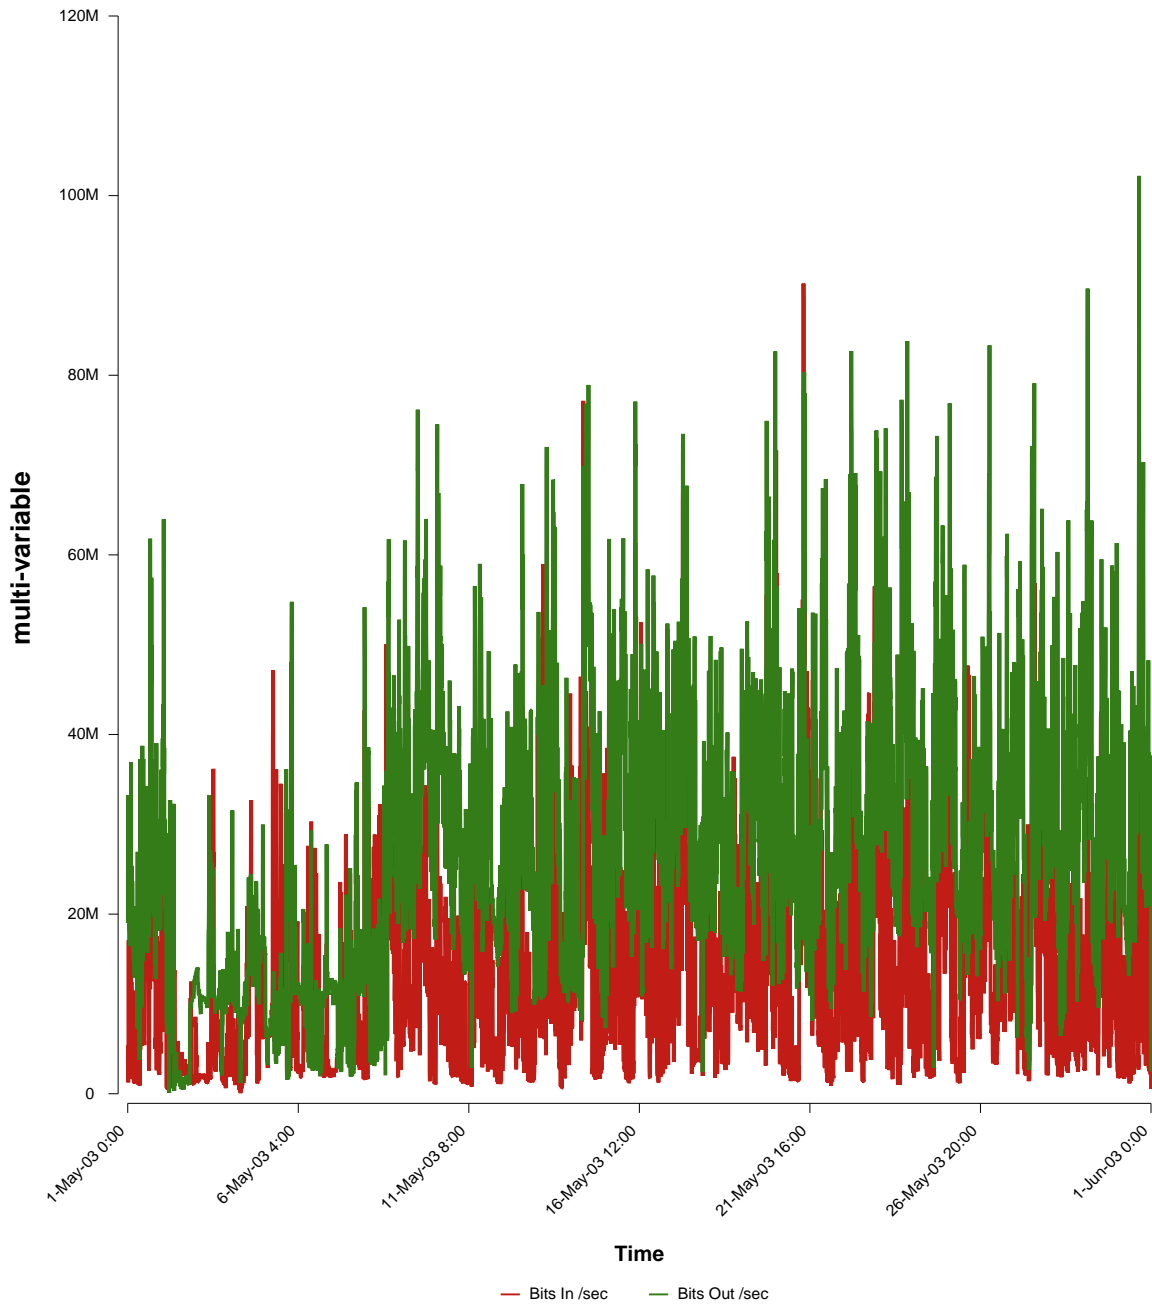

# eHealth Trend Report

Divide by Time

## SUNET-A-STHLM-SH

From: 2003/05/01 00:00  
To: 2003/05/31 23:59

Created: 2003/06/02 06:10:25