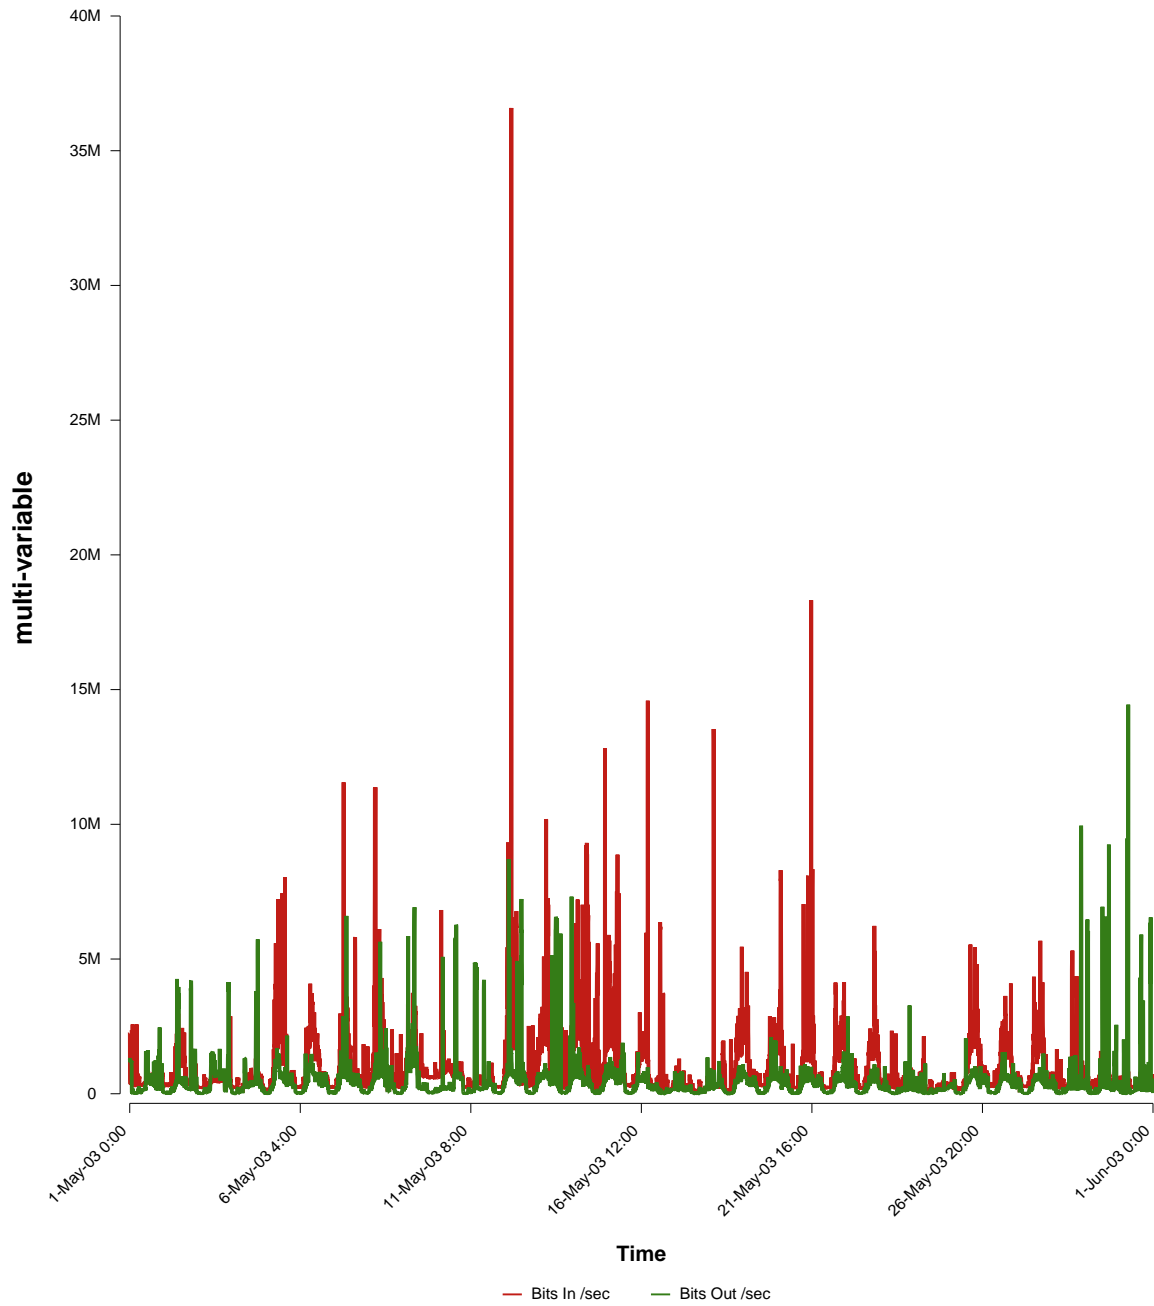

# eHealth Trend Report

Divide by Time

## SUNET-A-STHLM-LHS

From: 2003/05/01 00:00  
To: 2003/05/31 23:59

Created: 2003/06/02 06:02:18