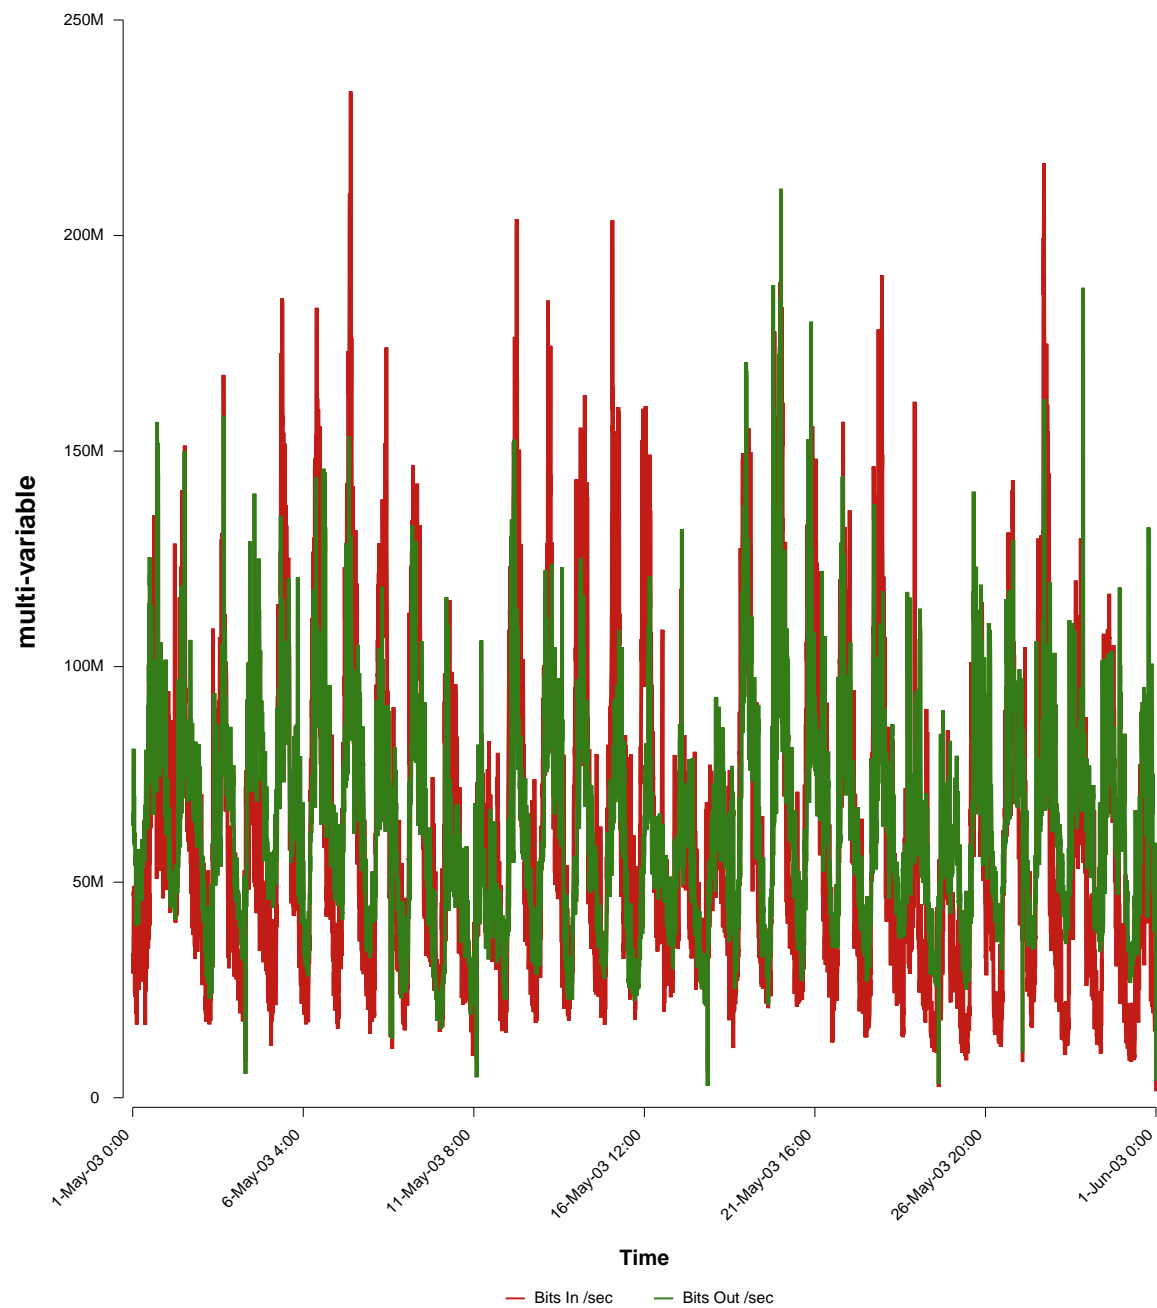

eHealth Trend Report

Divide by Time

SUNET-A-STHLM-KTH

From: 2003/05/01 00:00
To: 2003/05/31 23:59

Created: 2003/06/02 05:50:22