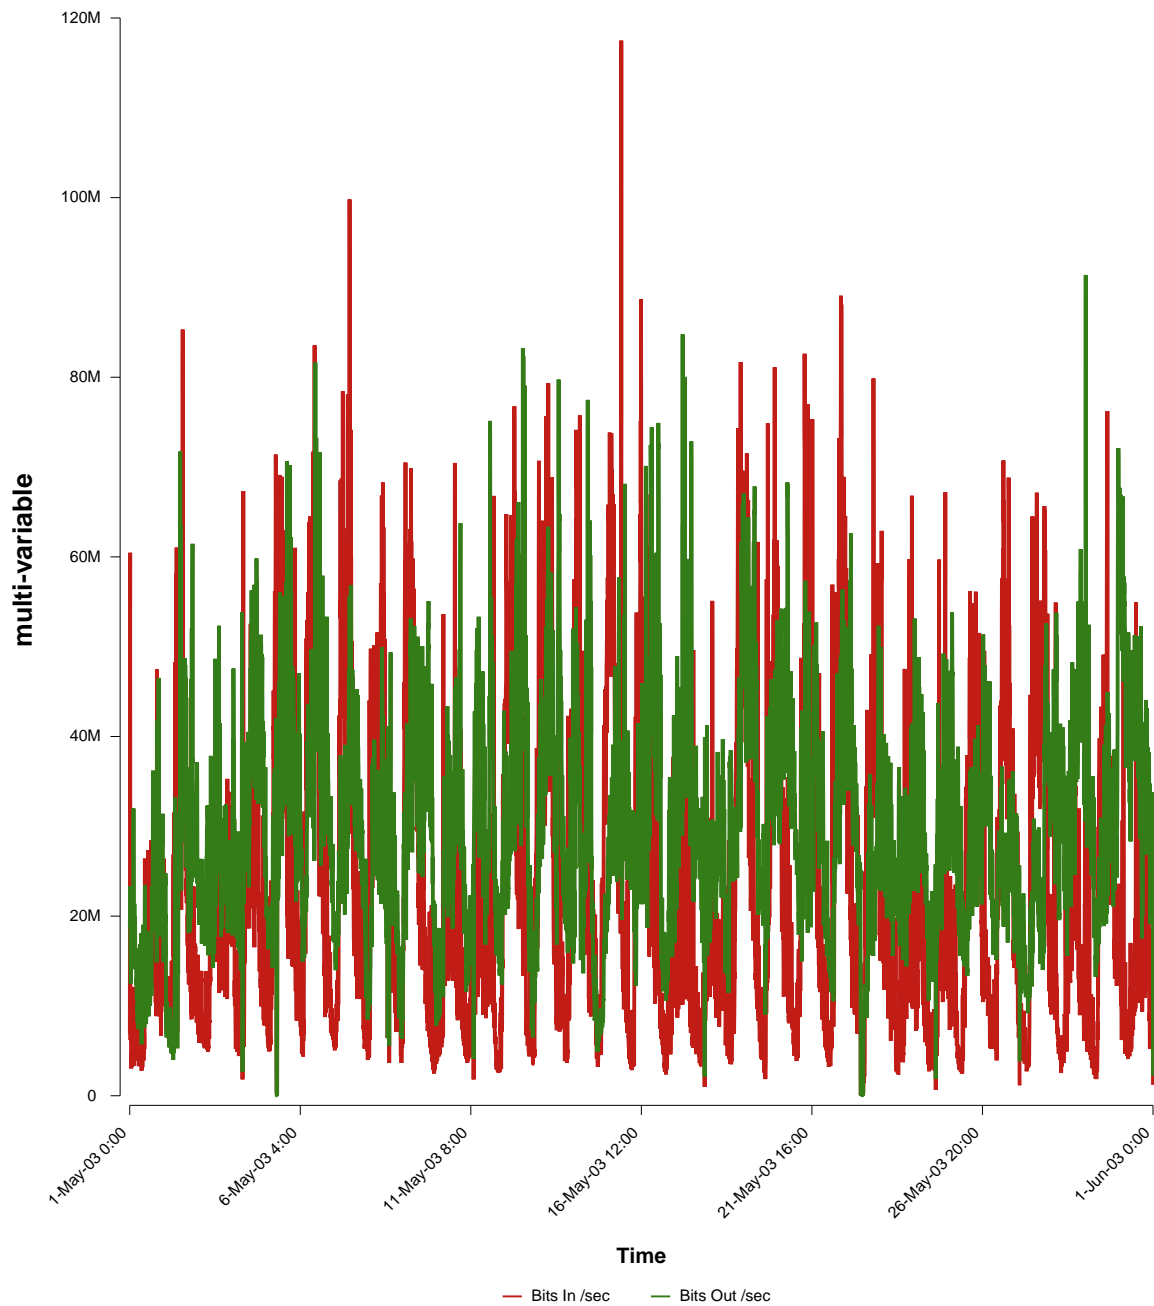

eHealth Trend Report

Divide by Time

SUNET-A-STHLM-KI

From: 2003/05/01 00:00
To: 2003/05/31 23:59

Created: 2003/06/02 05:40:21