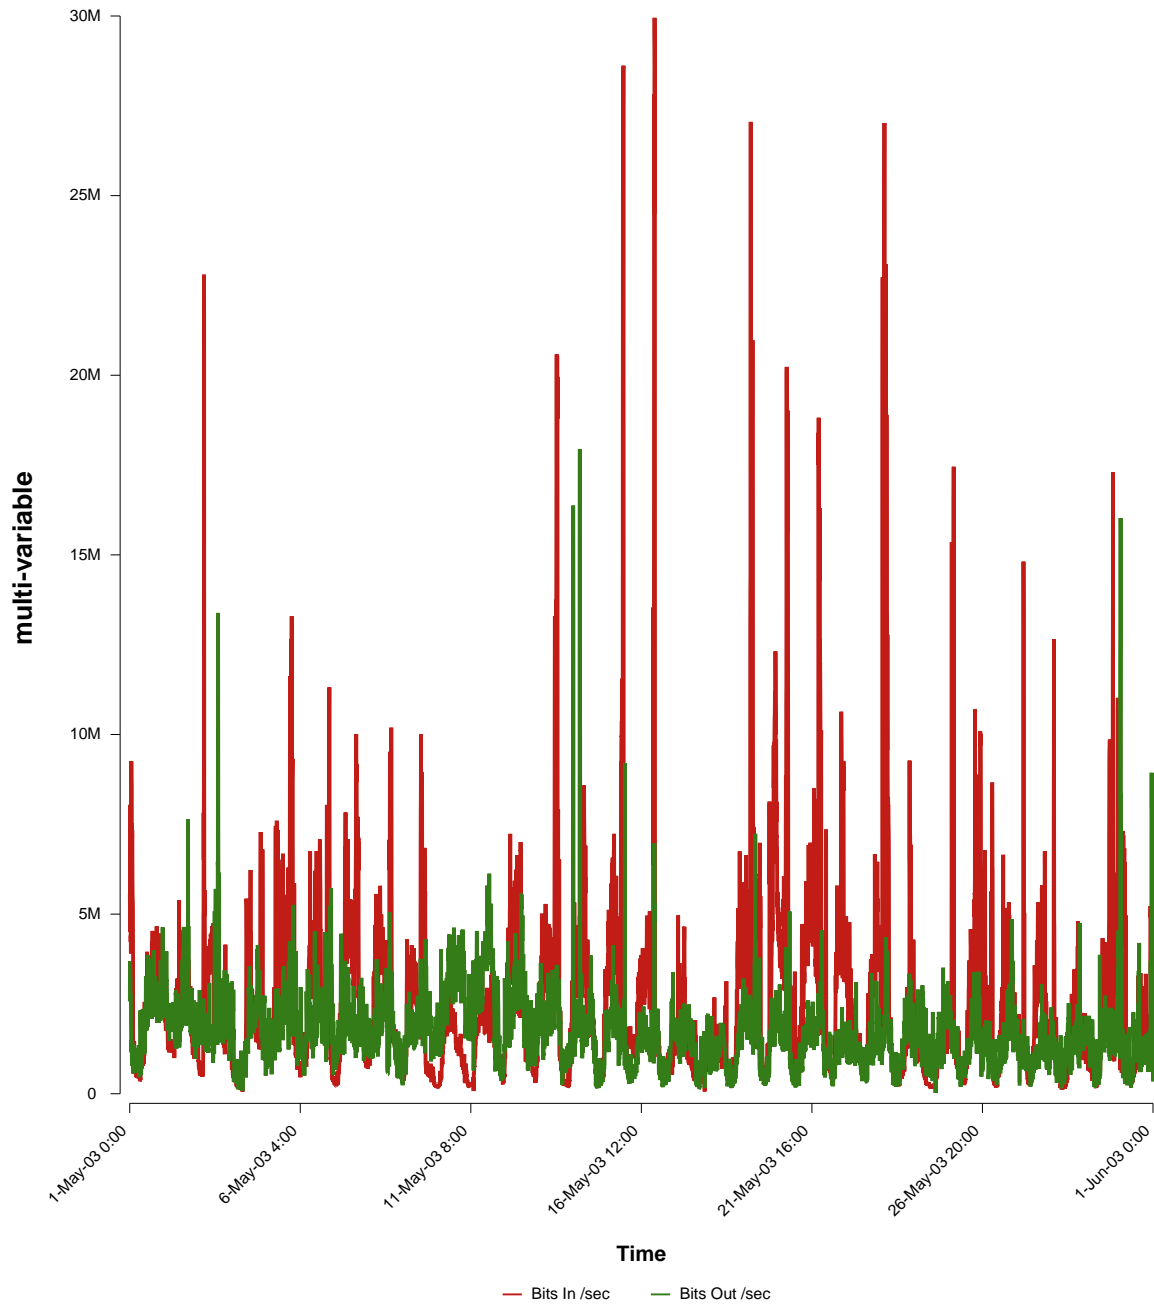

# eHealth Trend Report

Divide by Time

## SUNET-A-STHLM-HHS

From: 2003/05/01 00:00  
To: 2003/05/31 23:59

Created: 2003/06/02 05:30:21