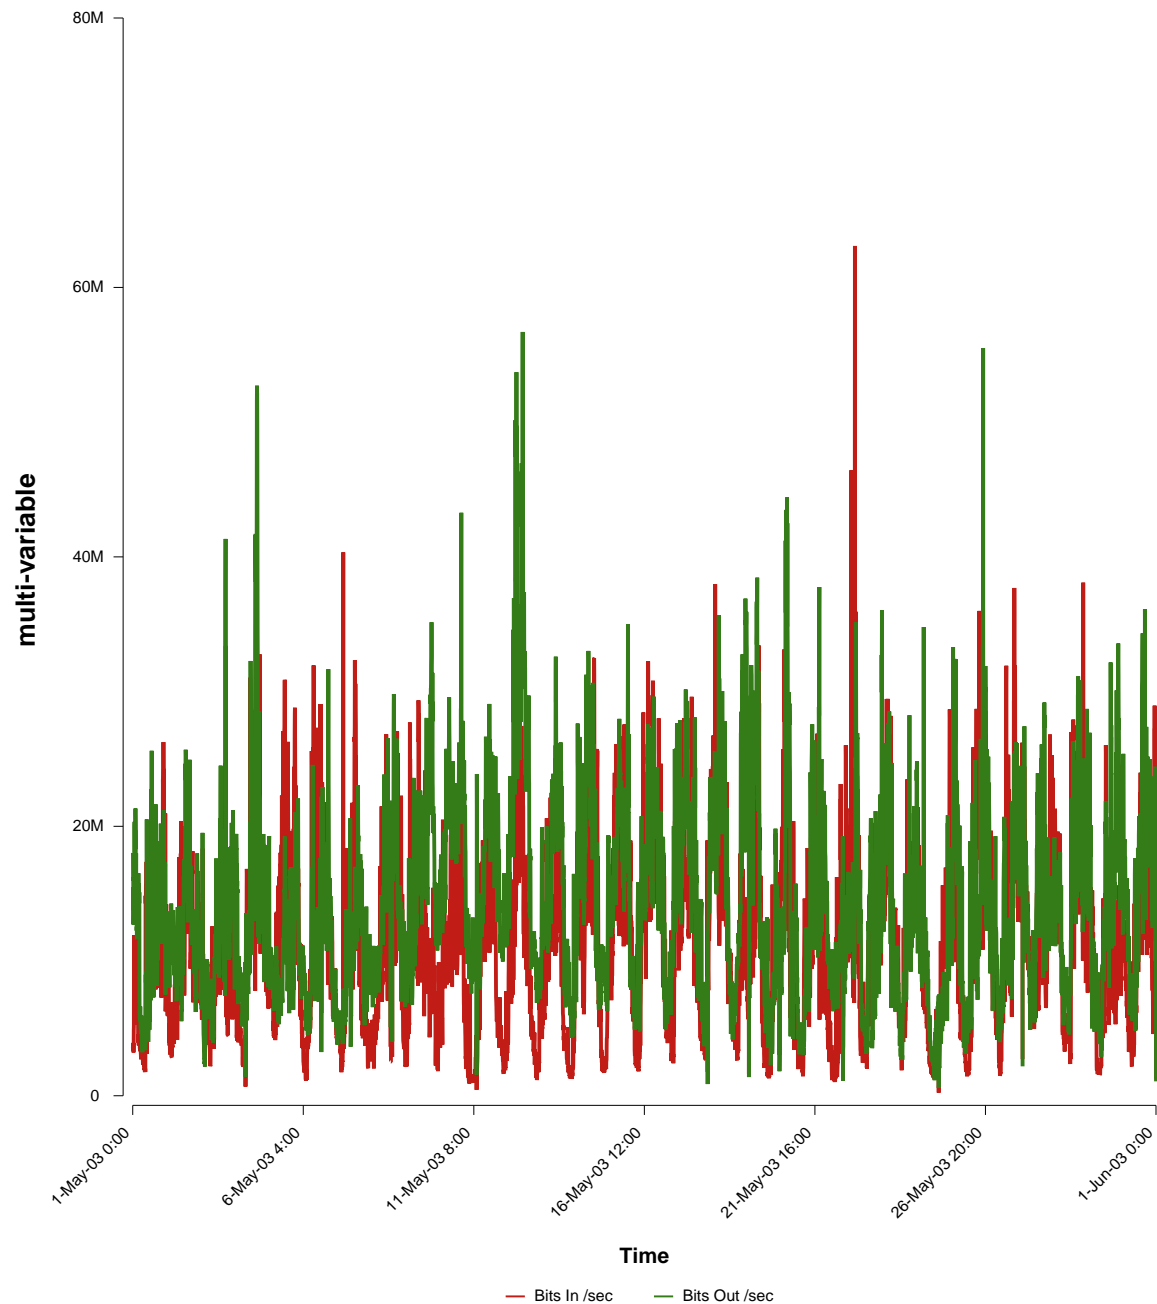

# eHealth Trend Report

Divide by Time

## SUNET-A-SKOVDE-HIS

From: 2003/05/01 00:00  
To: 2003/05/31 23:59

Created: 2003/06/02 05:20:25