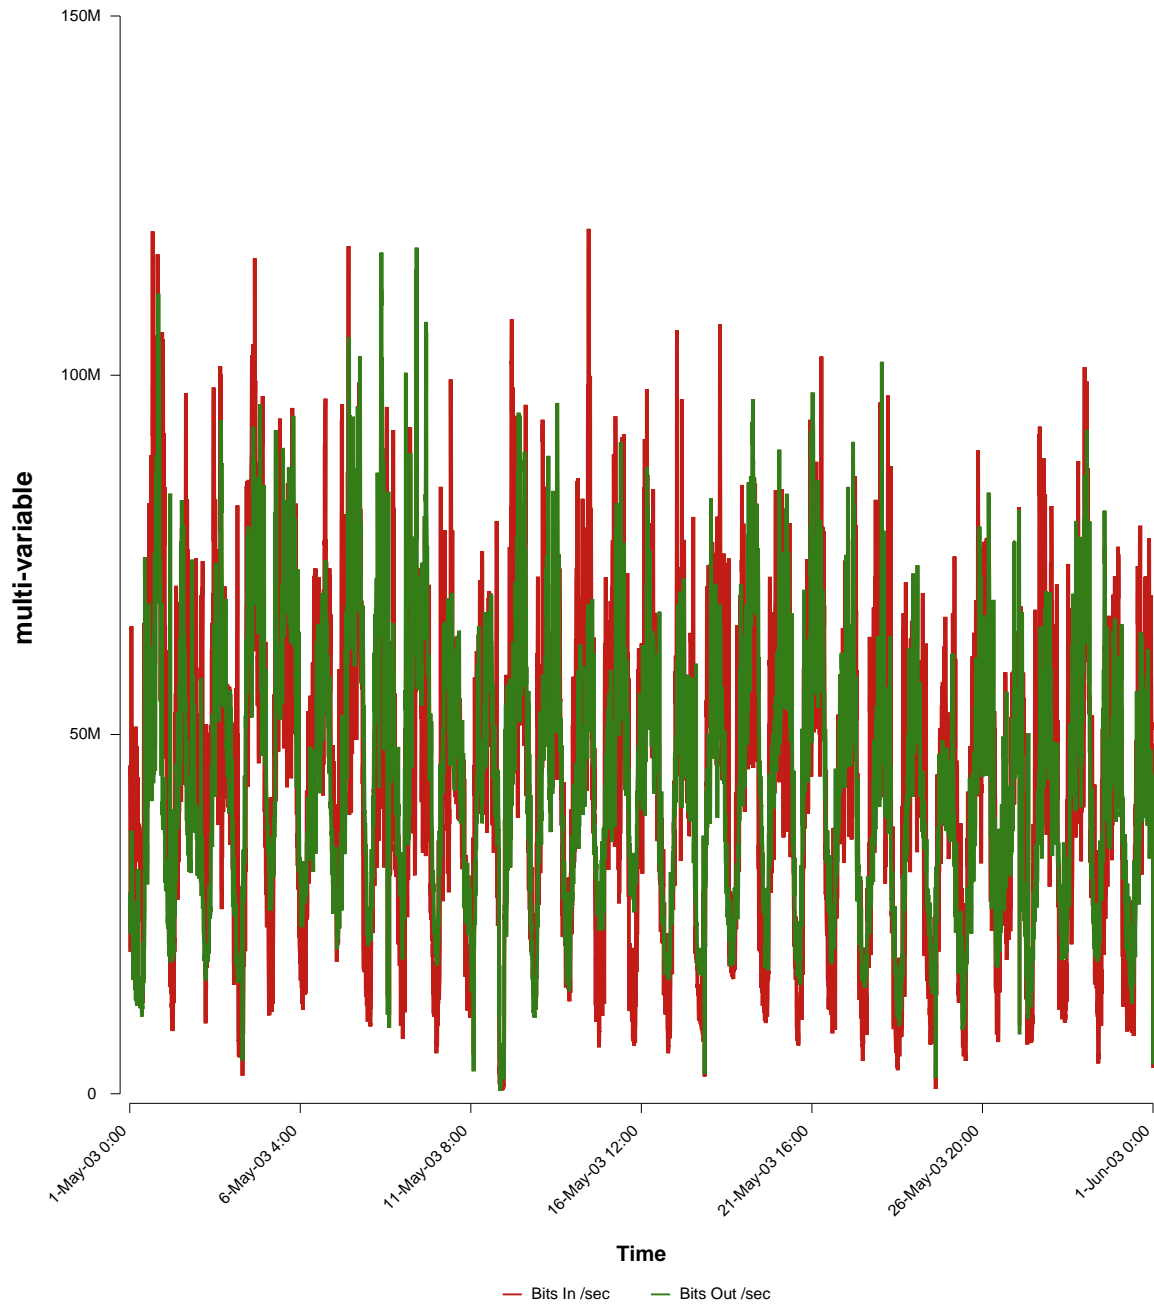

eHealth Trend Report

Divide by Time

SUNET-A-RONNEBY-BTH

From: 2003/05/01 00:00
To: 2003/05/31 23:59

Created: 2003/06/02 05:10:21