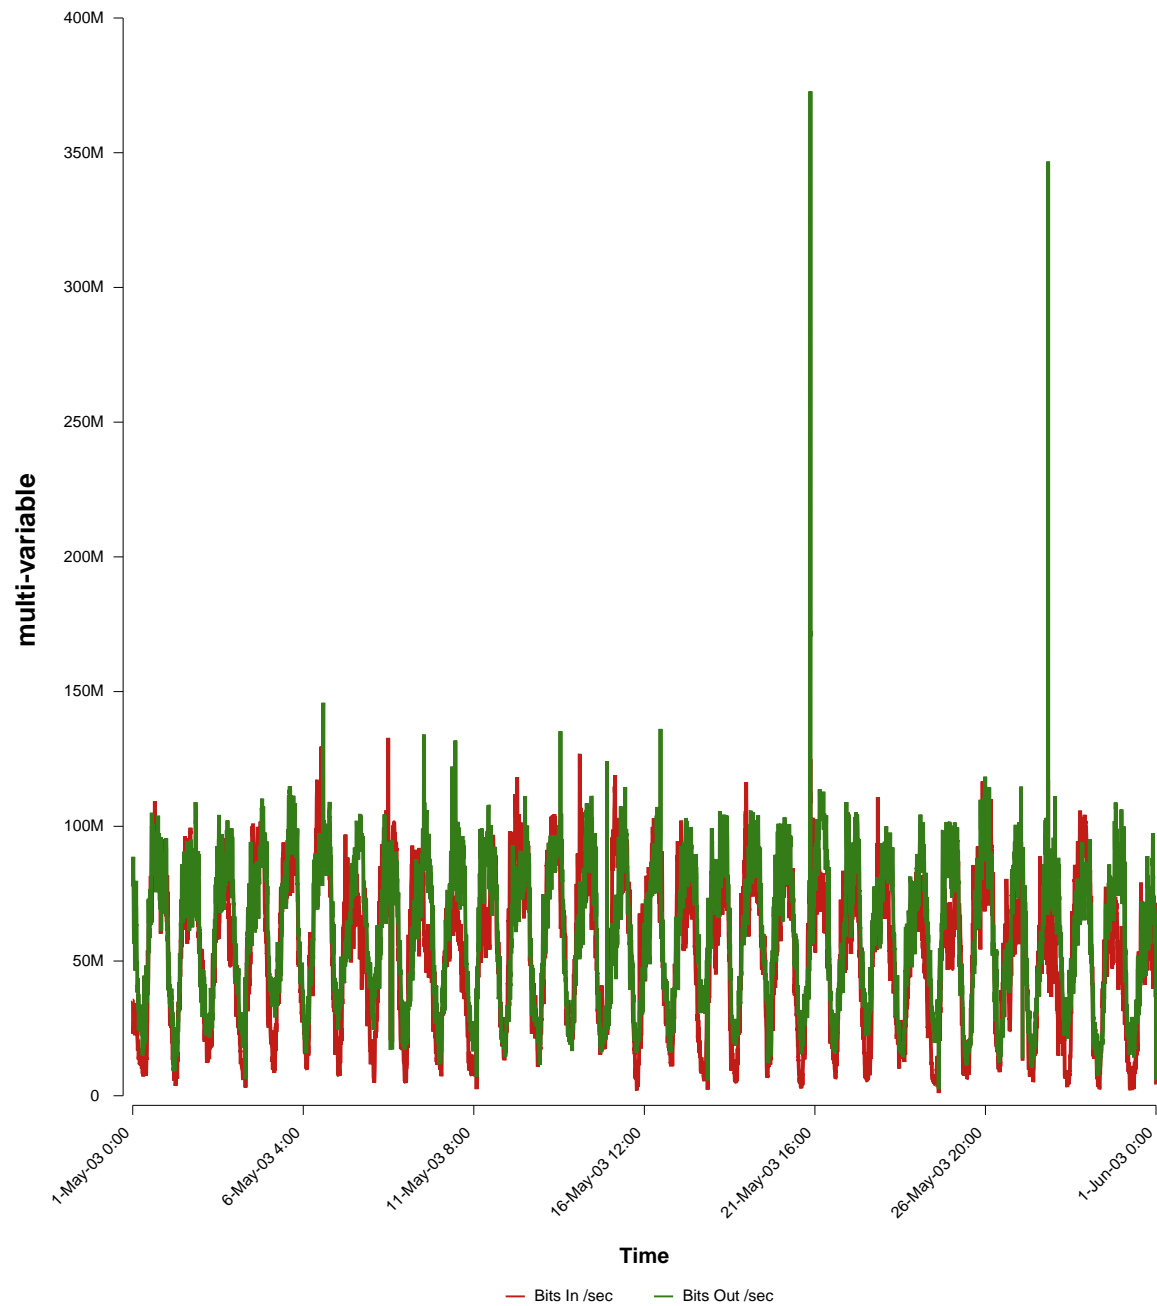

eHealth Trend Report

Divide by Time

SUNET-A-OREBRO-ORU

From: 2003/05/01 00:00
To: 2003/05/31 23:59

Created: 2003/06/02 05:00:29