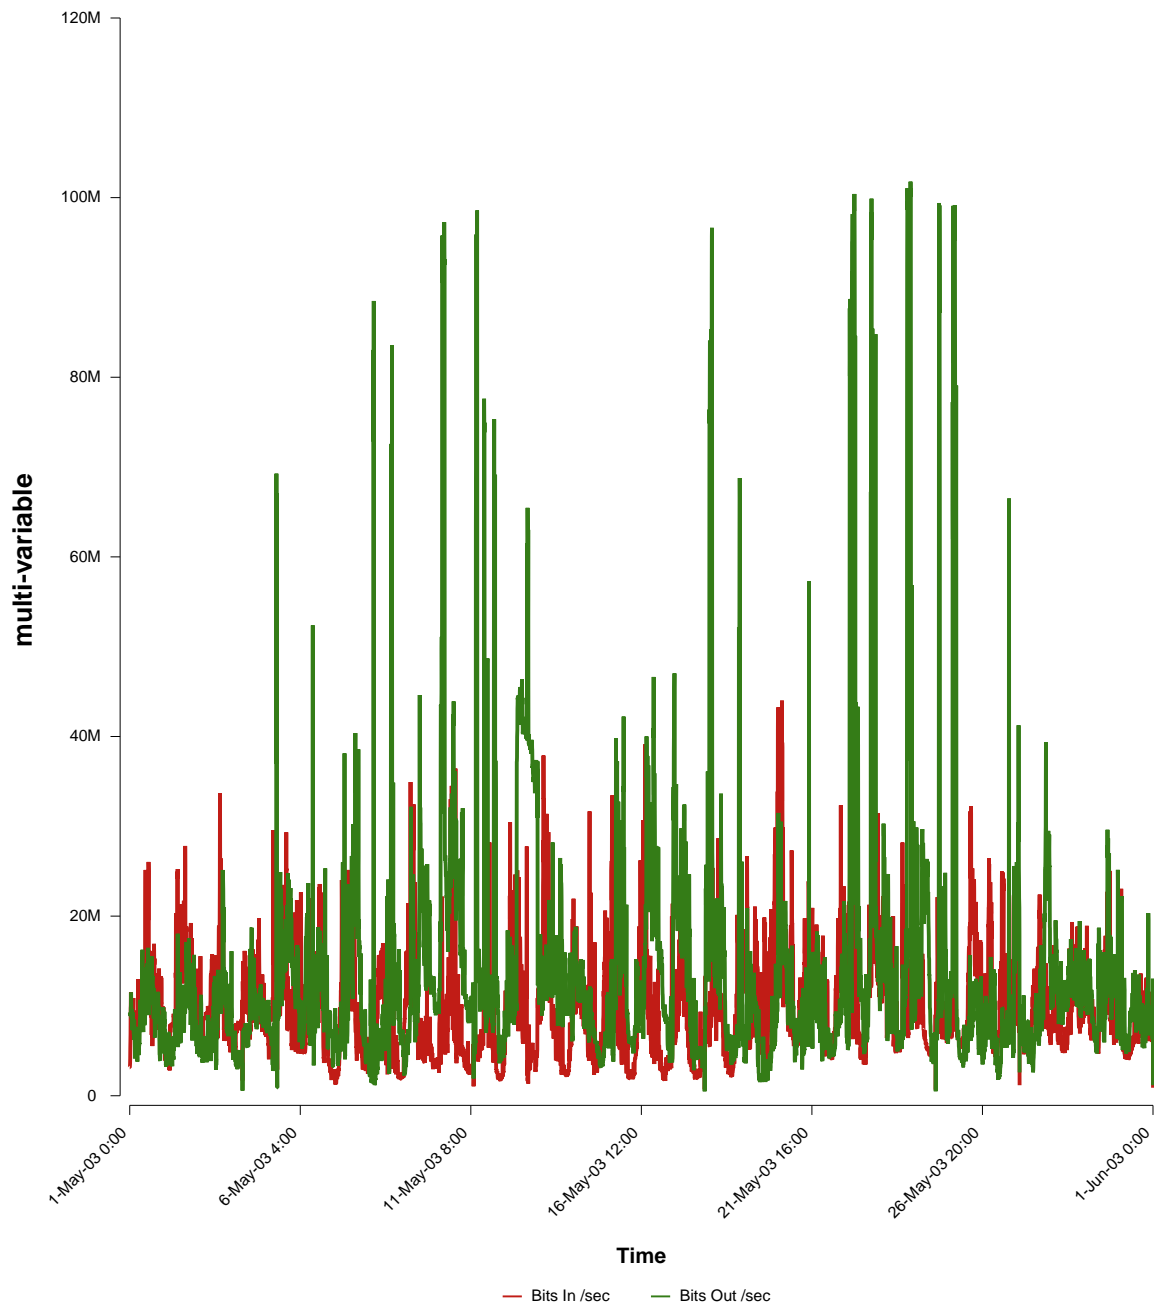

eHealth Trend Report

Divide by Time

SUNET-A-MALMO-MAH

From: 2003/05/01 00:00
To: 2003/05/31 23:59

Created: 2003/06/02 04:50:24