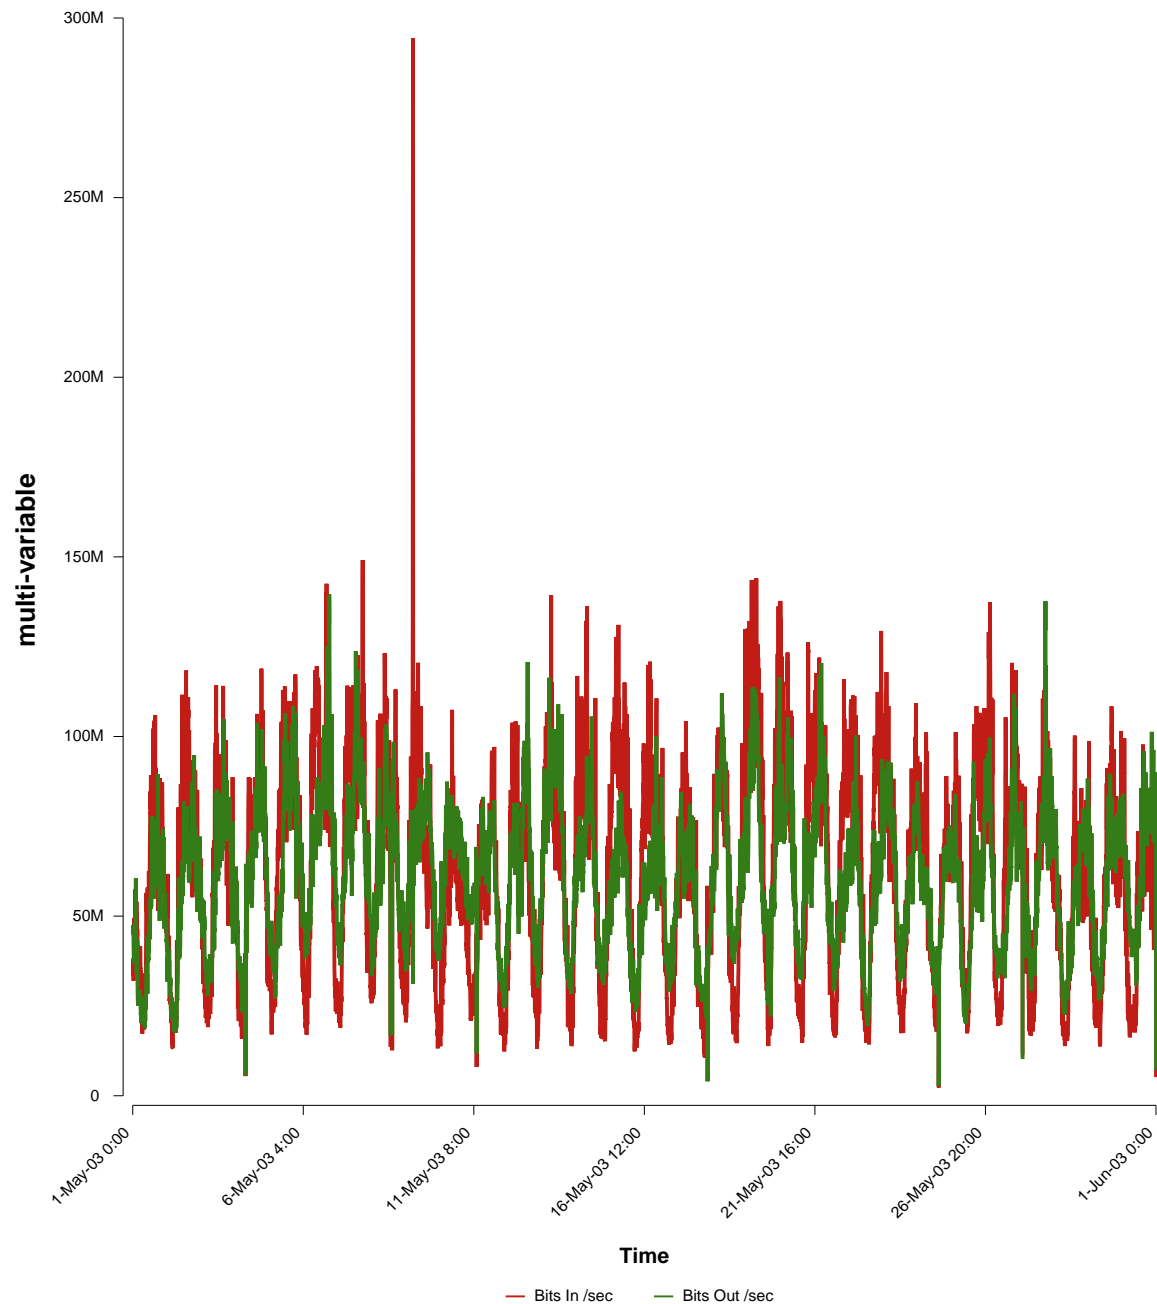

eHealth Trend Report

Divide by Time

SUNET-A-LUND-LU

From: 2003/05/01 00:00
To: 2003/05/31 23:59

Created: 2003/06/02 04:50:24