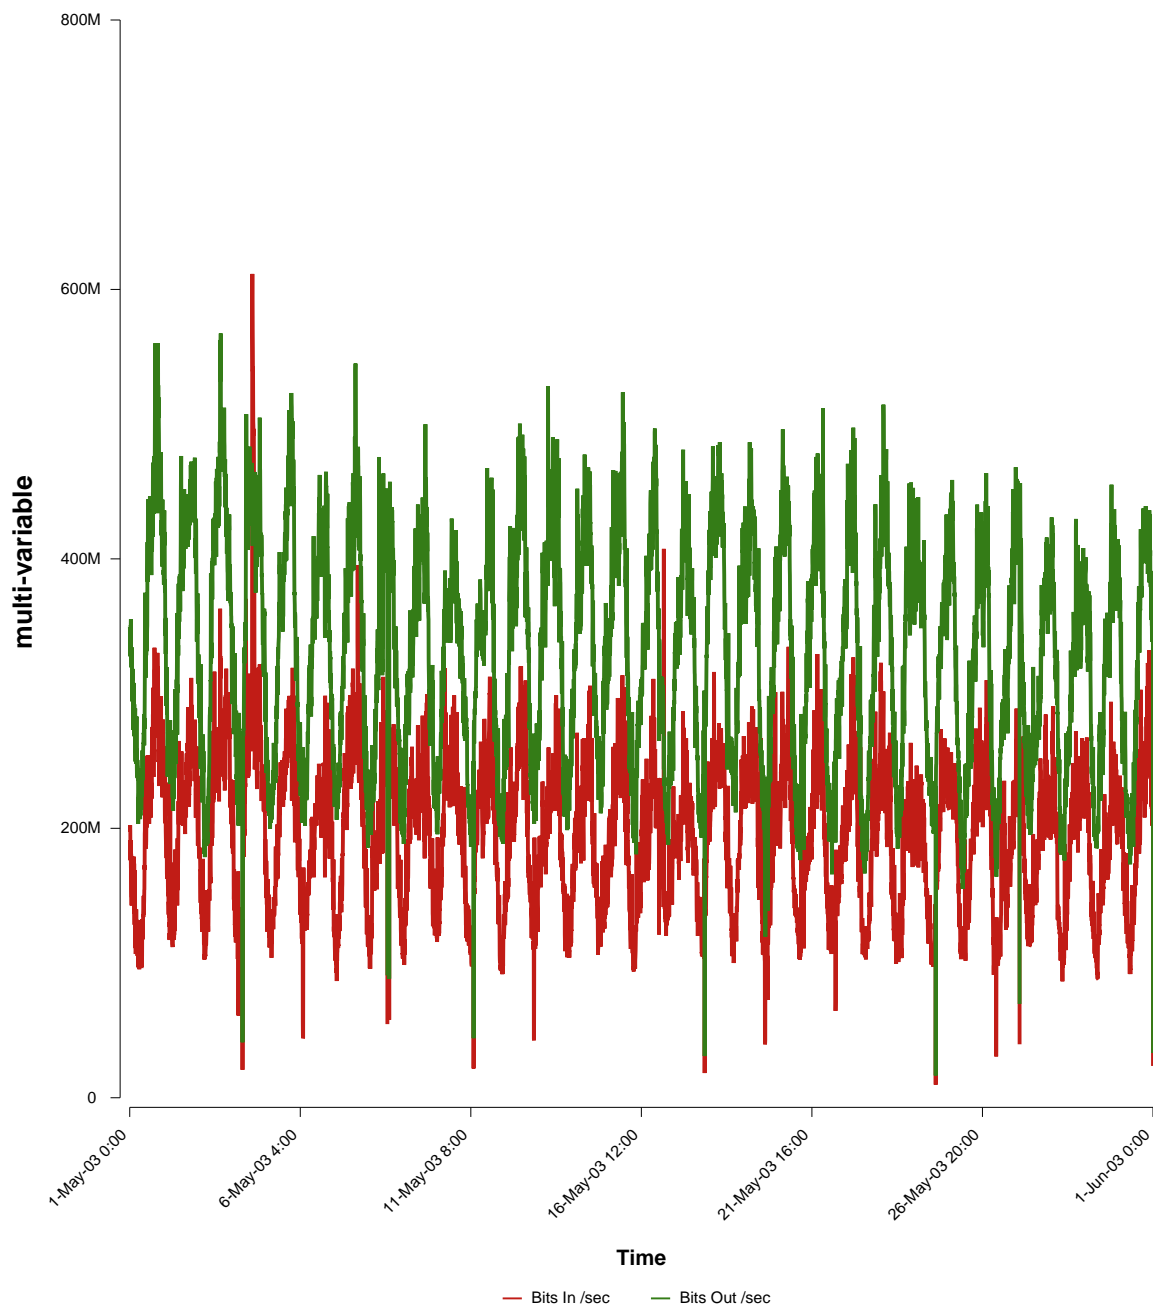

eHealth Trend Report

Divide by Time

SUNET-A-LULEA-LTU

From: 2003/05/01 00:00
To: 2003/05/31 23:59

Created: 2003/06/02 04:45:21