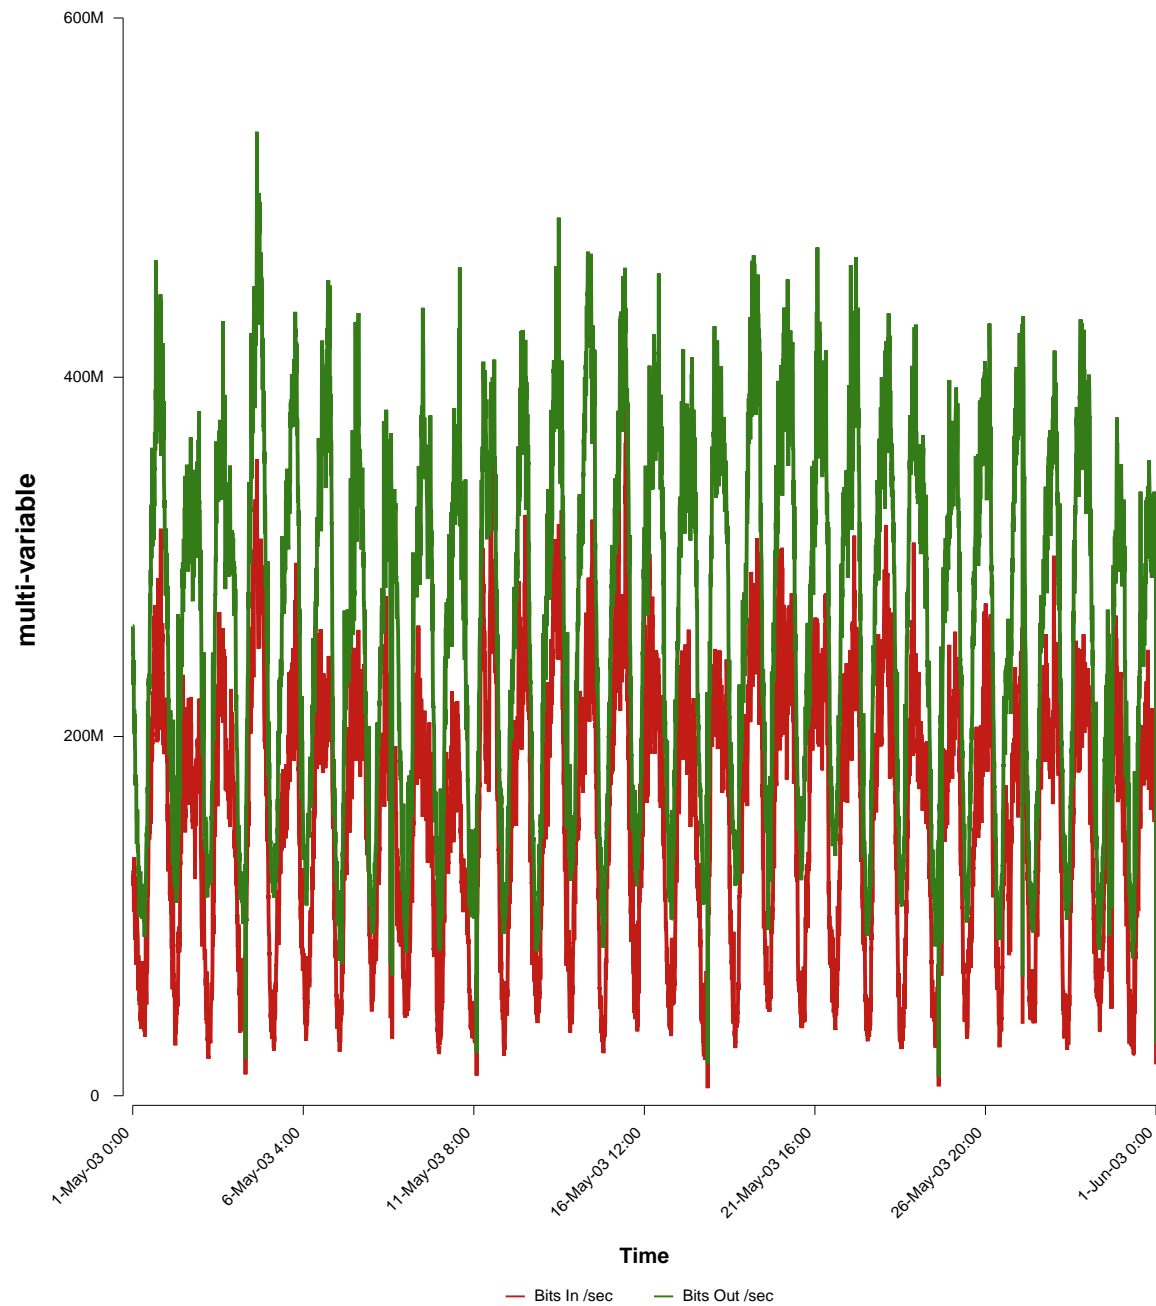

eHealth Trend Report

Divide by Time

SUNET-A-LINKOPING-LIU

From: 2003/05/01 00:00
To: 2003/05/31 23:59

Created: 2003/06/02 04:30:19