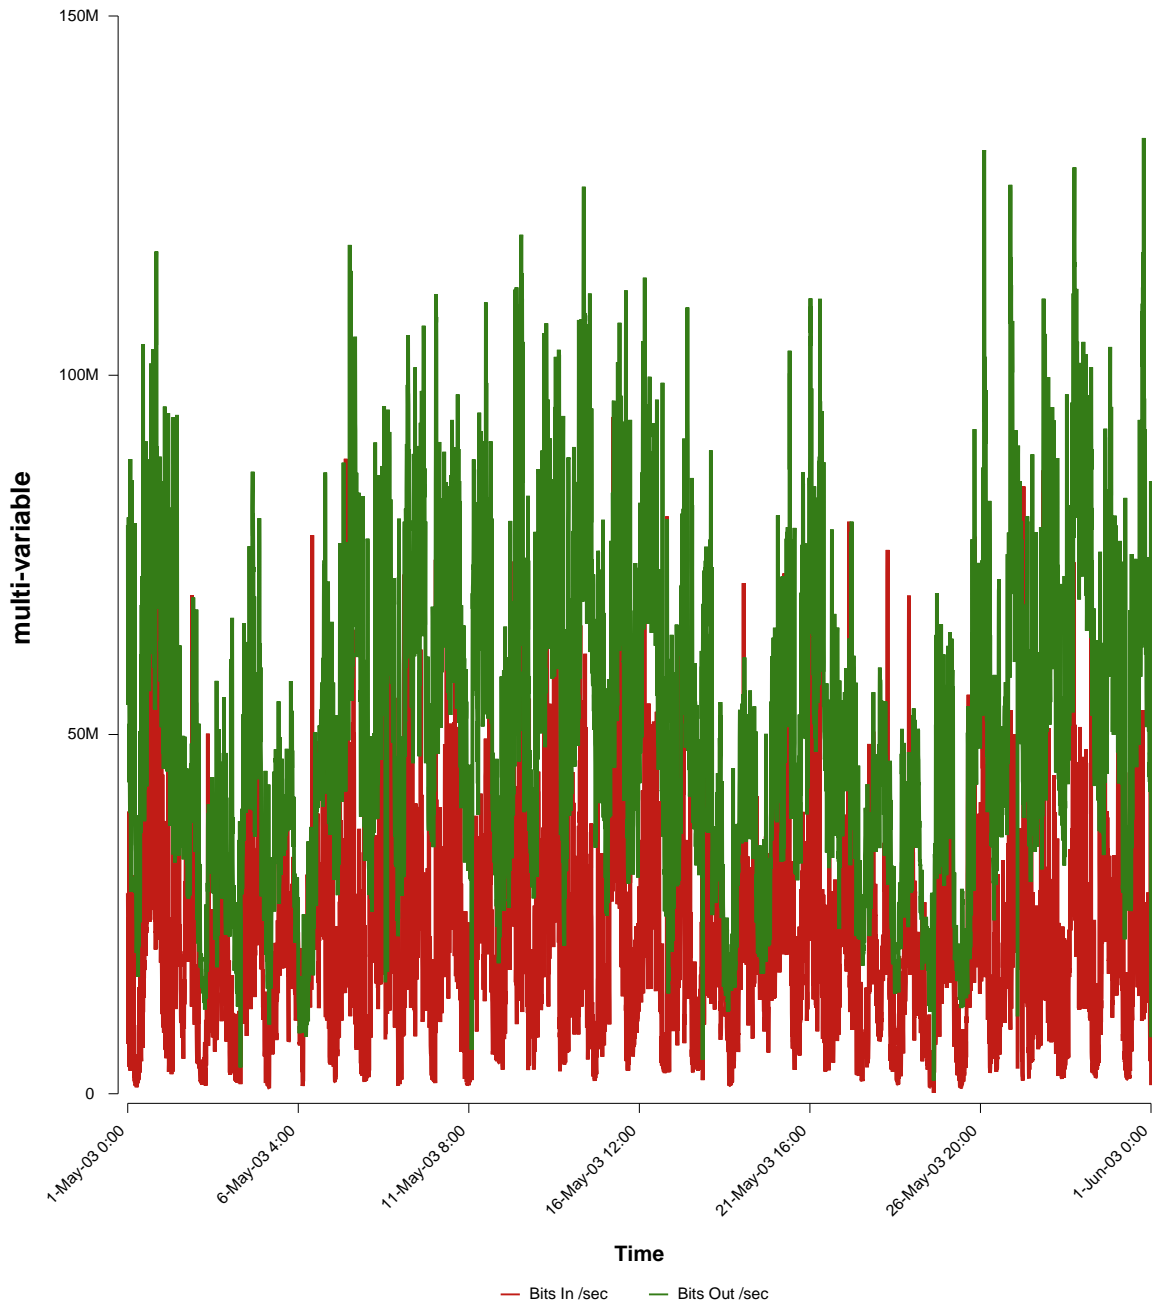

eHealth Trend Report

Divide by Time

SUNET-A-KRISTIANSTAD-HKR

From: 2003/05/01 00:00
To: 2003/05/31 23:59

Created: 2003/06/02 04:20:23