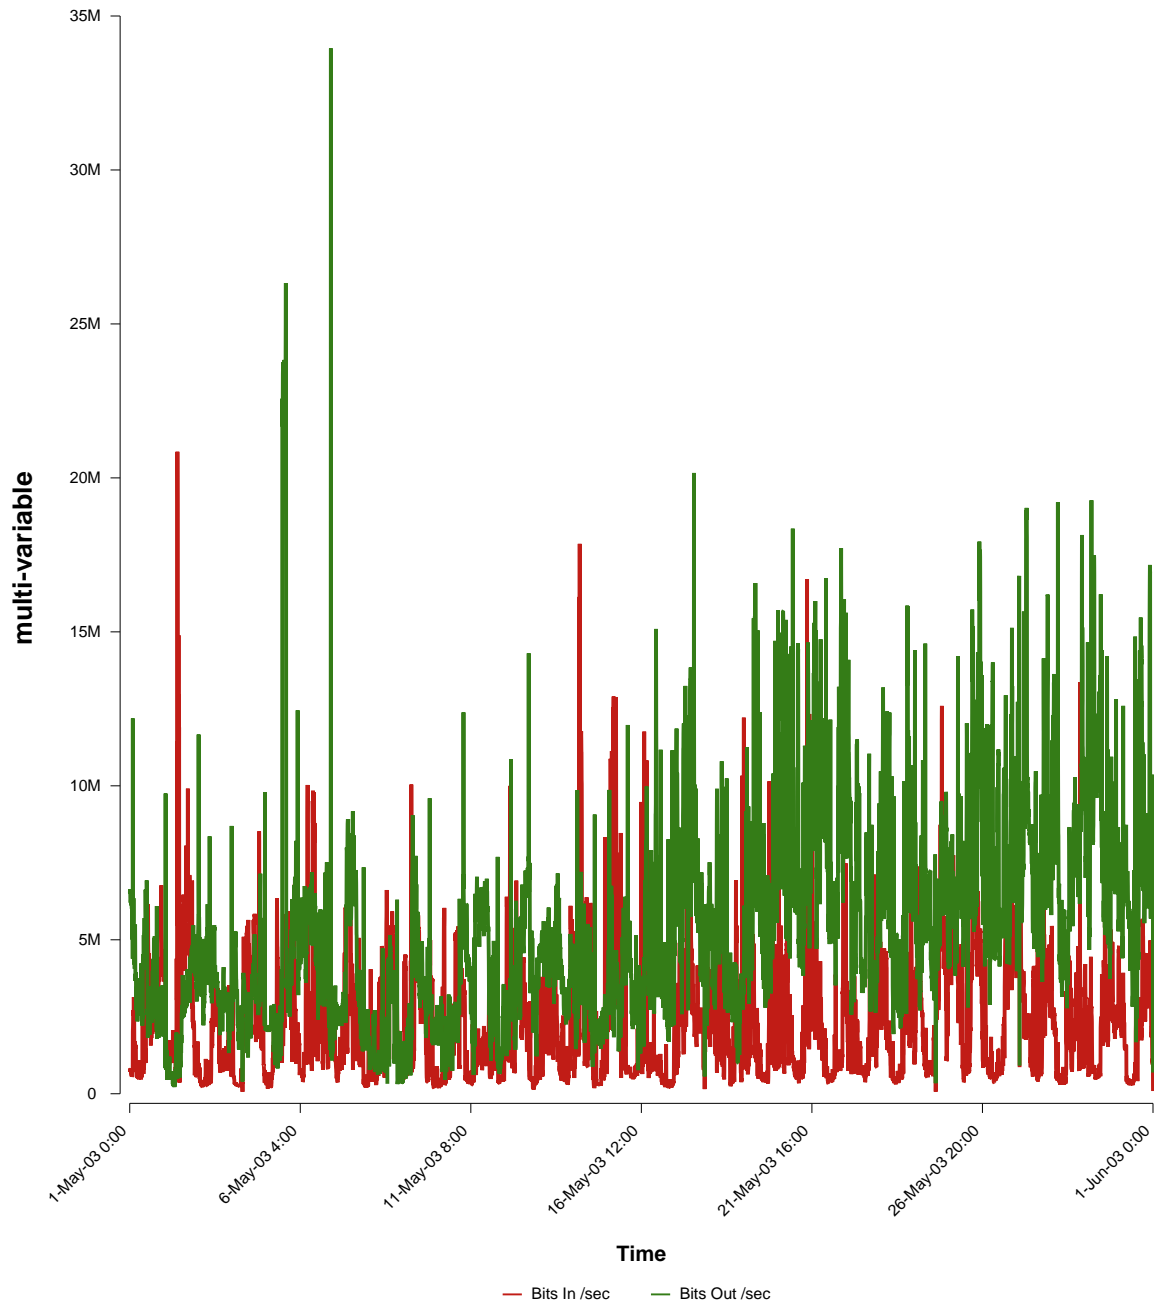

eHealth Trend Report

Divide by Time

SUNET-A-KIRUNA-IRF

From: 2003/05/01 00:00
To: 2003/05/31 23:59

Created: 2003/06/02 04:10:19