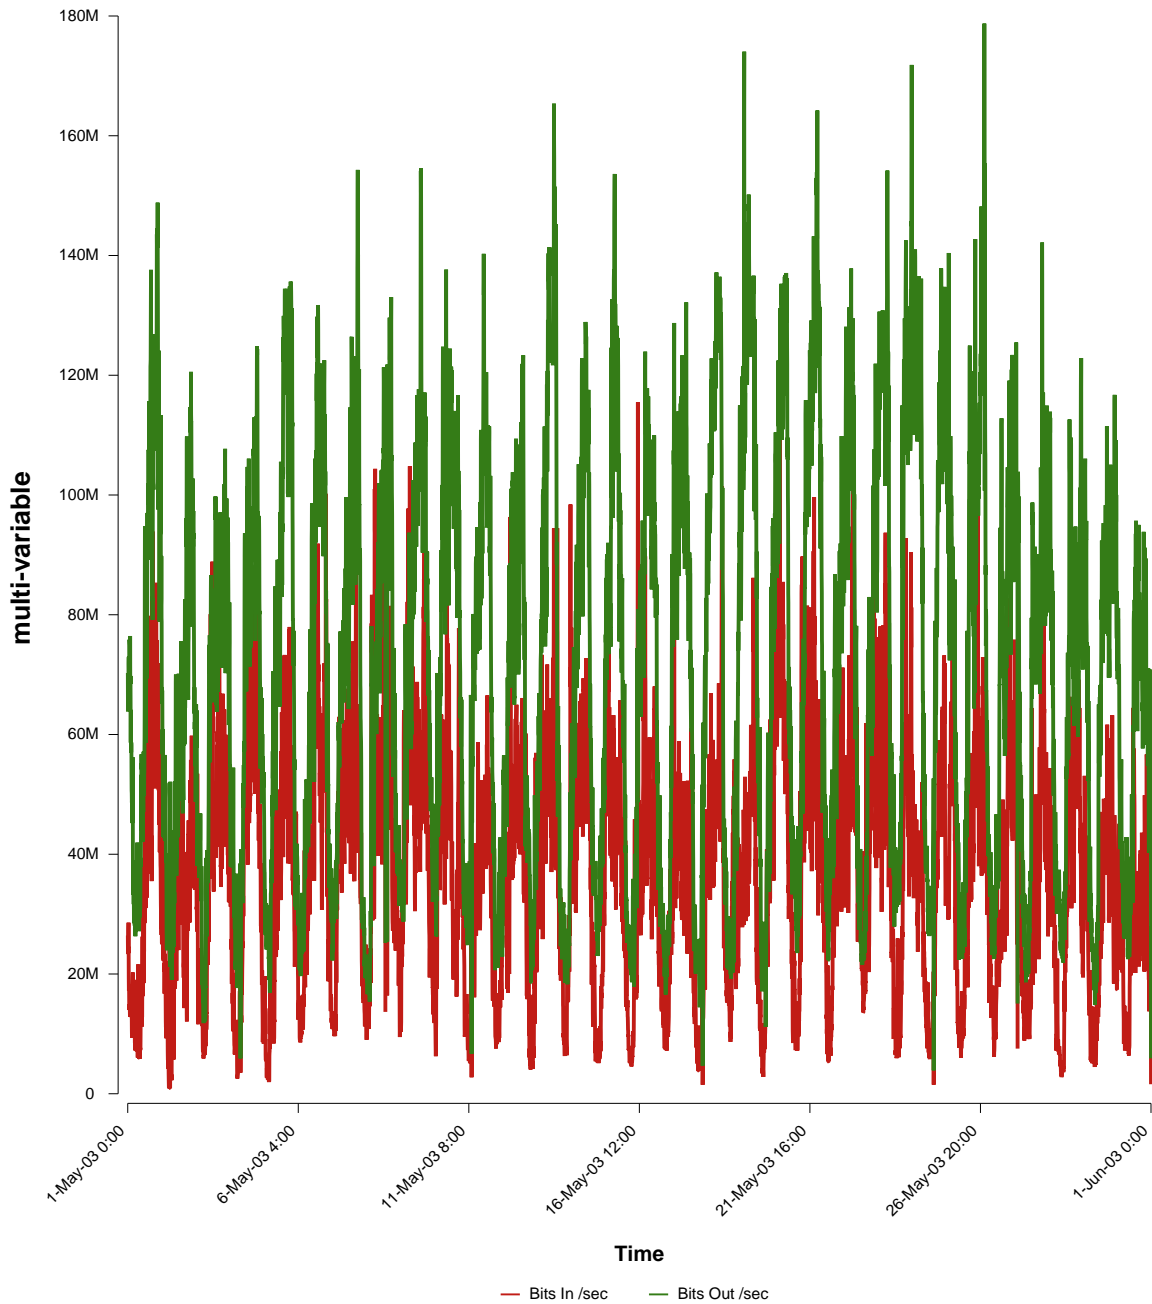

eHealth Trend Report

Divide by Time

SUNET-A-KARLSTAD-KAU

From: 2003/05/01 00:00
To: 2003/05/31 23:59

Created: 2003/06/02 04:00:19