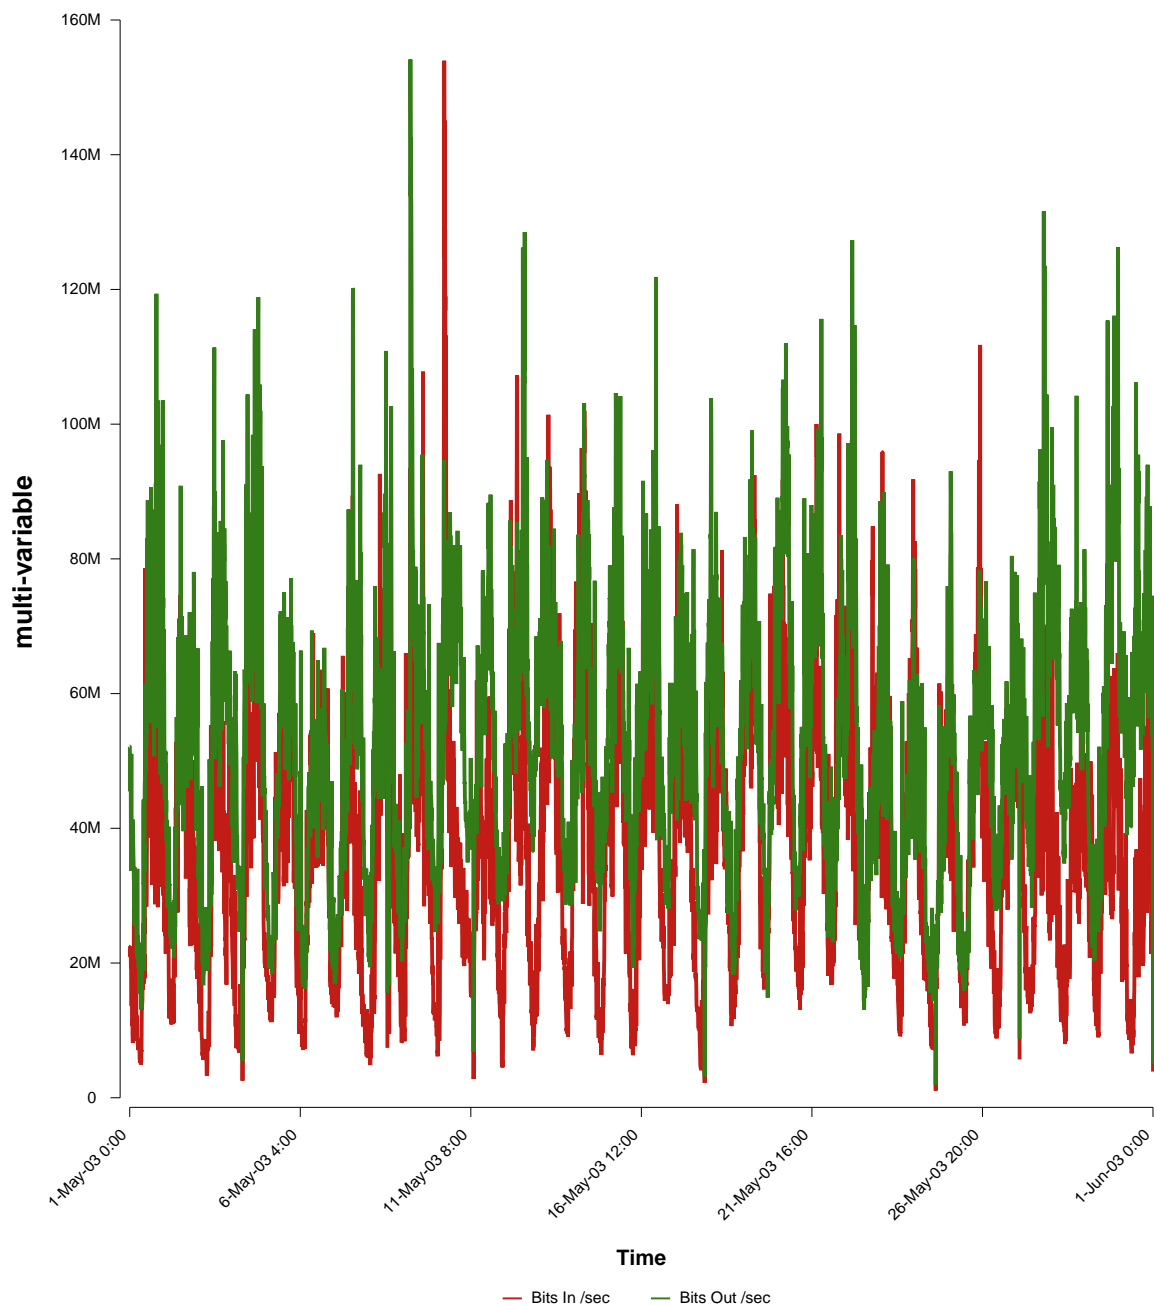

eHealth Trend Report

Divide by Time

SUNET-A-JONKOPING-HJ

From: 2003/05/01 00:00
To: 2003/05/31 23:59

Created: 2003/06/02 03:40:22