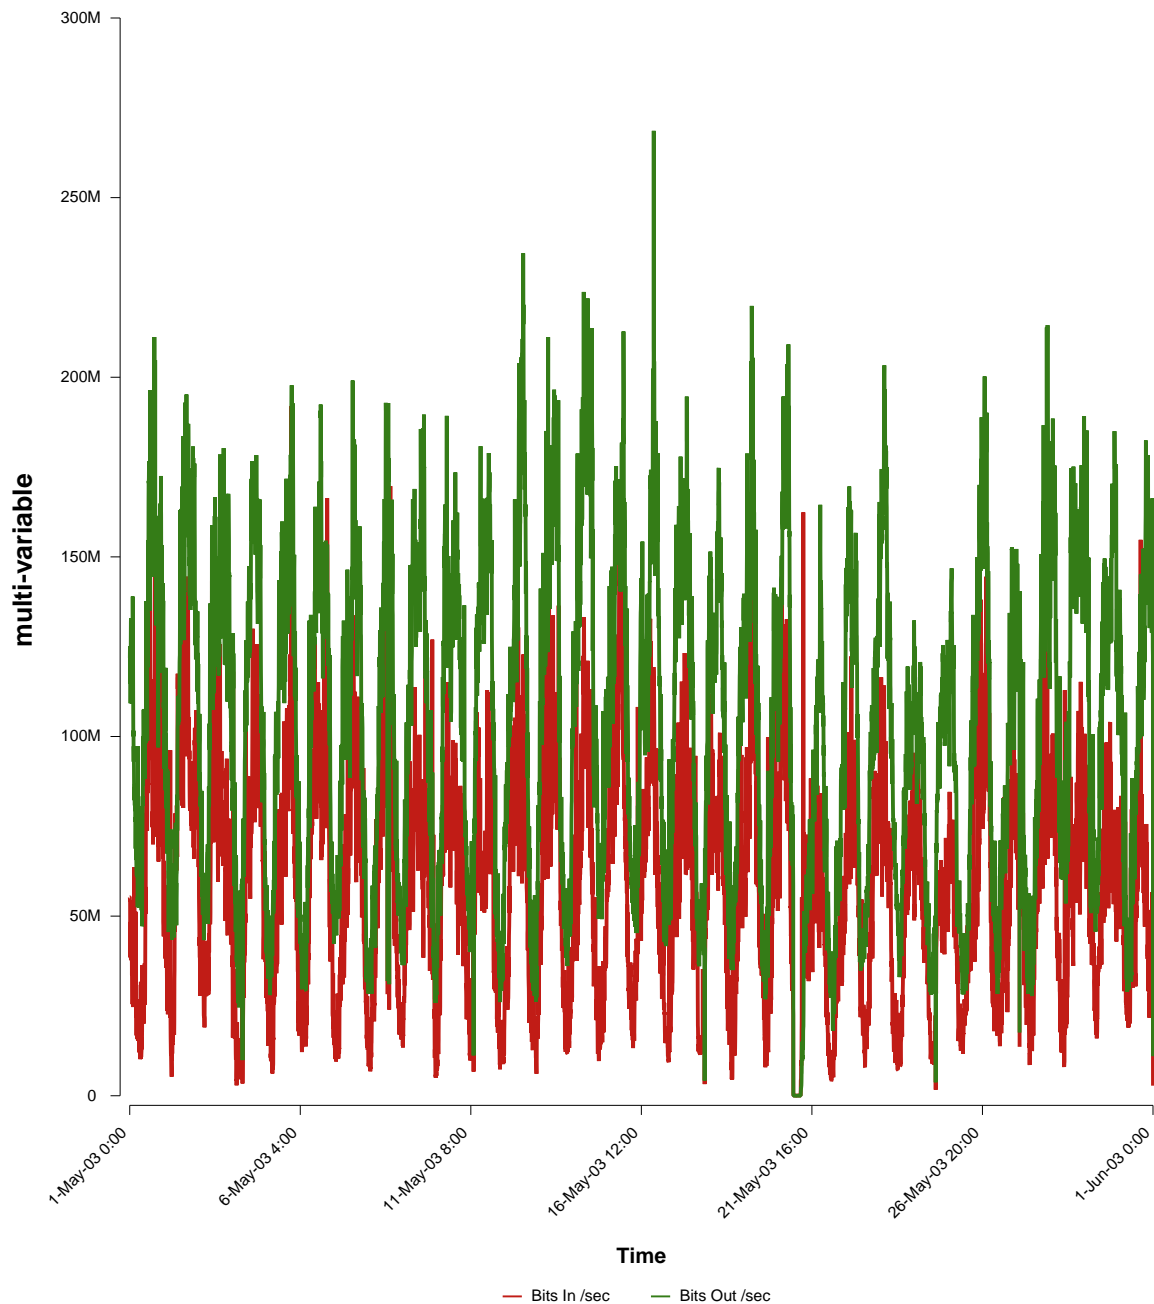

eHealth Trend Report

Divide by Time

SUNET-A-HALMSTAD-HH

From: 2003/05/01 00:00
To: 2003/05/31 23:59

Created: 2003/06/02 03:50:21