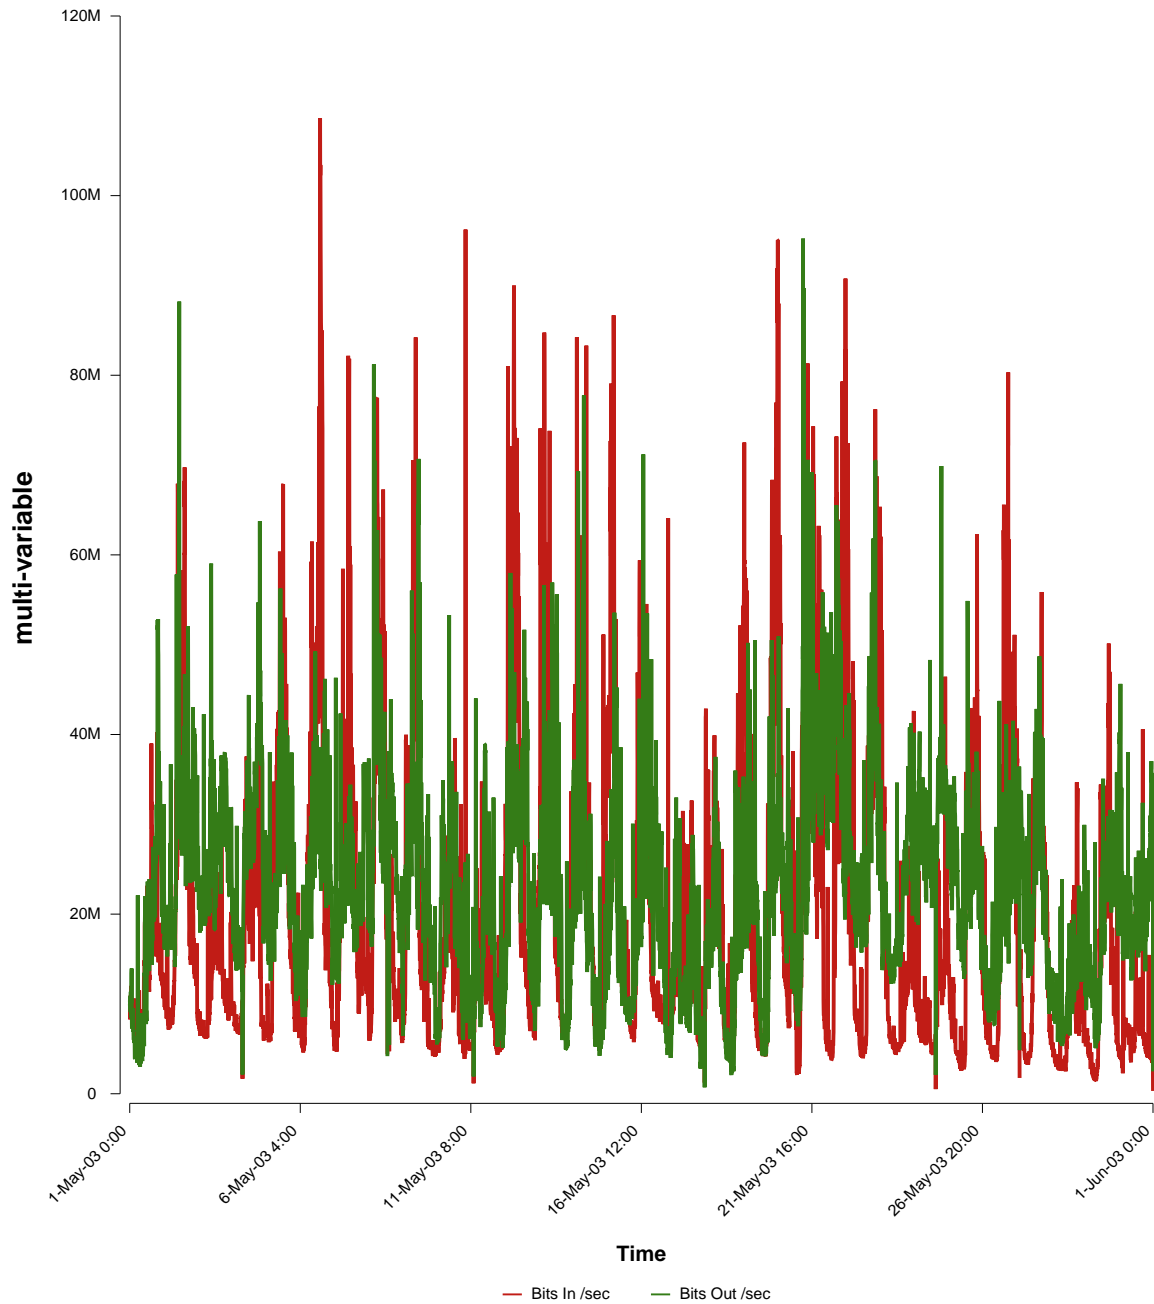

eHealth Trend Report

Divide by Time

SUNET-A-GBG-GU

From: 2003/05/01 00:00
To: 2003/05/31 23:59

Created: 2003/06/02 03:40:21