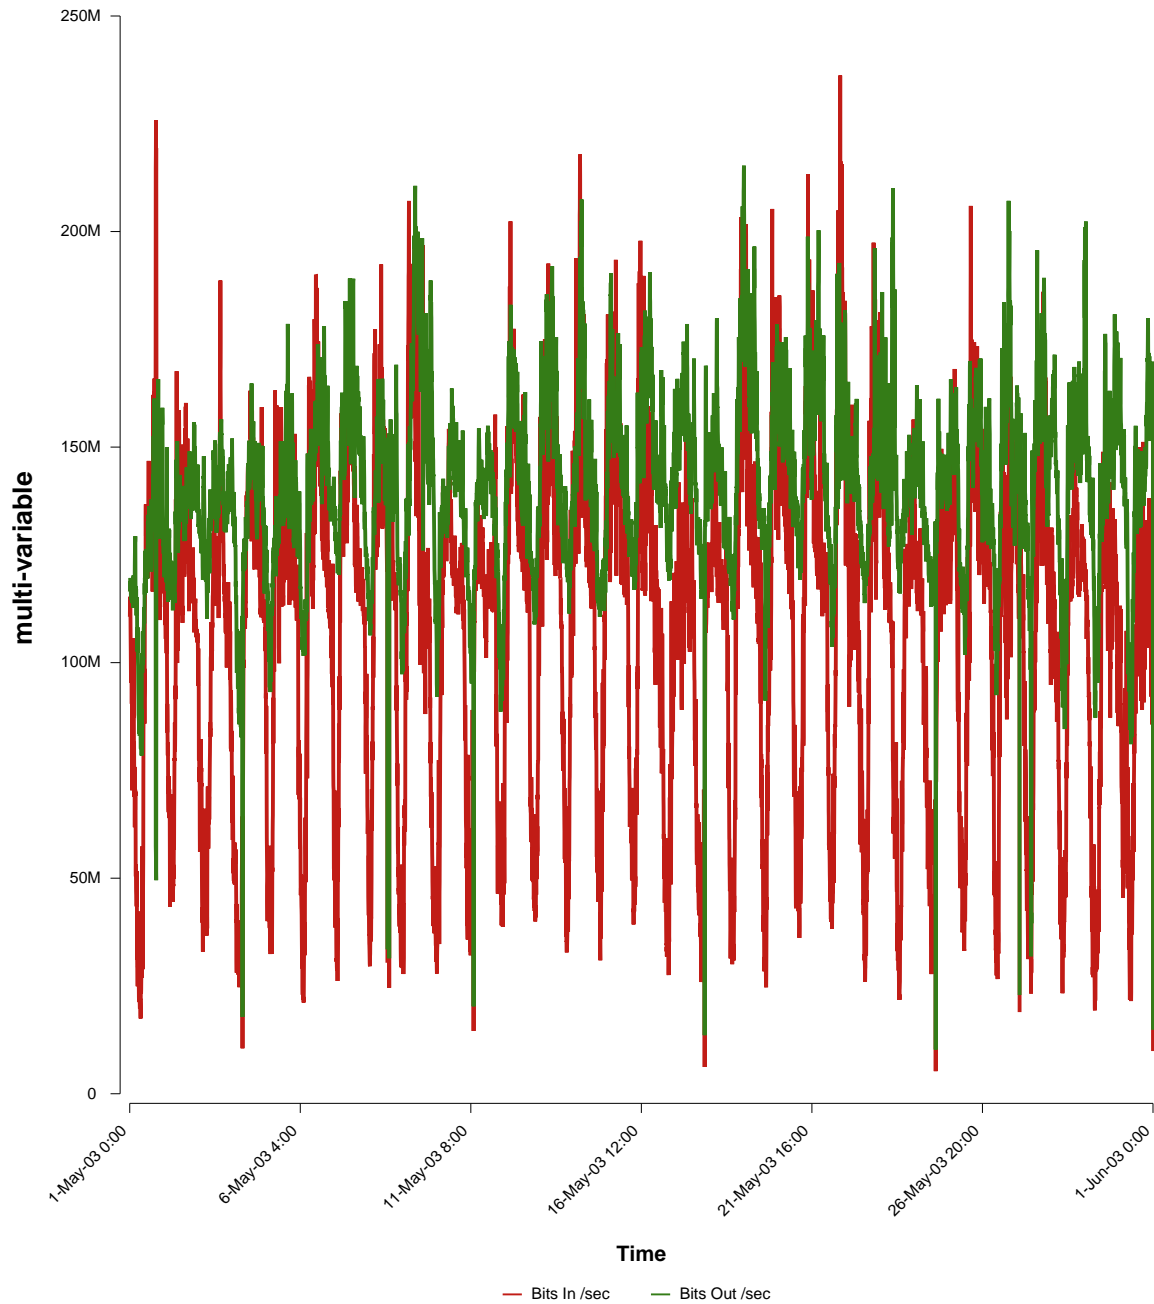

eHealth Trend Report

Divide by Time

SUNET-A-GBG-CHALMERS

From: 2003/05/01 00:00
To: 2003/05/31 23:59

Created: 2003/06/02 03:30:18