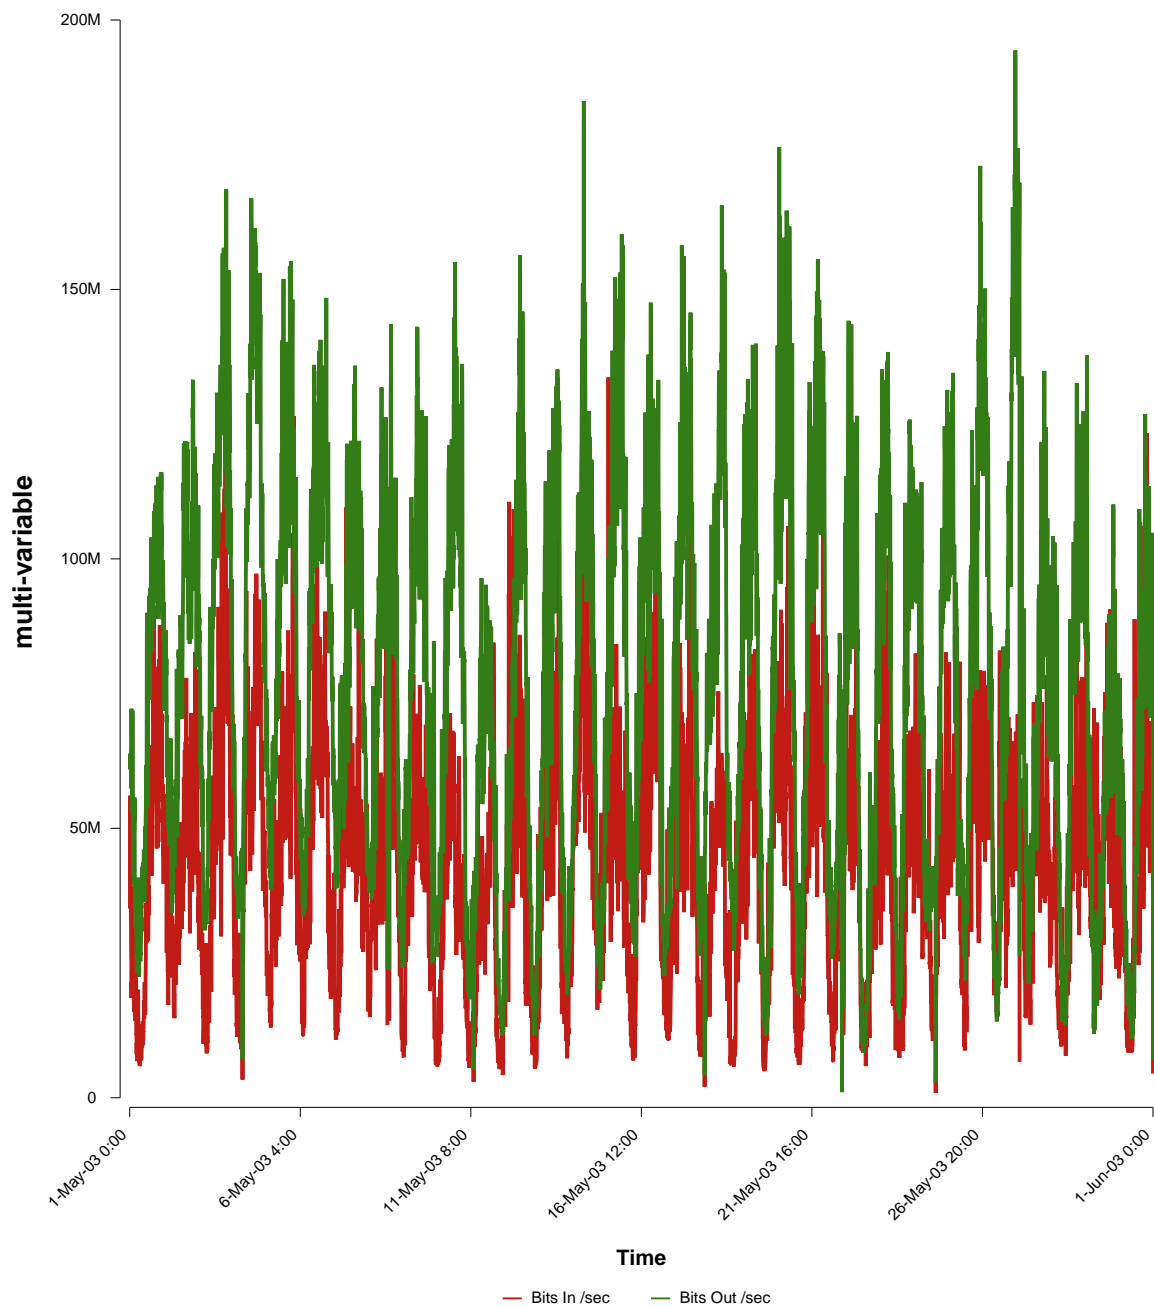

eHealth Trend Report

Divide by Time

SUNET-A-GAVLE-HIG

From: 2003/05/01 00:00
To: 2003/05/31 23:59

Created: 2003/06/02 03:20:22