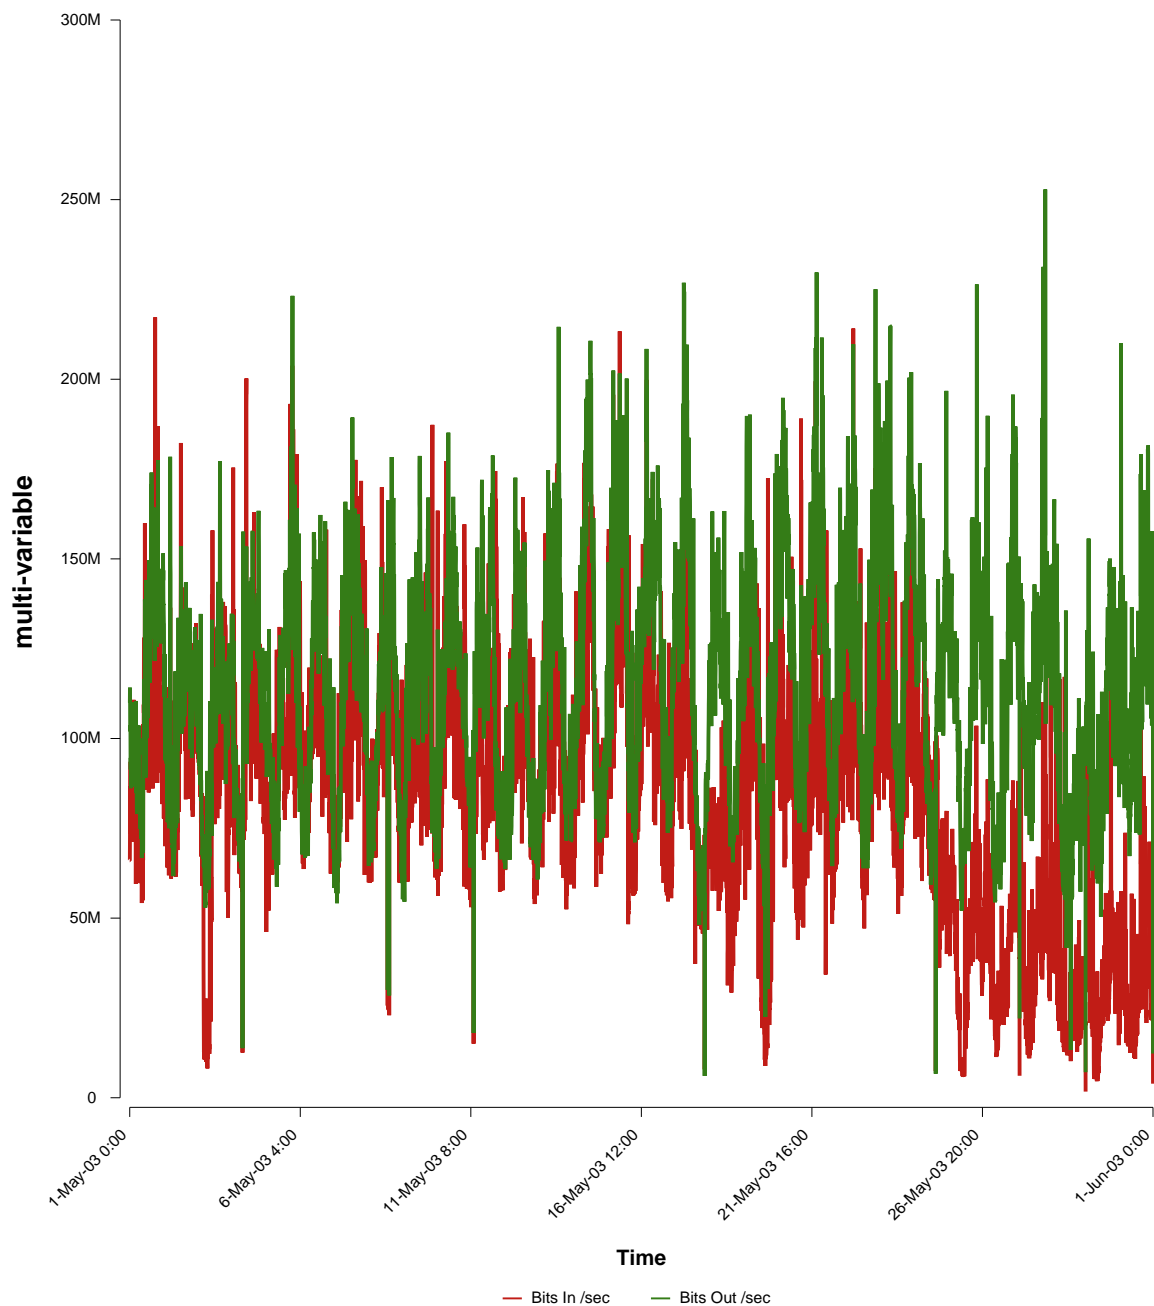

eHealth Trend Report

Divide by Time

SUNET-A-BORLANGE-DU

From: 2003/05/01 00:00
To: 2003/05/31 23:59

Created: 2003/06/02 03:10:19