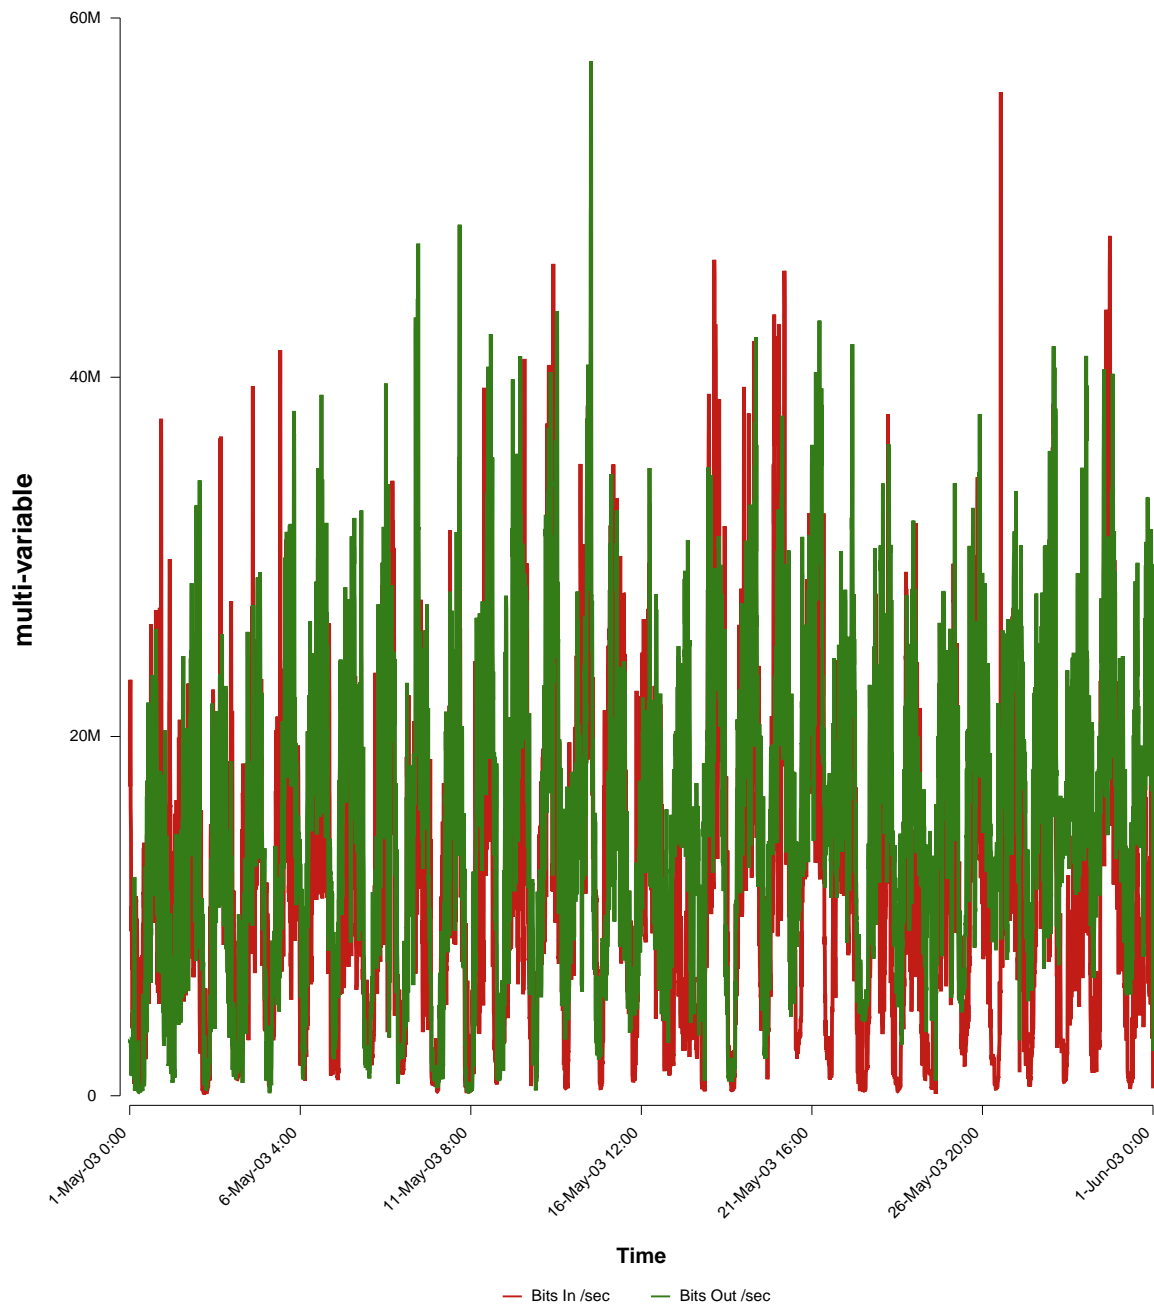

eHealth Trend Report

Divide by Time

SUNET-A-BORAS-HB

From: 2003/05/01 00:00
To: 2003/05/31 23:59

Created: 2003/06/02 03:05:22