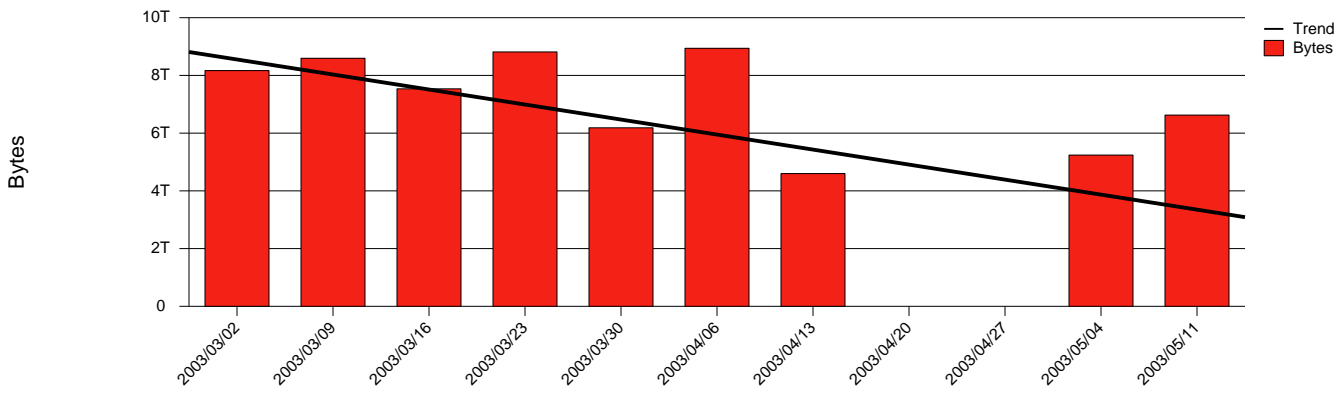

# Visby, HGO - Monthly Health Report

LAN/WAN

Report for 2003/05/31

Total Network Volume by Month

Total Network Volume by Week

Total Network Volume by Day

Situations to Watch

Rank	Element Name	Variable	Threshold	Monthly Average		Days to (from)
			Value	Actual	Predicted	Threshold
1	hgo-SRP(Out)	Volume (Bandwidth %)	80.000	2.153	2.320	Increasing
2	hgo-SRP(In)	Errors (% Frames)	5.000	0.000	0.000	Increasing
3	hgo-SRP(In)	Volume (Bandwidth %)	80.000	0.900	0.832	Decreasing