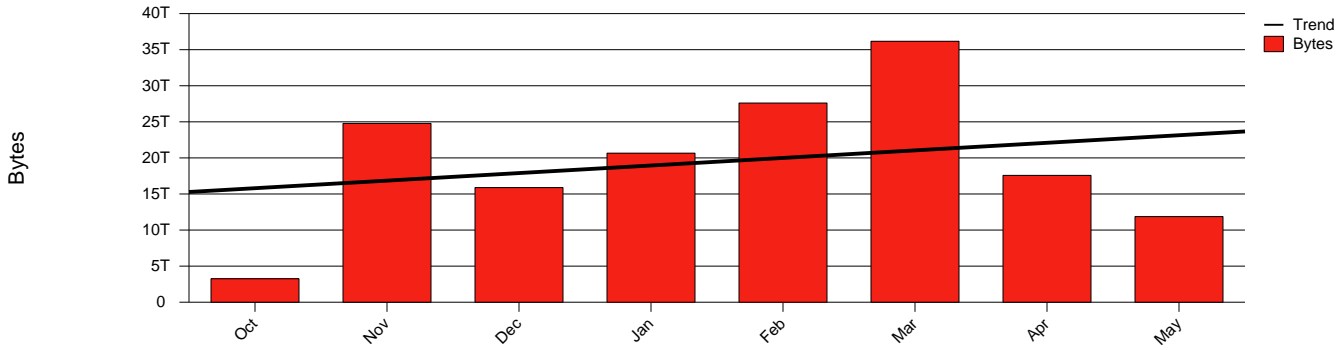

# Visby, HGO - Monthly Health Report

LAN/WAN

Report for 2003/05/31

Total Network Volume by Month

Total Network Volume by Week

Total Network Volume by Day

Situations to Watch

Rank	Element Name	Variable	Threshold	Monthly Average		Days to (from)
			Value	Actual	Predicted	Threshold
1	hgo-SRP(Out)	Volume (Bandwidth %)	80.000	2.153	2.320	Increasing
2	hgo-SRP(In)	Errors (% Frames)	5.000	0.000	0.000	Increasing
3	hgo-SRP(In)	Volume (Bandwidth %)	80.000	0.900	0.832	Decreasing