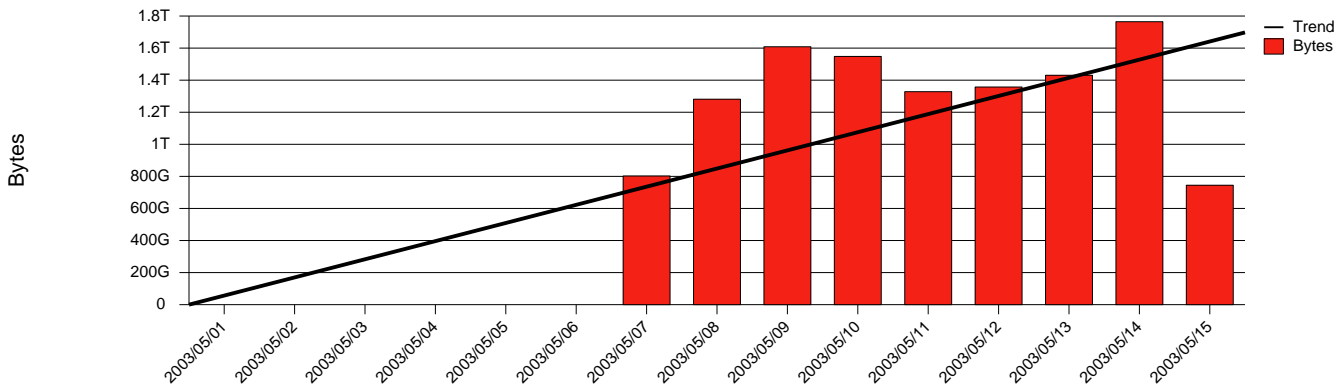

# Visby, HGO - Monthly Health Report

LAN/WAN

Report for 2003/05/31

Total Network Volume by Month

Total Network Volume by Week

Total Network Volume by Day

Situations to Watch

Rank	Element Name	Variable	Threshold	Monthly Average		Days to (from)
			Value	Actual	Predicted	Threshold
1	hgo-SRP(Out)	Volume (Bandwidth %)	80.000	2.153	2.320	Increasing
2	hgo-SRP(In)	Errors (% Frames)	5.000	0.000	0.000	Increasing
3	hgo-SRP(In)	Volume (Bandwidth %)	80.000	0.900	0.832	Decreasing