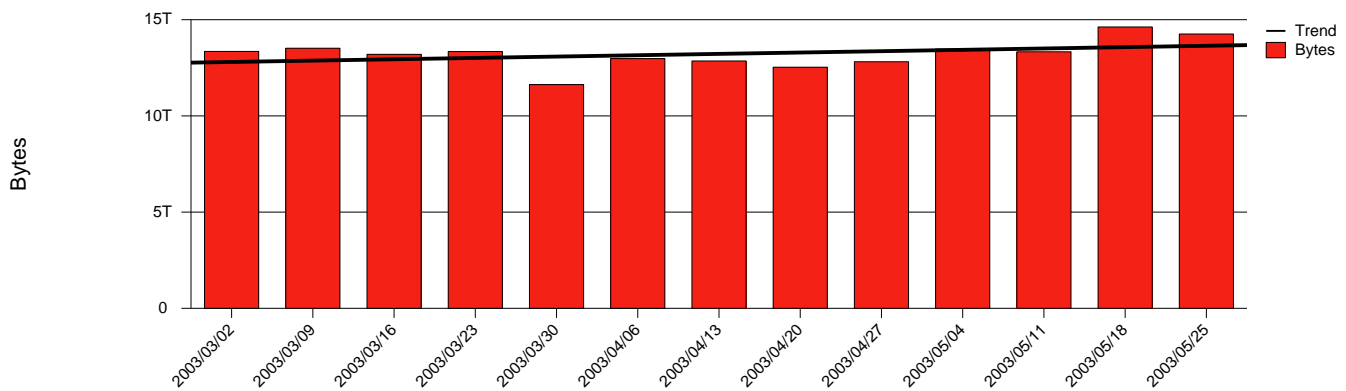

Uppsala, UU - Monthly Health Report

LAN/WAN

Report for 2003/05/31

Total Network Volume by Month

Total Network Volume by Week

Total Network Volume by Day

Situations to Watch

Rank	Element Name	Variable	Threshold	Monthly Average		Days to (from) Threshold
			Value	Actual	Predicted	
1	uu1-SRP(In)	Volume (Bandwidth %)	80.000	3.589	3.978	Increasing
2	uu1-SRP(Out)	Volume (Bandwidth %)	80.000	3.372	2.789	Increasing
3	uu2-SRP(In)	Errors (% Frames)	5.000	0.000	0.000	Increasing
4	uu2-SRP(In)	Volume (Bandwidth %)	80.000	0.049	0.000	Decreasing
5	uu2-SRP(Out)	Volume (Bandwidth %)	80.000	0.316	0.522	Decreasing