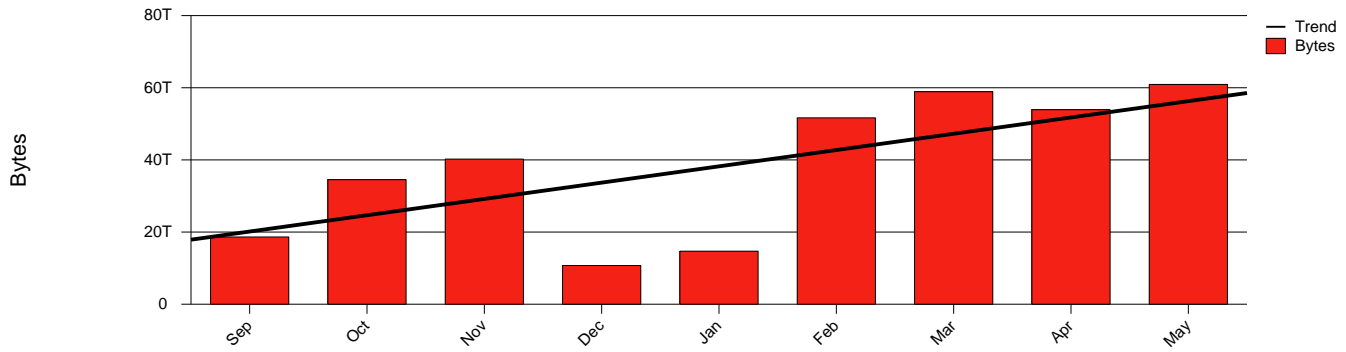

Uppsala, UU - Monthly Health Report

LAN/WAN

Report for 2003/05/31

Total Network Volume by Month

Total Network Volume by Week

Total Network Volume by Day

Situations to Watch

Rank	Element Name	Variable	Threshold	Monthly Average		Days to (from) Threshold
			Value	Actual	Predicted	
1	uu1-SRP(In)	Volume (Bandwidth %)	80.000	3.589	3.978	Increasing
2	uu1-SRP(Out)	Volume (Bandwidth %)	80.000	3.372	2.789	Increasing
3	uu2-SRP(In)	Errors (% Frames)	5.000	0.000	0.000	Increasing
4	uu2-SRP(In)	Volume (Bandwidth %)	80.000	0.049	0.000	Decreasing
5	uu2-SRP(Out)	Volume (Bandwidth %)	80.000	0.316	0.522	Decreasing