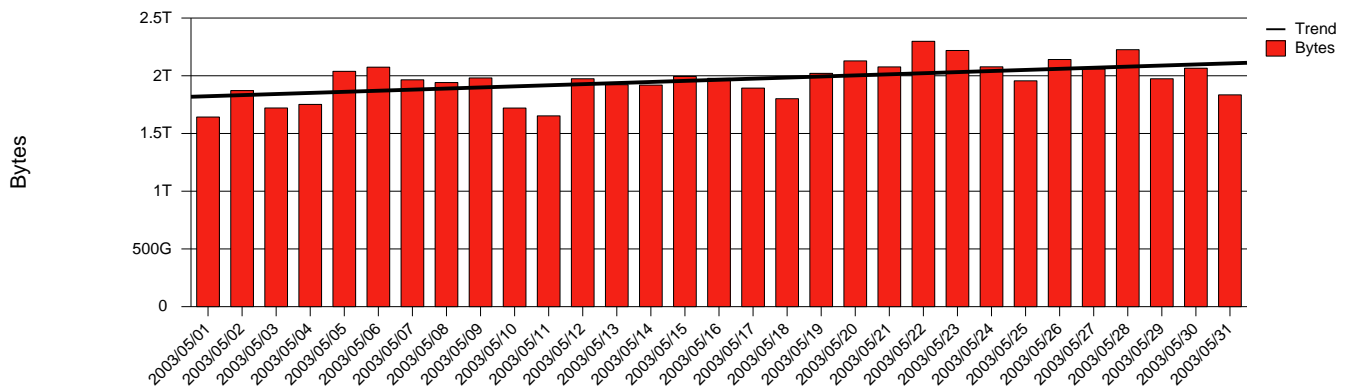

Uppsala, UU - Monthly Health Report

LAN/WAN

Report for 2003/05/31

Total Network Volume by Month

Total Network Volume by Week

Total Network Volume by Day

Situations to Watch

Rank	Element Name	Variable	Threshold	Monthly Average		Days to (from) Threshold
			Value	Actual	Predicted	
1	uu1-SRP(In)	Volume (Bandwidth %)	80.000	3.589	3.978	Increasing
2	uu1-SRP(Out)	Volume (Bandwidth %)	80.000	3.372	2.789	Increasing
3	uu2-SRP(In)	Errors (% Frames)	5.000	0.000	0.000	Increasing
4	uu2-SRP(In)	Volume (Bandwidth %)	80.000	0.049	0.000	Decreasing
5	uu2-SRP(Out)	Volume (Bandwidth %)	80.000	0.316	0.522	Decreasing