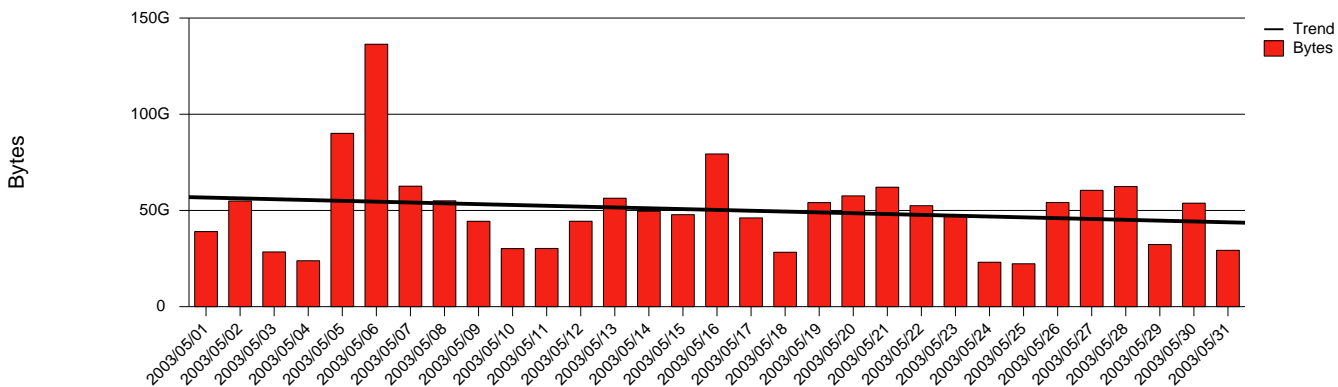

# Uppsala, SLU - Monthly Health Report

LAN/WAN

Report for 2003/05/31

Total Network Volume by Month

Total Network Volume by Week

Total Network Volume by Day

Situations to Watch

Rank	Element Name	Variable	Threshold	Monthly Average		Days to (from) Threshold
			Value	Actual	Predicted	
1	slu1-SRP(In)	Volume (Bandwidth %)	80.000	0.113	0.131	Increasing
2	slu2-SRP(In)	Volume (Bandwidth %)	80.000	0.002	0.002	Increasing
3	slu1-SRP(In)	Errors (% Frames)	5.000	0.000	0.000	Decreasing
4	slu1-SRP(Out)	Volume (Bandwidth %)	80.000	0.023	0.023	Decreasing
5	slu2-SRP(Out)	Volume (Bandwidth %)	80.000	0.049	0.043	Decreasing