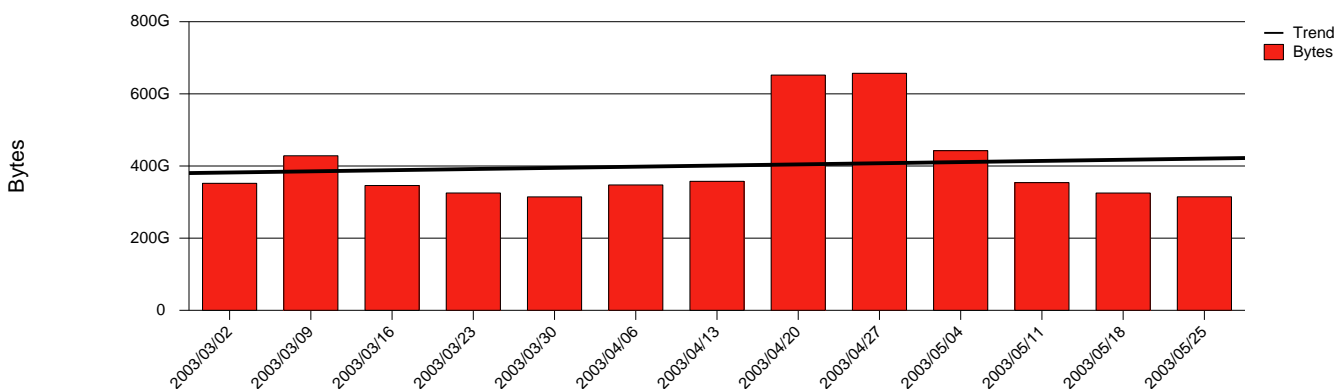

# Uppsala, SLU - Monthly Health Report

LAN/WAN

Report for 2003/05/31

Total Network Volume by Month

Total Network Volume by Week

Total Network Volume by Day

Situations to Watch

Rank	Element Name	Variable	Threshold	Monthly Average		Days to (from) Threshold
			Value	Actual	Predicted	
1	slu1-SRP(In)	Volume (Bandwidth %)	80.000	0.113	0.131	Increasing
2	slu2-SRP(In)	Volume (Bandwidth %)	80.000	0.002	0.002	Increasing
3	slu1-SRP(In)	Errors (% Frames)	5.000	0.000	0.000	Decreasing
4	slu1-SRP(Out)	Volume (Bandwidth %)	80.000	0.023	0.023	Decreasing
5	slu2-SRP(Out)	Volume (Bandwidth %)	80.000	0.049	0.043	Decreasing