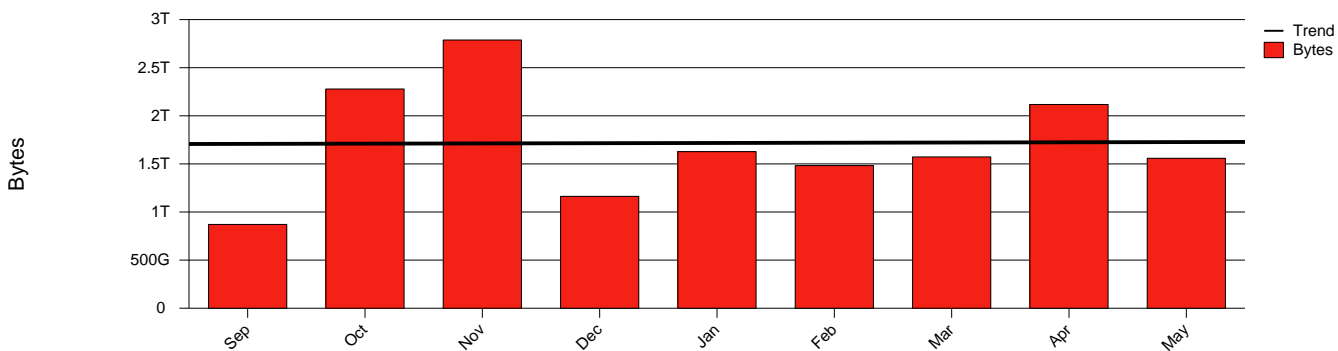

# Uppsala, SLU - Monthly Health Report

LAN/WAN

Report for 2003/05/31

Total Network Volume by Month

Total Network Volume by Week

Total Network Volume by Day

Situations to Watch

Rank	Element Name	Variable	Threshold	Monthly Average		Days to (from) Threshold
			Value	Actual	Predicted	
1	slu1-SRP(In)	Volume (Bandwidth %)	80.000	0.113	0.131	Increasing
2	slu2-SRP(In)	Volume (Bandwidth %)	80.000	0.002	0.002	Increasing
3	slu1-SRP(In)	Errors (% Frames)	5.000	0.000	0.000	Decreasing
4	slu1-SRP(Out)	Volume (Bandwidth %)	80.000	0.023	0.023	Decreasing
5	slu2-SRP(Out)	Volume (Bandwidth %)	80.000	0.049	0.043	Decreasing