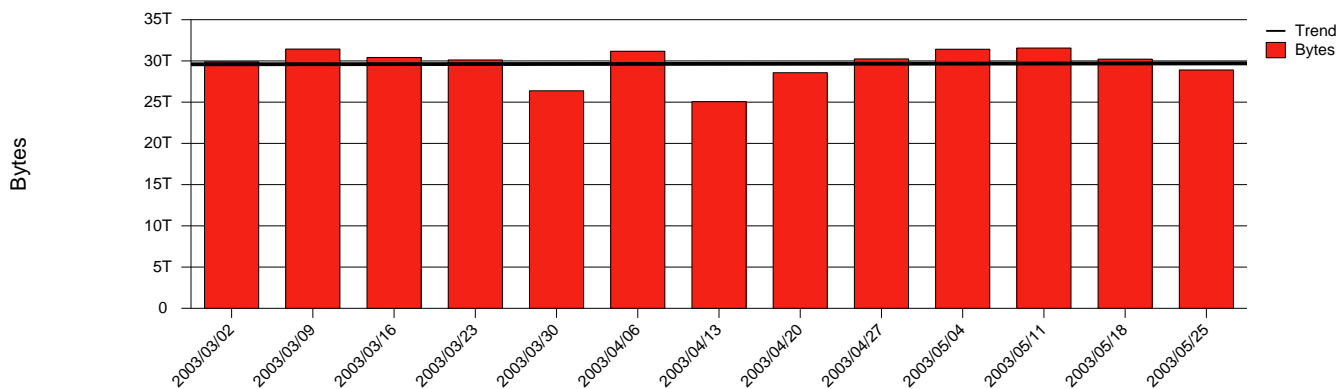

Umeå, UMU - Monthly Health Report

LAN/WAN

Report for 2003/05/31

Total Network Volume by Month

Total Network Volume by Week

Total Network Volume by Day

Situations to Watch

| Rank | Element Name | Variable | Threshold | Monthly Average | | Days to (from) Threshold |
|------|---------------|----------------------|-----------|-----------------|-----------|--------------------------|
| | | | Value | Actual | Predicted | |
| 1 | umu2-SRP(Out) | Volume (Bandwidth %) | 80.000 | 0.026 | 3.064 | Increasing |
| 2 | umu1-SRP(In) | Volume (Bandwidth %) | 80.000 | 6.586 | 6.638 | Increasing |
| 3 | umu1-SRP(In) | Errors (% Frames) | 5.000 | 0.000 | 0.000 | Decreasing |
| 4 | umu1-SRP(Out) | Volume (Bandwidth %) | 80.000 | 9.603 | 6.418 | Decreasing |
| 5 | umu2-SRP(In) | Volume (Bandwidth %) | 80.000 | 0.003 | 0.000 | Decreasing |
| 6 | umu2-SRP(In) | Errors (% Frames) | 5.000 | 0.000 | 0.000 | Decreasing |