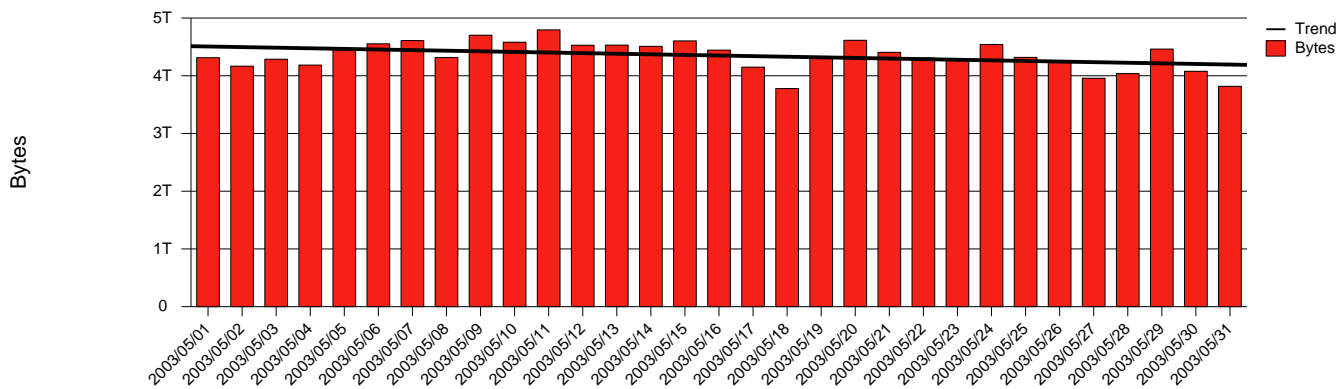

Umeå, UMU - Monthly Health Report

LAN/WAN

Report for 2003/05/31

Total Network Volume by Month

Total Network Volume by Week

Total Network Volume by Day

Situations to Watch

| Rank | Element Name | Variable | Threshold | Monthly Average | | Days to (from) Threshold |
|------|---------------|----------------------|-----------|-----------------|-----------|--------------------------|
| | | | Value | Actual | Predicted | |
| 1 | umu2-SRP(Out) | Volume (Bandwidth %) | 80.000 | 0.026 | 3.064 | Increasing |
| 2 | umu1-SRP(In) | Volume (Bandwidth %) | 80.000 | 6.586 | 6.638 | Increasing |
| 3 | umu1-SRP(In) | Errors (% Frames) | 5.000 | 0.000 | 0.000 | Decreasing |
| 4 | umu1-SRP(Out) | Volume (Bandwidth %) | 80.000 | 9.603 | 6.418 | Decreasing |
| 5 | umu2-SRP(In) | Volume (Bandwidth %) | 80.000 | 0.003 | 0.000 | Decreasing |
| 6 | umu2-SRP(In) | Errors (% Frames) | 5.000 | 0.000 | 0.000 | Decreasing |