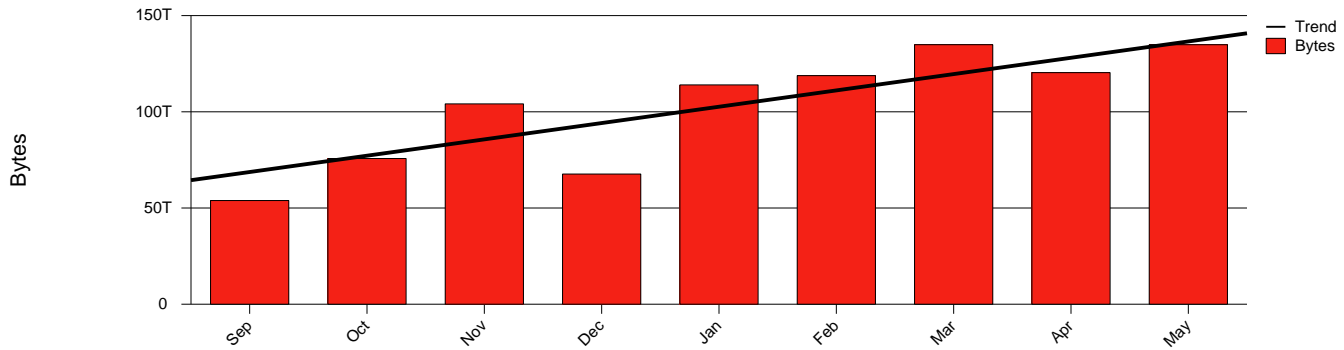

Umeå, UMU - Monthly Health Report

LAN/WAN

Report for 2003/05/31

Total Network Volume by Month

Total Network Volume by Week

Total Network Volume by Day

Situations to Watch

| Rank | Element Name | Variable | Threshold | Monthly Average | | Days to (from) Threshold |
|------|---------------|----------------------|-----------|-----------------|-----------|--------------------------|
| | | | Value | Actual | Predicted | |
| 1 | umu2-SRP(Out) | Volume (Bandwidth %) | 80.000 | 0.026 | 3.064 | Increasing |
| 2 | umu1-SRP(In) | Volume (Bandwidth %) | 80.000 | 6.586 | 6.638 | Increasing |
| 3 | umu1-SRP(In) | Errors (% Frames) | 5.000 | 0.000 | 0.000 | Decreasing |
| 4 | umu1-SRP(Out) | Volume (Bandwidth %) | 80.000 | 9.603 | 6.418 | Decreasing |
| 5 | umu2-SRP(In) | Volume (Bandwidth %) | 80.000 | 0.003 | 0.000 | Decreasing |
| 6 | umu2-SRP(In) | Errors (% Frames) | 5.000 | 0.000 | 0.000 | Decreasing |